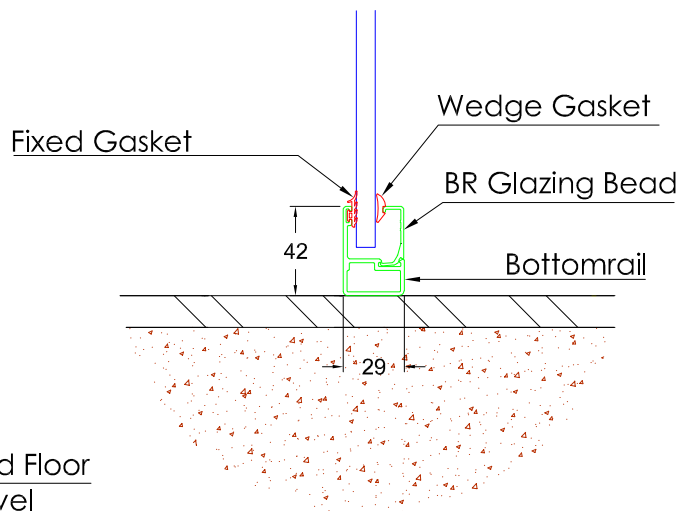

SECTION VIEW : SYSTEM

DETAILED VIEW : HANDRAIL

DETAILED VIEW : BOTTOMRAIL

Signature:

Print Name:

Date:

UNLESS OTHERWISE STATED ALL DIMENSIONS IN MILLIMETERS. DO NOT SCALE FROM THIS DRAWING. BALCONY SYSTEM SOLUTIONS LTD. UNIT 6 SYSTEMS HOUSE, EASTBOURNE ROAD, BLINDLEY HEATH, SURREY, RH7 6JP TEL: 01342 410 411 FAX: 01342 410 412 WWW.BALCONETTE.CO.UK