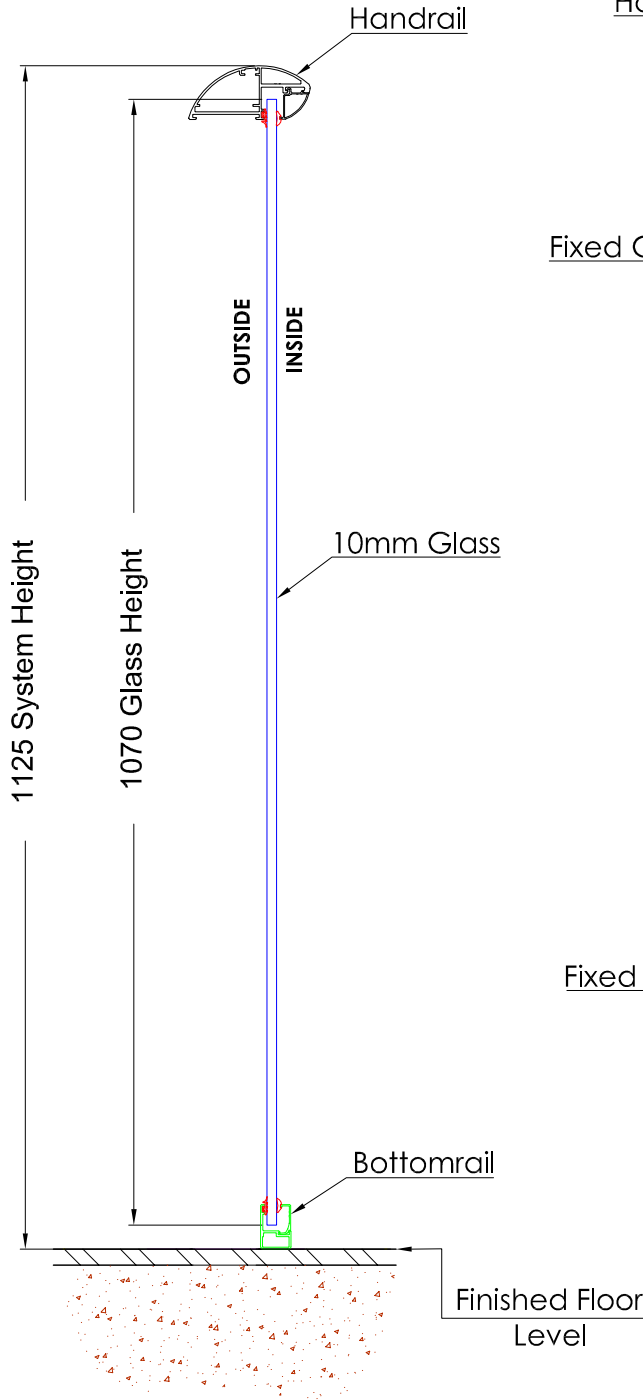

SECTION VIEW : SYSTEM

DETAILED VIEW : HANDRAIL

DETAILED VIEW : BOTTOMRAIL

Signature:

Print Name:

Date:

UNLESS OTHERWISE STATED ALL DIMENSIONS IN MILLIMETERS. DO NOT SCALE FROM THIS DRAWING. BALCONY SYSTEM SOLUTIONS LTD. UNIT 6 SYSTEMS HOUSE, EASTBOURNE ROAD, BLINDLEY HEATH, SURREY, RH7 6JP TEL: 01342 410 411 FAX: 01342 410 412 WWW.BALCONETTE.CO.UK

IMPORTANT NOTE IF DOWNLOADED OR VIEWED ONLINE: WE TRY TO KEEP ALL INFORMATION ON OUR WEBSITE UP TO DATE. BEFORE USING THE SIZES AND INFORMATION IN THIS DOCUMENT PLEASE CONTACT OUR TECHNICAL DEPARTMENT TO ENSURE THIS IS THE LATEST AND CORRECT DRAWING FOR THIS DETAIL. IT IS THE RESPONSIBILITY OF THE CUSTOMER/USER TO ENSURE TO CHECK THIS AND NO RESPONSIBILITY IS ACCEPTED BY BALCONETTE FOR ANY LOSS OR DAMAGE ARISING IN ANY WAY FROM RELYING ON THE INFORMATION IN THIS DOCUMENT WITHOUT CHECKING THIS WITH US FIRST.