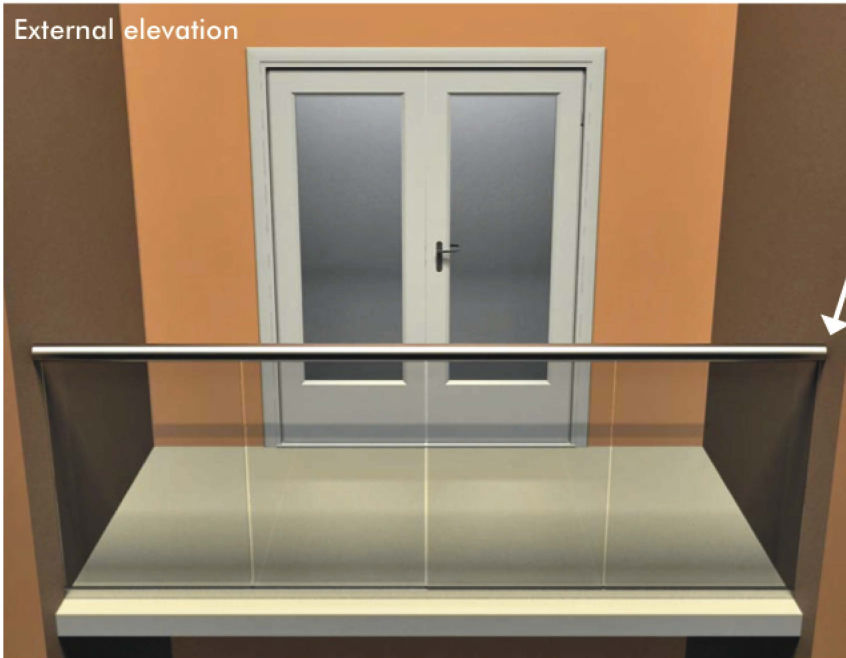

Orbit Balustrade System

Section

Parameters

Max structural length without posts 3300mm
Max post spacing 1900mm

Glass options

10mm clear toughened
10mm green toughened
10mm grey toughened
10mm bronze toughened
10mm satin (opaque) toughened