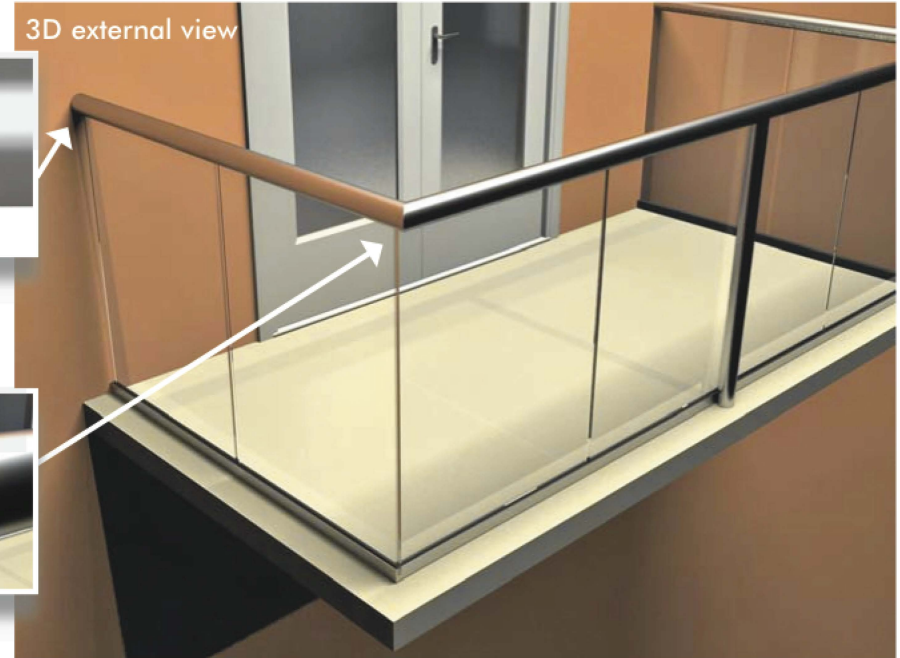

Orbit Balustrade System

Section

Parameters

Max structural length without posts 3300mm
Max post spacing 1900mm

Glass options

10mm clear toughened
10mm green toughened
10mm grey toughened
10mm bronze toughened
10mm satin (opaque) toughened

Optional extras (for all glass types)

BalcoNano® self-cleaning coating
Laminated glass options available

Colour options