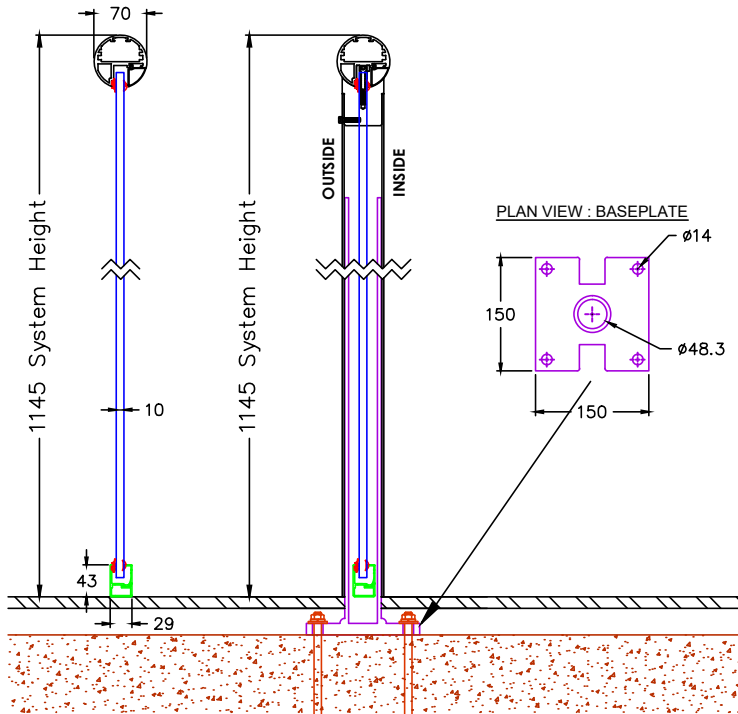

Orbit Balustrade System

Section

Parameters

Max structural length without posts 3300mm
Max post spacing 1900mm

Glass options

10mm clear toughened
10mm green toughened
10mm grey toughened
10mm bronze toughened
10mm satin (opaque) toughened