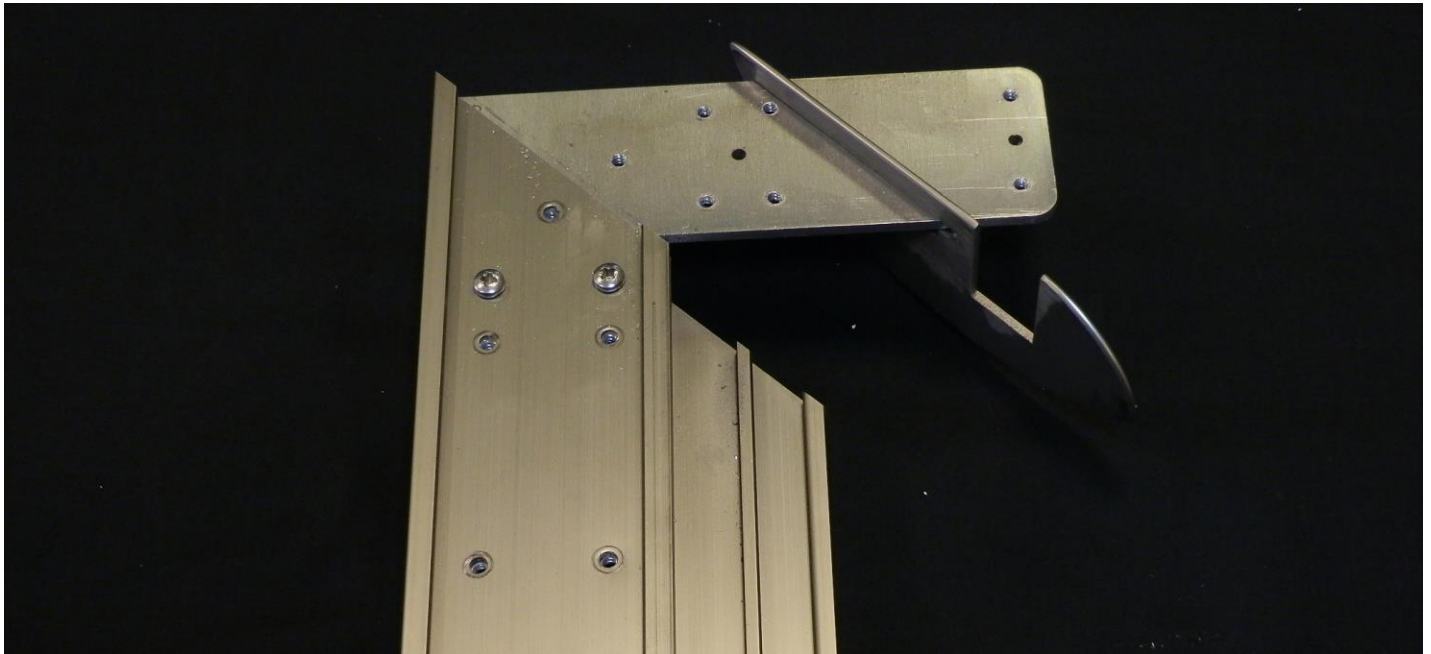

Slide second side of handrail onto corner plate

Slide second side of handrail onto corner plate