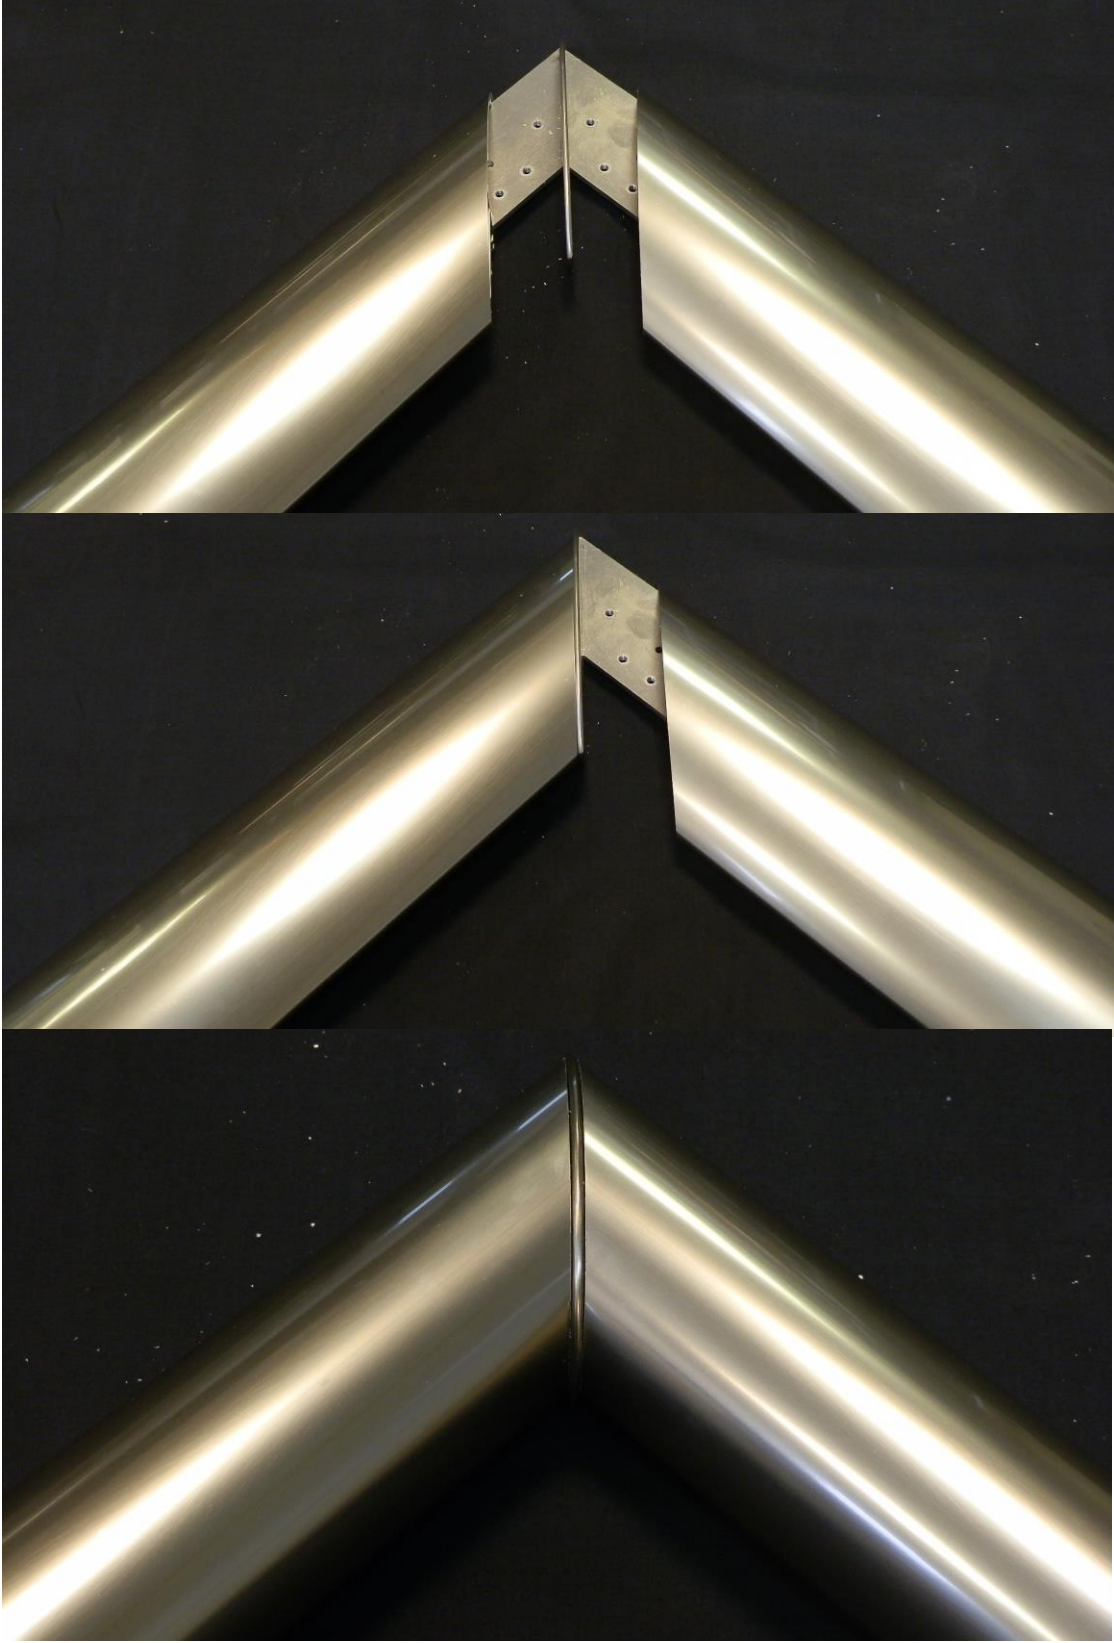

Balconette

Unit 6 Systems House, Eastbourne Road, Blindley Heath, Lingfield, Surrey RH7 6JP

Tel: 01342 410411 Fax: 01342 410412

Balconette is a trading name of Balcony Systems Solutions Limited. Registration No: 6937600 VAT: 975 6213 93

www.balconette.co.uk