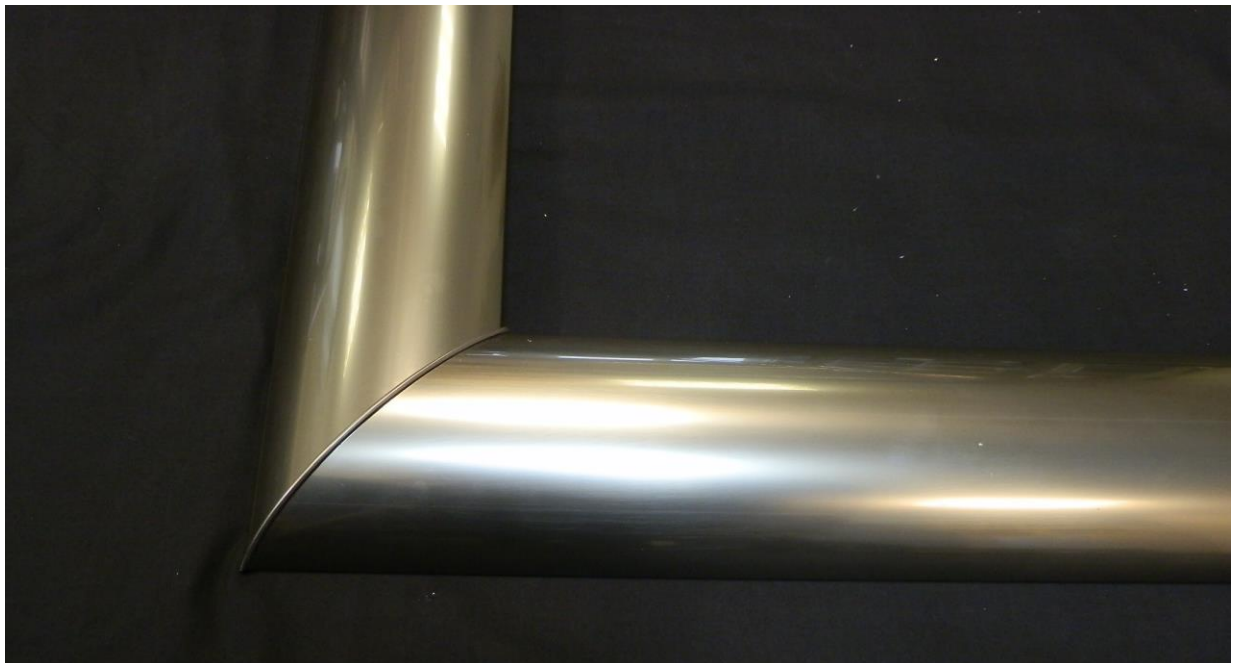

Balconette

Unit 6 Systems House, Eastbourne Road, Blindley Heath, Lingfield, Surrey RH7 6JP

Tel: 01342 410411 Fax: 01342 410412

Balconette is a trading name of Balcony Systems Solutions Limited. Registration No: 6937600 VAT: 975 6213 93

www.balconette.co.uk