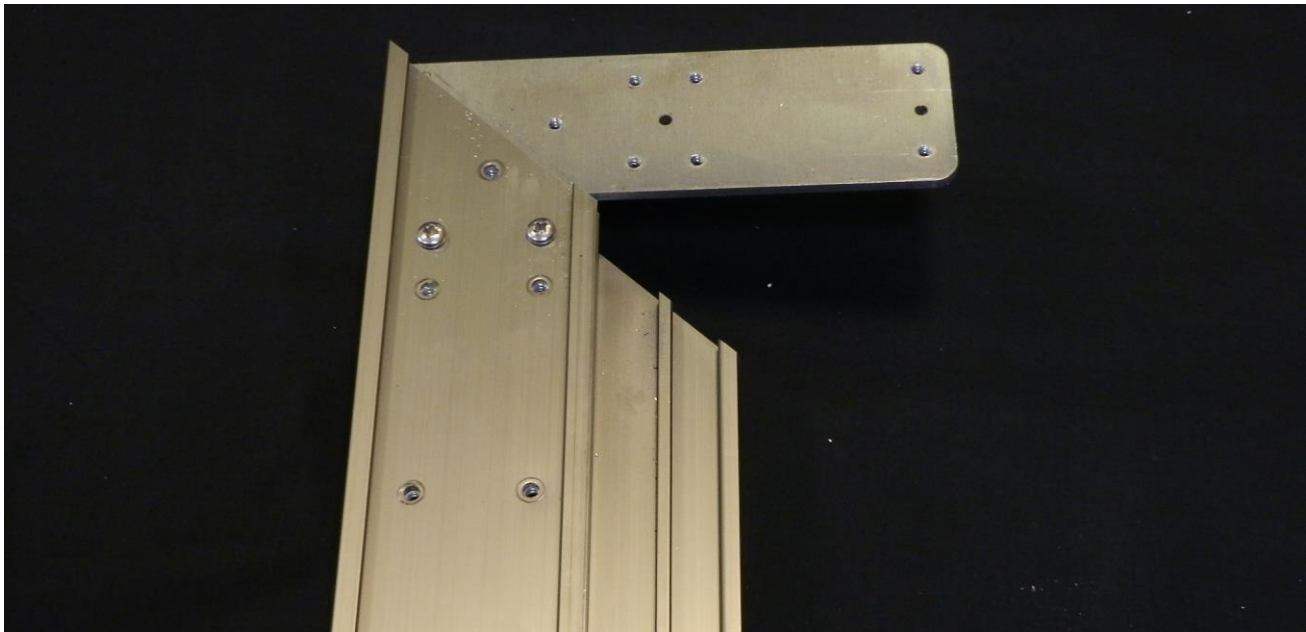

Mitre corner plates assembly guide for balcony 2 system handrails

Slide corner joint plate into one of the handrails and tighten screws

Balconette

Unit 6 Systems House, Eastbourne Road, Blindley Heath, Lingfield, Surrey RH7 6JP