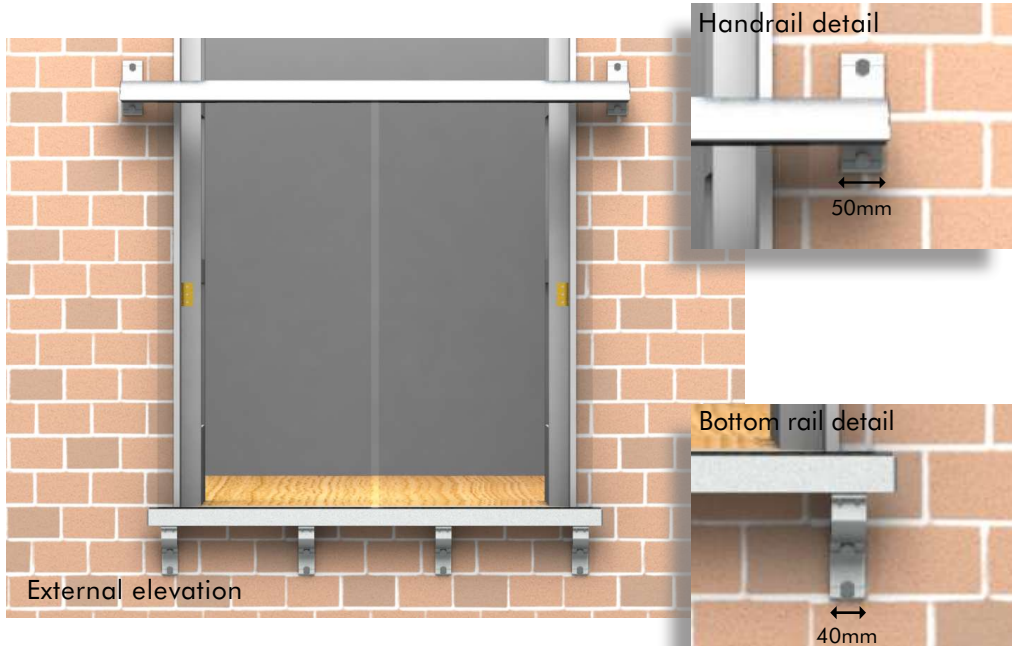

# Aerofoil Juliet System (Bal 2 handrail)

Standard sizes available	Glass options
1000mm handrail width	Standard models
1280mm handrail width	10mm clear toughened
1500mm handrail width	Custom models
1680mm handrail width	10mm clear toughened
1860mm handrail width	10mm green toughened
2180mm handrail width	10mm grey toughened
2450mm handrail width	10mm bronze toughened
2840mm handrail width	10mm satin (opaque) toughened
3200mm handrail width	Optional extra (for all glass types)
3560mm handrail width	BalcoNano® self-cleaning coating
4000mm handrail width	
Custom sizes available	