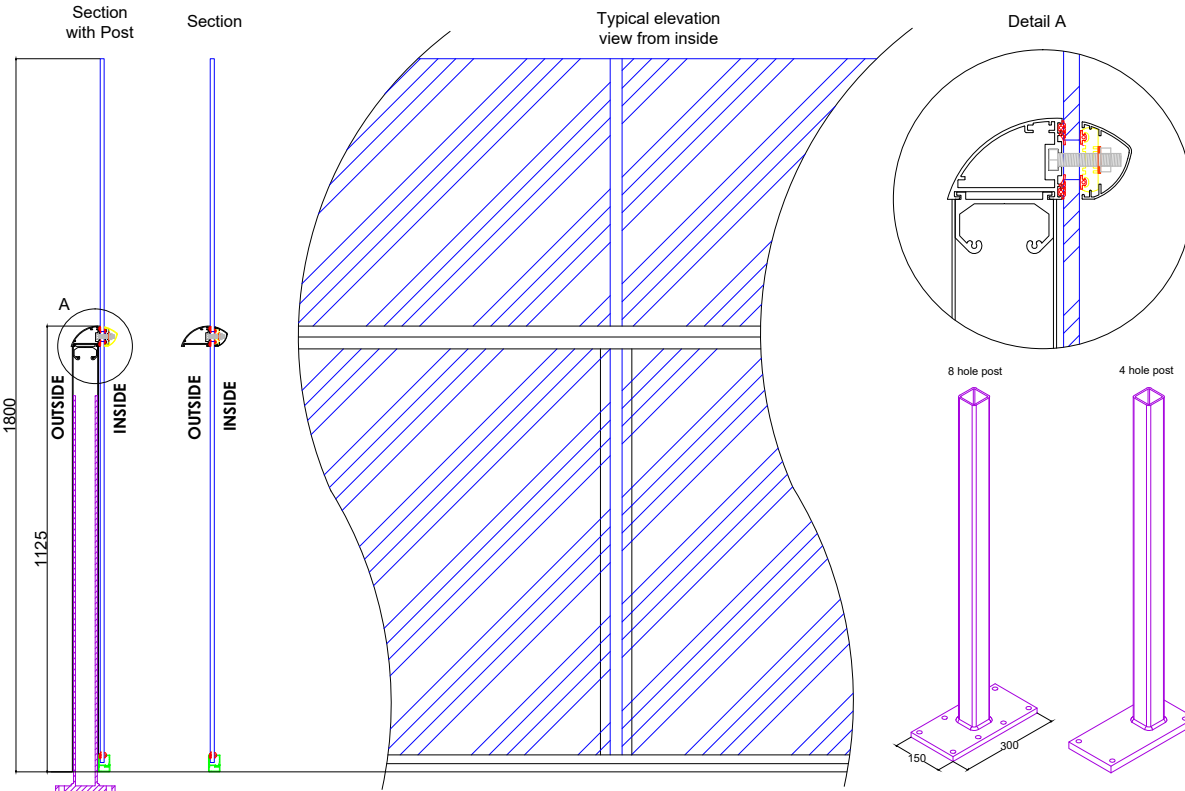

Aerofoil Infinity Screen System

Parameters
Height limits: Max 1800mm.
Length limits for normal wind loads: Max 2750mm without posts, 1925mm post spans.
Length limits for severe wind loads: Max 2300mm without posts, 1600mm post spans.
Colour options: Silver anodised (matt) or Royal Chrome anodised.
Glass options: Satinised (level 5 obscurity glazing), clear or tinted.
Optional extra: BalcoNano® self-cleaning coating.
Baseplate options: 300mm x 150mm with 8 or 4 holes. Baseplate covers available in Royal Chrome or Silver anodised.