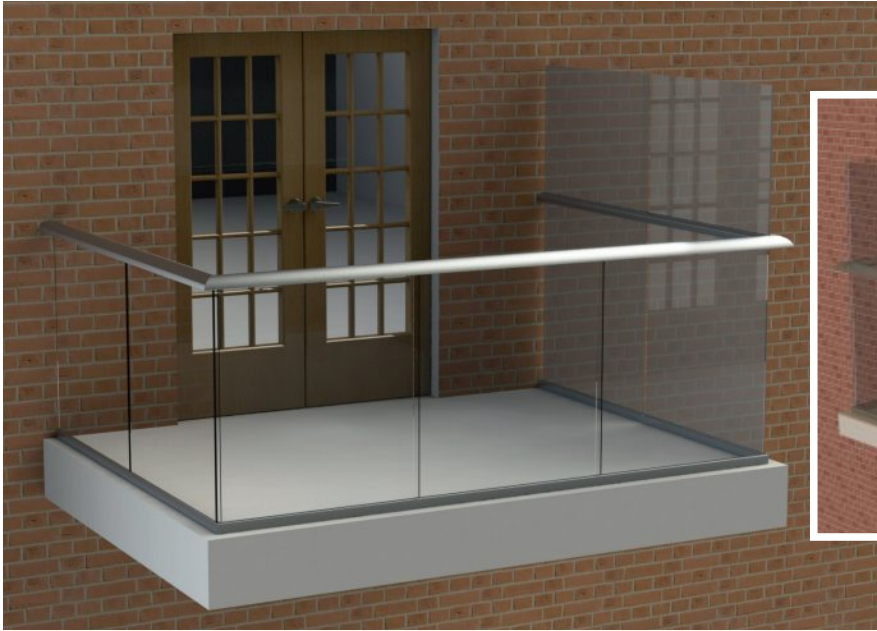

Aerofoil Infinity Screen System

Parameters
Height limits: Max 1800mm.
Length limits for normal wind loads: Max 2750mm without posts, 1925mm post spans.
Length limits for severe wind loads: Max 2300mm without posts, 1600mm post spans.
Colour options: Silver anodised (matt) or Royal Chrome anodised.
Glass options: Satinised (level 5 obscurity glazing), clear or tinted.
Optional extra: BalcoNano® self-cleaning coating.
Baseplate options: 300mm x 150mm with 8 or 4 holes. Baseplate covers available in Royal Chrome or Silver anodised.

Colour options

Hybrid®

www.balconette.co.uk