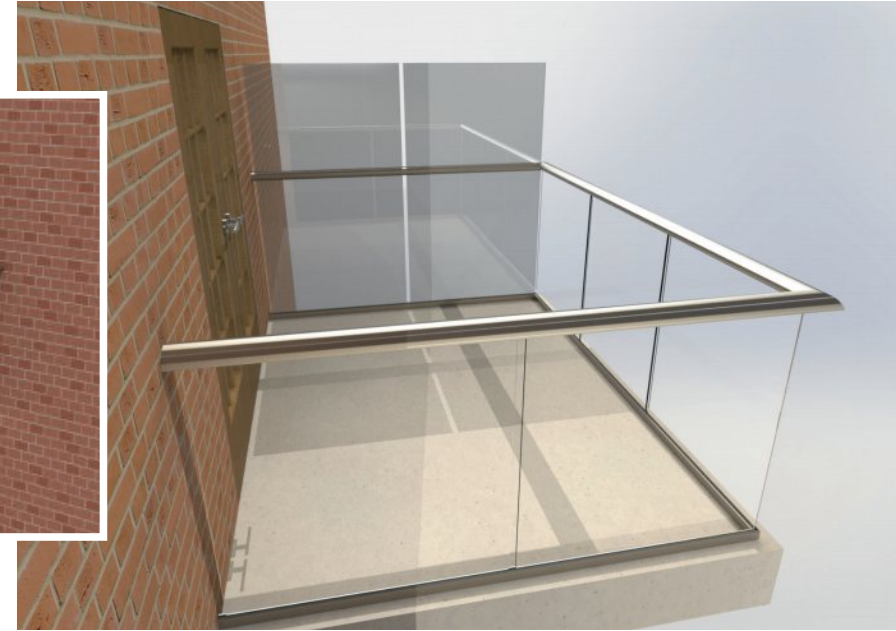

Aerofoil Infinity Screen System

Parameters
Height limits: Max 1800mm.
Length limits for normal wind loads: Max 2750mm without posts, 1925mm post spans.
Length limits for severe wind loads: Max 2300mm without posts, 1600mm post spans.
Colour options: Silver anodised (matt) or Royal Chrome anodised.
Glass options: Satinised (level 5 obscurity glazing), clear or tinted.
Optional extra: BalcoNano® self-cleaning coating.
Baseplate options: 300mm x 150mm with 8 or 4 holes. Baseplate covers available in Royal Chrome or Silver anodised.