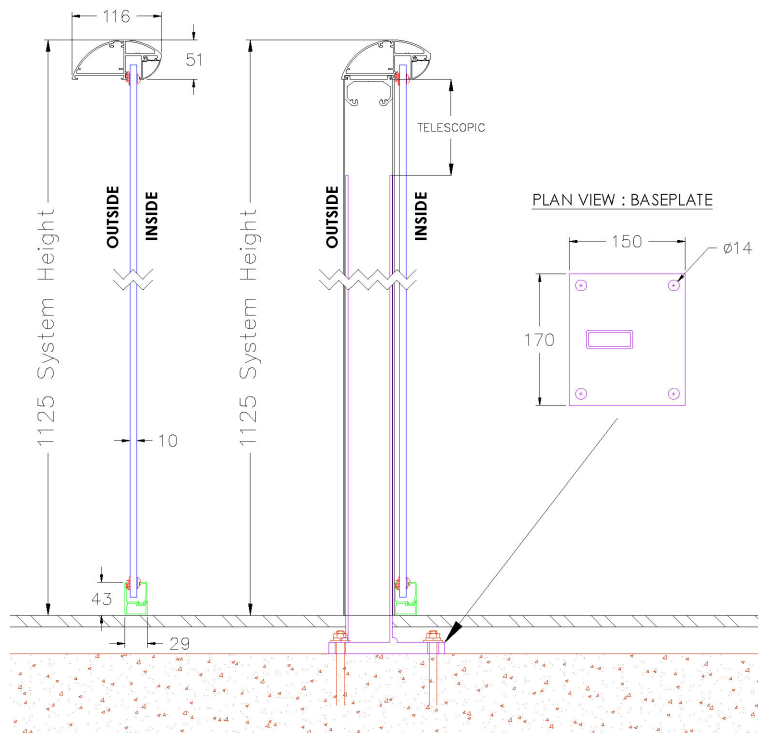

# Aerofoil Balustrade System

Section

Parameters
Max structural length without posts 4000mm
Max post spacing 2100mm
Glass options
10mm clear toughened
10mm green toughened
10mm grey toughened
10mm bronze toughened
10mm satin (opaque) toughened
Optional extras (for all glass types)
BalcoNano® self-cleaning coating
Laminated glass options available