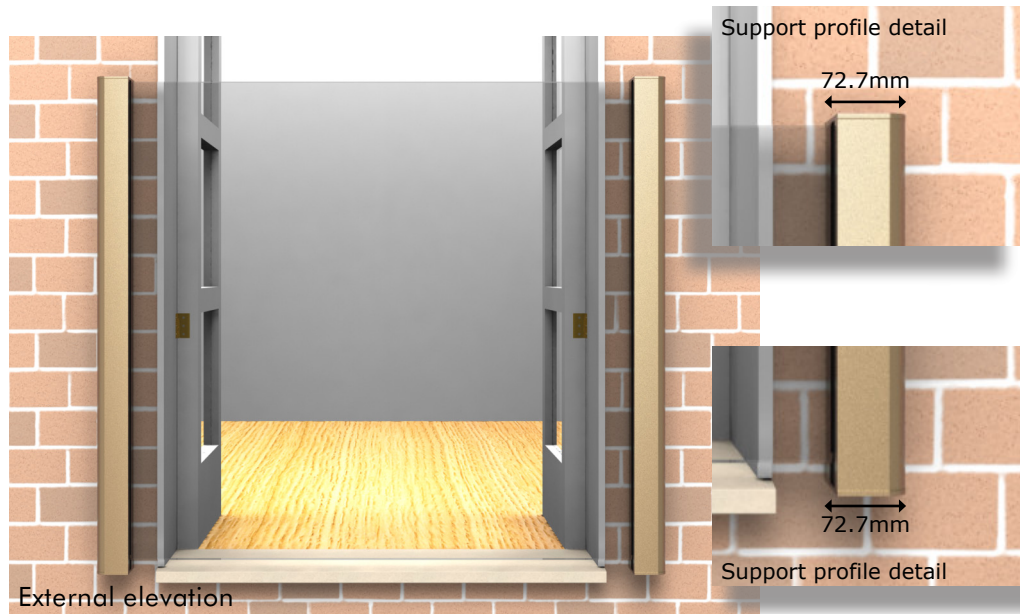

Frameless Juliet Balcony System

Fast-track sizes available	Colour option
1000mm width	Royal Chrome anodised
1280mm width	Glass options
1500mm width	Fast-track sizes
1680mm width	21.5mm clear toughened
1860mm width	Custom Sizes
2180mm width	21.5mm clear toughened
2450mm width	Optional extra (for all glass types)
2840mm width	BalcoNano® self-cleaning coating
3200mm width	
Custom sizes available	
Min width 760mm	
Max width 3300mm	