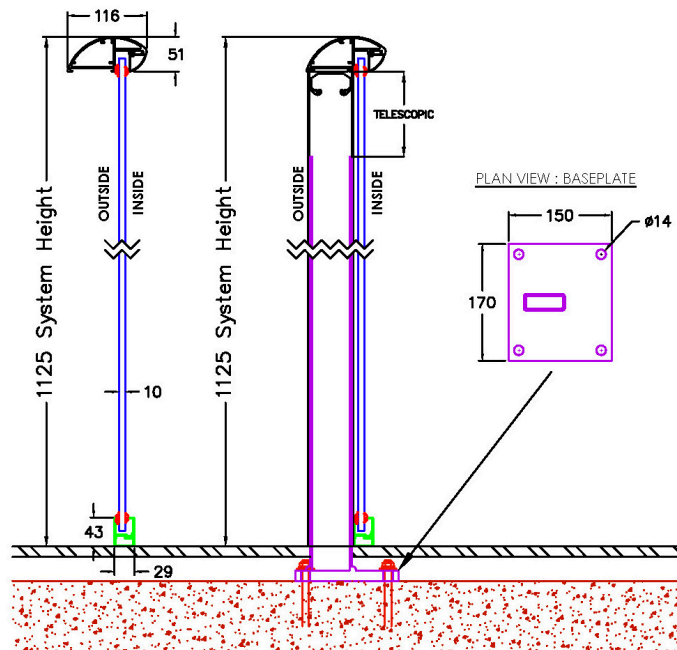

Aerofoil Balustrade System

Section

Parameters

Max structural length without posts 4000mm
Max post spacing 2100mm

Glass options

10mm clear toughened
10mm green toughened
10mm grey toughened
10mm bronze toughened
10mm blue toughened
10mm satin (opaque) toughened