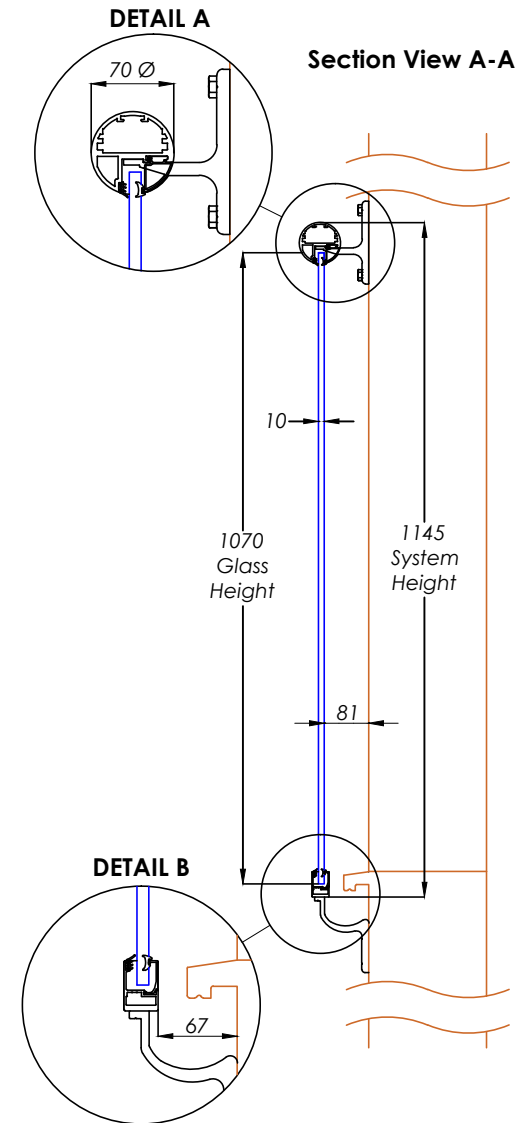

# BAL 100 - Orbit Juliet Balcony (Circular Handrail) 1000mm

**Hybrid** by **Balconette**

BALCONETTE, UNIT 6 SYSTEMS HOUSE, EASTBOURNE ROAD, BLINDLEY HEATH, SURREY, RH7 6JP

TEL: 01342 410 411 FAX: 01342 410 412 WWW.BALCONETTE.CO.UK

UNLESS OTHERWISE STATED ALL DIMENSIONS IN MILLIMETERS. DO NOT SCALE FROM THIS DRAWING.