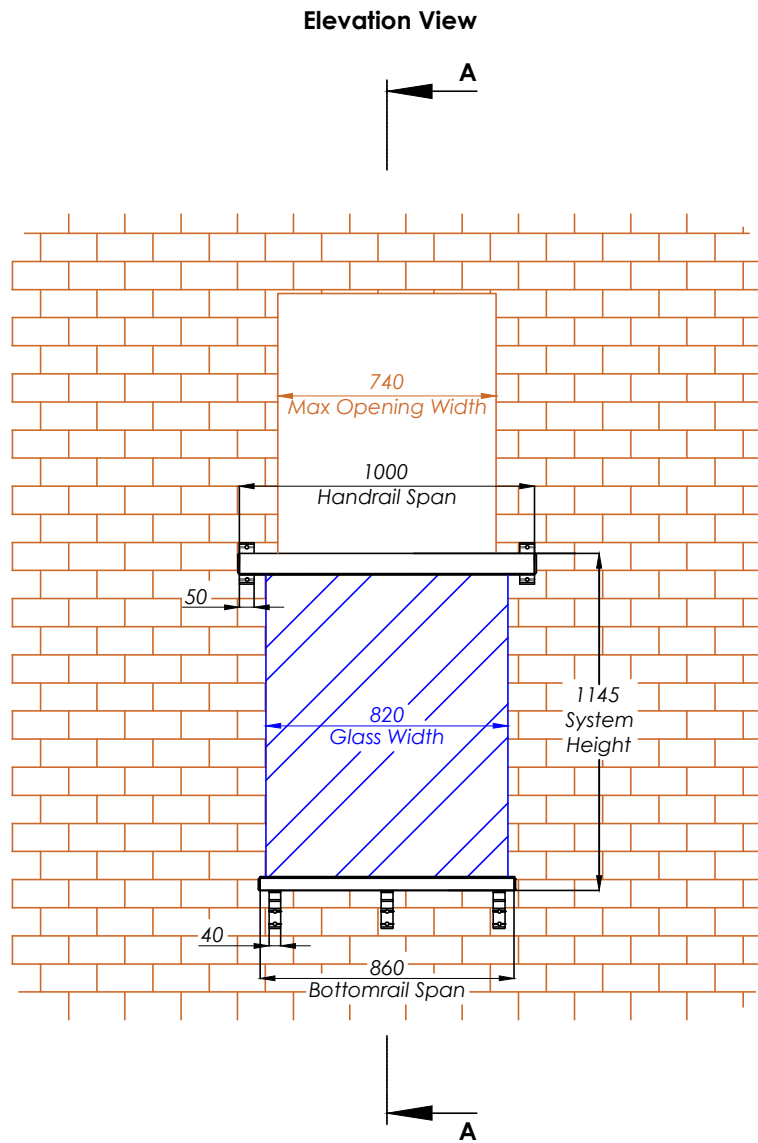

# BAL 100 - Orbit Juliet Balcony (Circular Handrail) 1000mm

**Hybrid** by **Balconette**

BALCONETTE, UNIT 6 SYSTEMS HOUSE, EASTBOURNE ROAD, BLINDLEY HEATH, SURREY, RH7 6JP

TEL: 01342 410 411 FAX: 01342 410 412 WWW.BALCONETTE.CO.UK

UNLESS OTHERWISE STATED ALL DIMENSIONS IN MILLIMETERS. DO NOT SCALE FROM THIS DRAWING.