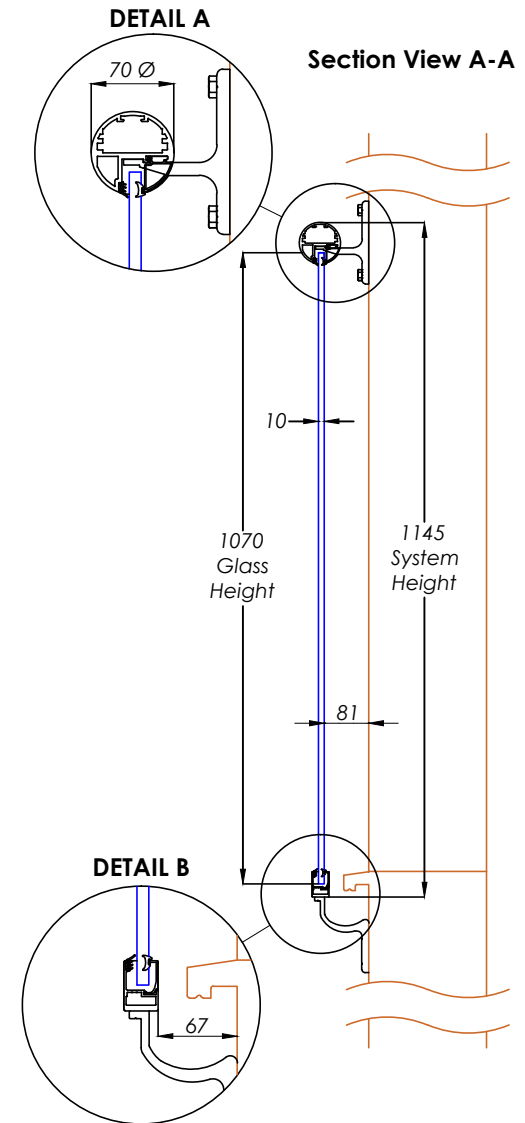

BAL 150 - Orbit Juliet Balcony (Circular Handrail) 1500mm

Hybrid by **Balconette**

BALCONETTE, UNIT 6 SYSTEMS HOUSE, EASTBOURNE ROAD, BLINDLEY HEATH, SURREY, RH7 6JP

TEL: 01342 410 411 FAX: 01342 410 412 WWW.BALCONETTE.CO.UK

UNLESS OTHERWISE STATED ALL DIMENSIONS IN MILLIMETERS. DO NOT SCALE FROM THIS DRAWING.