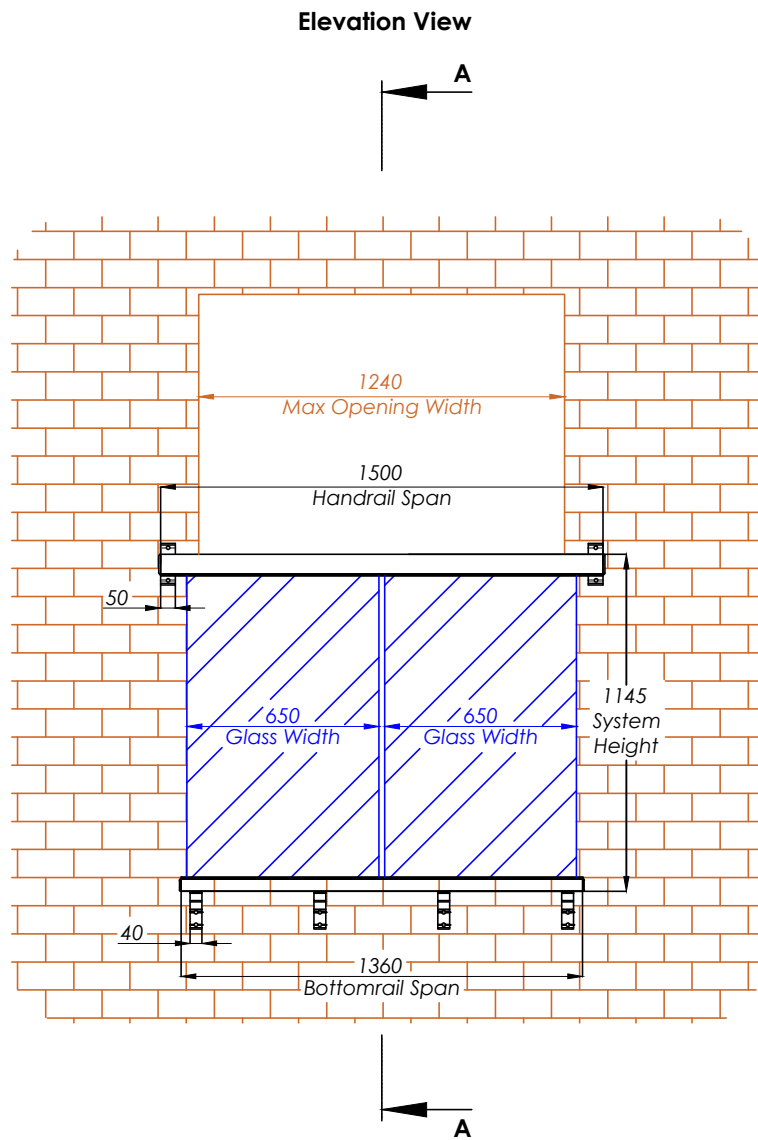

BAL 150 - Orbit Juliet Balcony (Circular Handrail) 1500mm

Hybrid by **Balconette**

BALCONETTE, UNIT 6 SYSTEMS HOUSE, EASTBOURNE ROAD, BLINDLEY HEATH, SURREY, RH7 6JP

TEL: 01342 410 411 FAX: 01342 410 412 WWW.BALCONETTE.CO.UK

UNLESS OTHERWISE STATED ALL DIMENSIONS IN MILLIMETERS. DO NOT SCALE FROM THIS DRAWING.