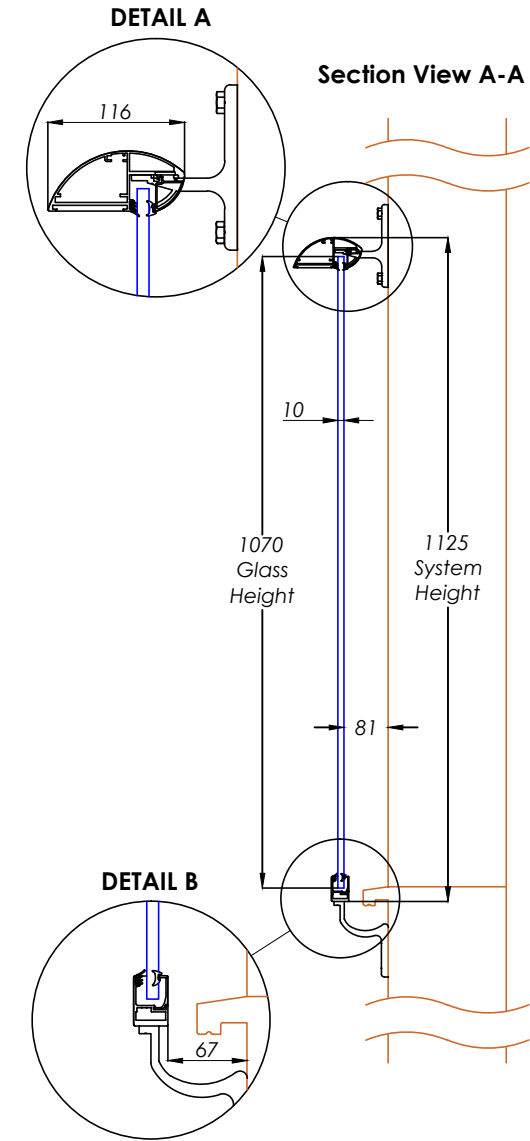

B2BAL 168 - Aerofoil Juliet Balcony (Aerofoil Handrail) 1680mm

Hybrid® by **Balconette**

BALCONETTE, UNIT 6 SYSTEMS HOUSE, EASTBOURNE ROAD, BLINDLEY HEATH, SURREY, RH7 6JP

TEL: 01342 410 411 FAX: 01342 410 412 WWW.BALCONETTE.CO.UK

UNLESS OTHERWISE STATED ALL DIMENSIONS IN MILLIMETERS. DO NOT SCALE FROM THIS DRAWING.