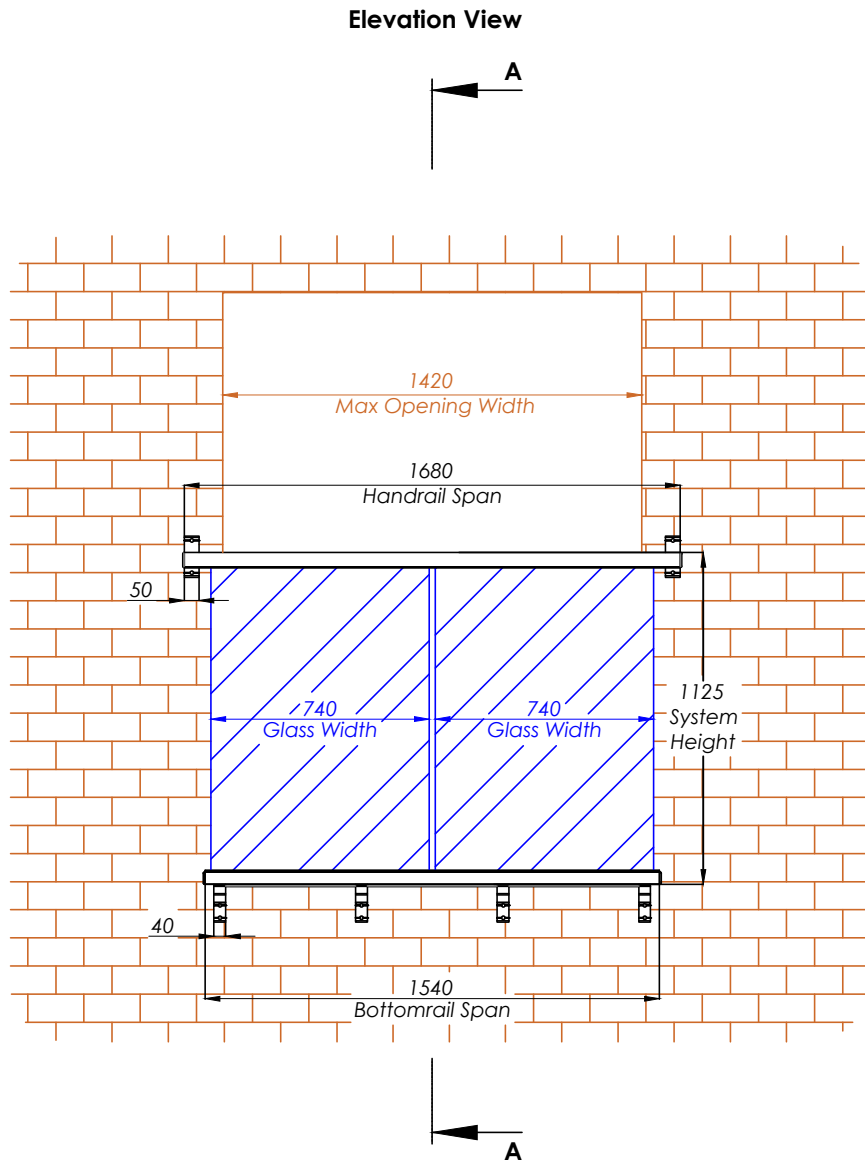

B2BAL 168 - Aerofoil Juliet Balcony (Aerofoil Handrail) 1680mm

Hybrid® by **Balconette**

BALCONETTE, UNIT 6 SYSTEMS HOUSE, EASTBOURNE ROAD, BLINDLEY HEATH, SURREY, RH7 6JP

TEL: 01342 410 411 FAX: 01342 410 412 WWW.BALCONETTE.CO.UK

UNLESS OTHERWISE STATED ALL DIMENSIONS IN MILLIMETERS. DO NOT SCALE FROM THIS DRAWING.