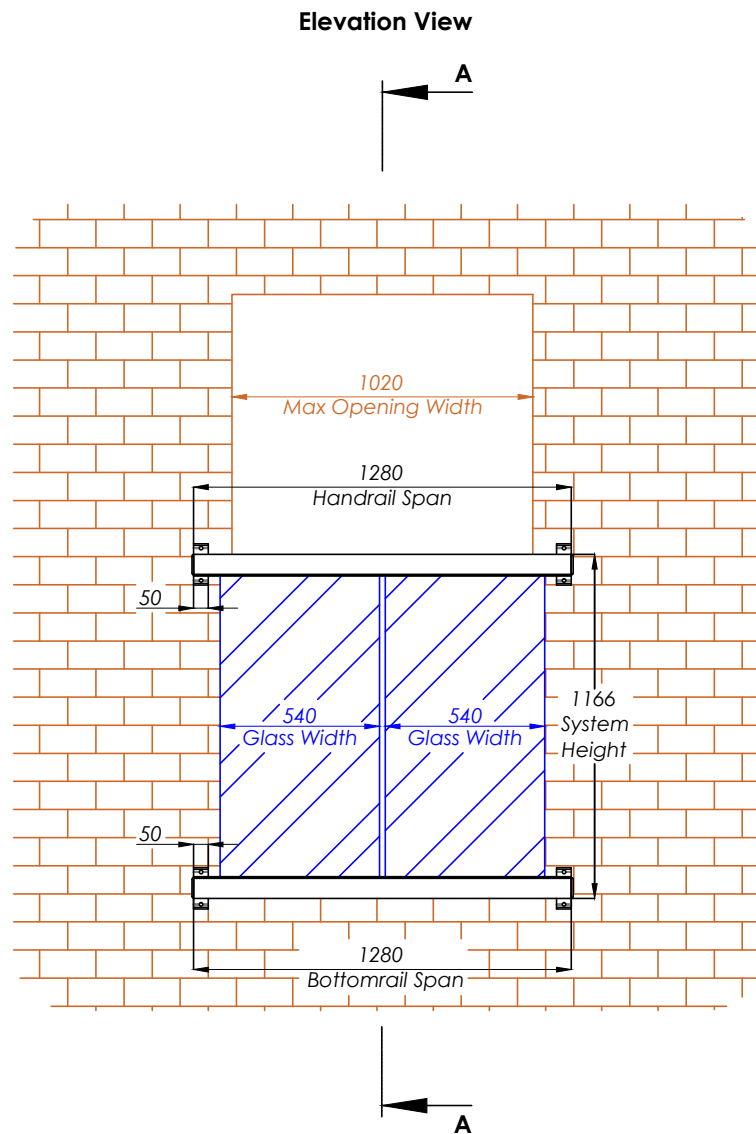

MBAL 128 - Orbit Mirror Juliet (Circular Handrail Top & Bottom) 1280mm

Hybrid by **Balconette**

BALCONETTE, UNIT 6 SYSTEMS HOUSE, EASTBOURNE ROAD, BLINDLEY HEATH, SURREY, RH7 6JP

TEL: 01342 410 411 FAX: 01342 410 412 WWW.BALCONETTE.CO.UK

UNLESS OTHERWISE STATED ALL DIMENSIONS IN MILLIMETERS. DO NOT SCALE FROM THIS DRAWING.