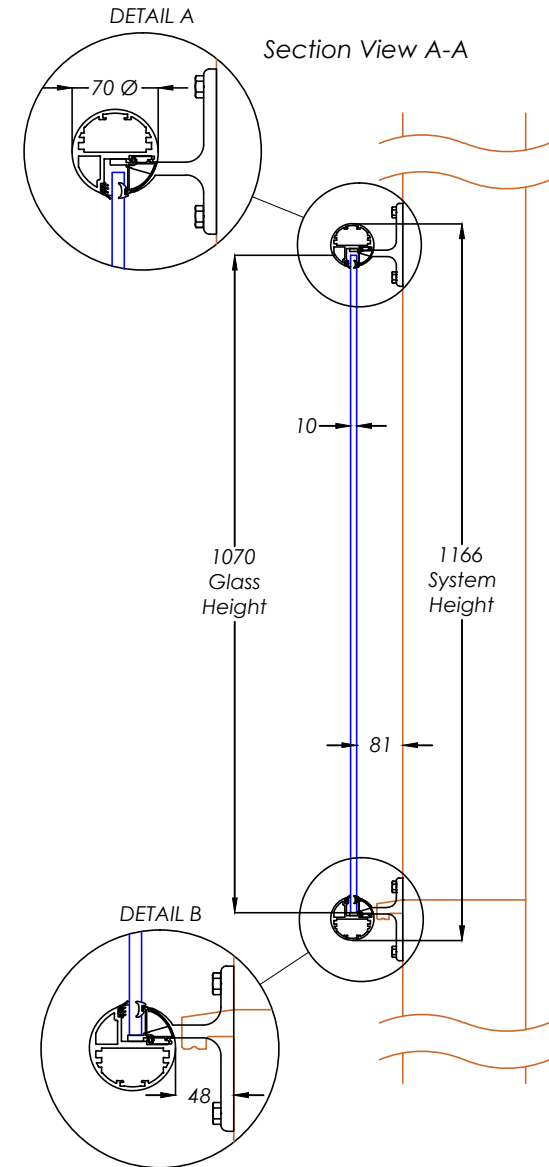

MBAL 128 - Orbit Mirror Juliet (Circular Handrail Top & Bottom) 1280mm

Hybrid by **Balconette**

BALCONETTE, UNIT 6 SYSTEMS HOUSE, EASTBOURNE ROAD, BLINDLEY HEATH, SURREY, RH7 6JP

TEL: 01342 410 411 FAX: 01342 410 412 WWW.BALCONETTE.CO.UK

UNLESS OTHERWISE STATED ALL DIMENSIONS IN MILLIMETERS. DO NOT SCALE FROM THIS DRAWING.