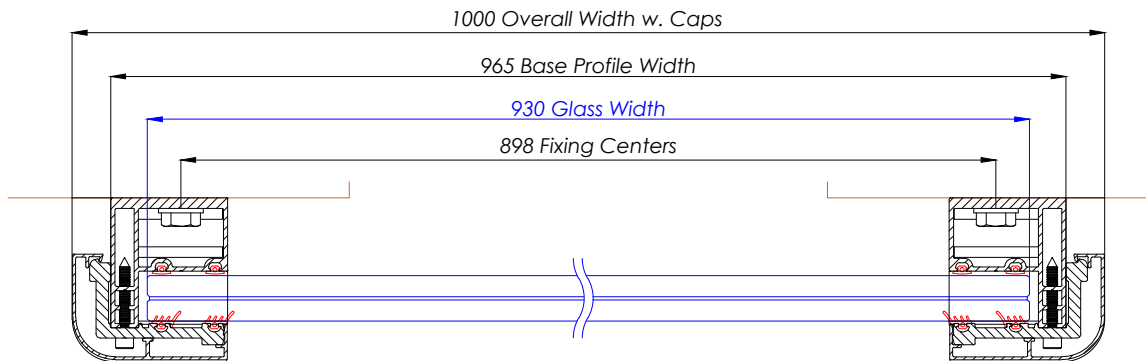

# FBAL 100 - Frameless Juliet 1000mm

Elevation View

Section View A-A

Section View B-B

WEIGHT OF GLASS : 52Kg (APPROX)

**Hybrid** by **Balconette**

BALCONETTE, UNIT 6 SYSTEMS HOUSE, EASTBOURNE ROAD, BLINDLEY HEATH, SURREY, RH7 6JP  
 TEL: 01342 410 411 FAX: 01342 410 412 WWW.BALCONETTE.CO.UK  
 UNLESS OTHERWISE STATED ALL DIMENSIONS IN MILLIMETERS. DO NOT SCALE FROM THIS DRAWING.