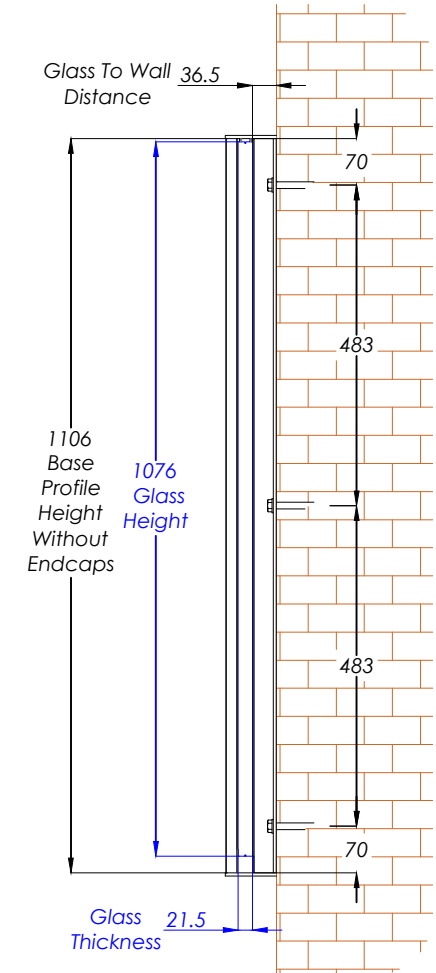

# FBAL 100 - Frameless Juliet 1000mm

Elevation View

Section View A-A

Section View B-B

WEIGHT OF GLASS : 52Kg (APPROX)

**Hybrid** by **Balconette**

BALCONETTE, UNIT 6 SYSTEMS HOUSE, EASTBOURNE ROAD, BLINDLEY HEATH, SURREY, RH7 6JP  
 TEL: 01342 410 411 FAX: 01342 410 412 WWW.BALCONETTE.CO.UK  
 UNLESS OTHERWISE STATED ALL DIMENSIONS IN MILLIMETERS. DO NOT SCALE FROM THIS DRAWING.