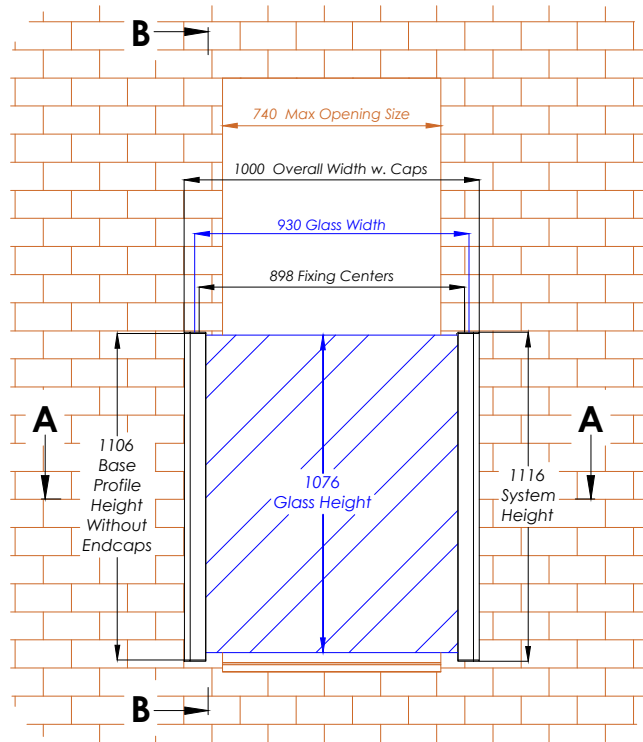

# FBAL 100 - Frameless Juliet 1000mm

Elevation View

Section View A-A

Section View B-B

WEIGHT OF GLASS : 52Kg (APPROX)

**Hybrid** by **Balconette**

BALCONETTE, UNIT 6 SYSTEMS HOUSE, EASTBOURNE ROAD, BLINDLEY HEATH, SURREY, RH7 6JP  
 TEL: 01342 410 411 FAX: 01342 410 412 WWW.BALCONETTE.CO.UK  
 UNLESS OTHERWISE STATED ALL DIMENSIONS IN MILLIMETERS. DO NOT SCALE FROM THIS DRAWING.