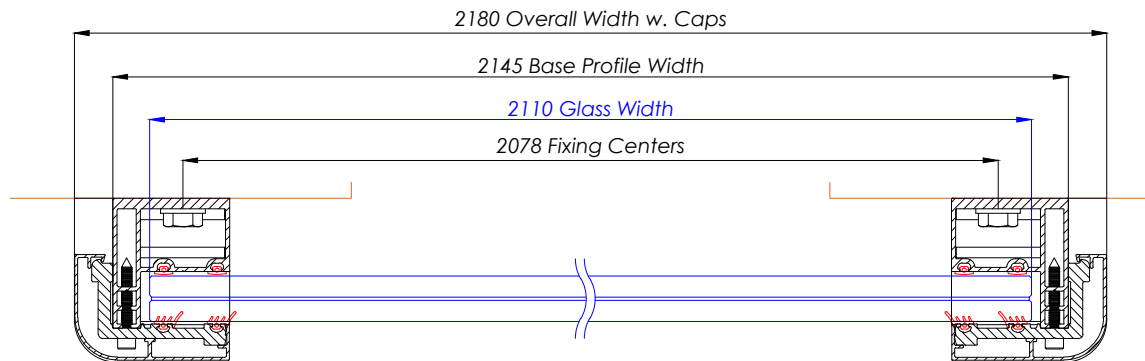

FBAL 218 - Frameless Juliet 2180mm

Elevation View

Section View A-A

Section View B-B

WEIGHT OF GLASS : 118Kg (APPROX)

Hybrid by **Balconette**

BALCONETTE, UNIT 6 SYSTEMS HOUSE, EASTBOURNE ROAD, BLINDLEY HEATH, SURREY, RH7 6JP