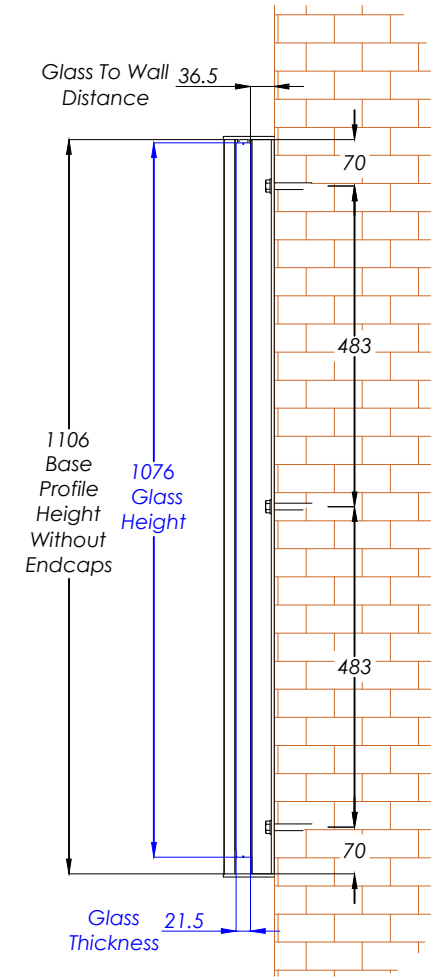

FBAL 218 - Frameless Juliet 2180mm

Elevation View

Section View A-A

Section View B-B

WEIGHT OF GLASS : 118Kg (APPROX)

Hybrid by **Balconette**

BALCONETTE, UNIT 6 SYSTEMS HOUSE, EASTBOURNE ROAD, BLINDLEY HEATH, SURREY, RH7 6JP

TEL: 01342 410 411 FAX: 01342 410 412 WWW.BALCONETTE.CO.UK

UNLESS OTHERWISE STATED ALL DIMENSIONS IN MILLIMETERS. DO NOT SCALE FROM THIS DRAWING.