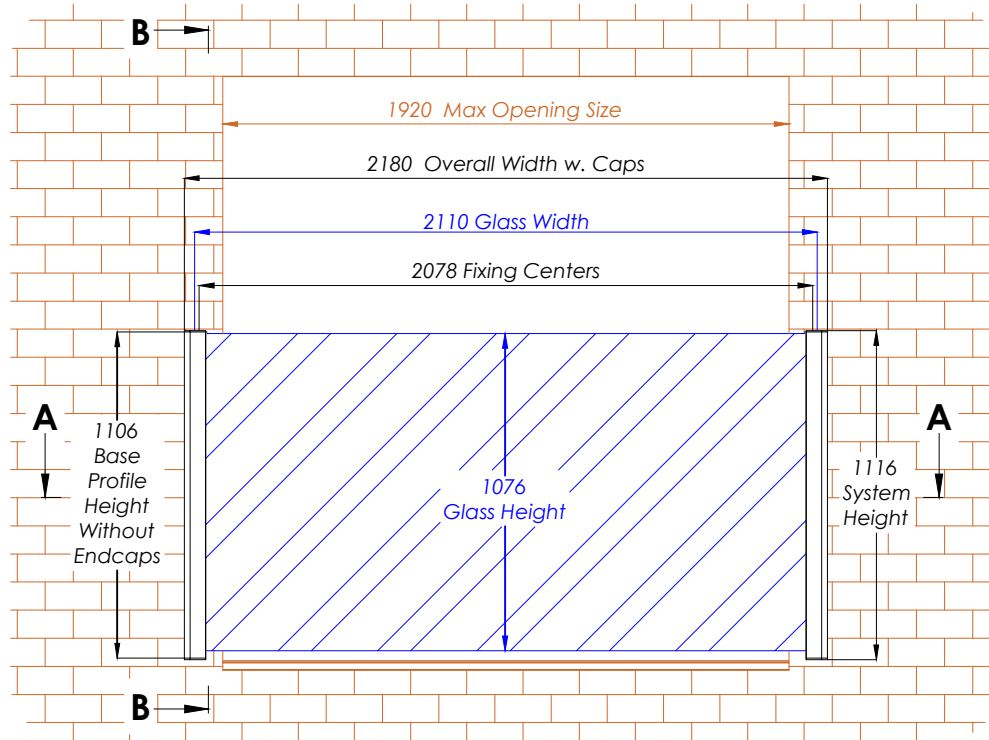

FBAL 218 - Frameless Juliet 2180mm

Elevation View

Section View A-A

Section View B-B

WEIGHT OF GLASS : 118Kg (APPROX)

Hybrid by **Balconette**

BALCONETTE, UNIT 6 SYSTEMS HOUSE, EASTBOURNE ROAD, BLINDLEY HEATH, SURREY, RH7 6JP