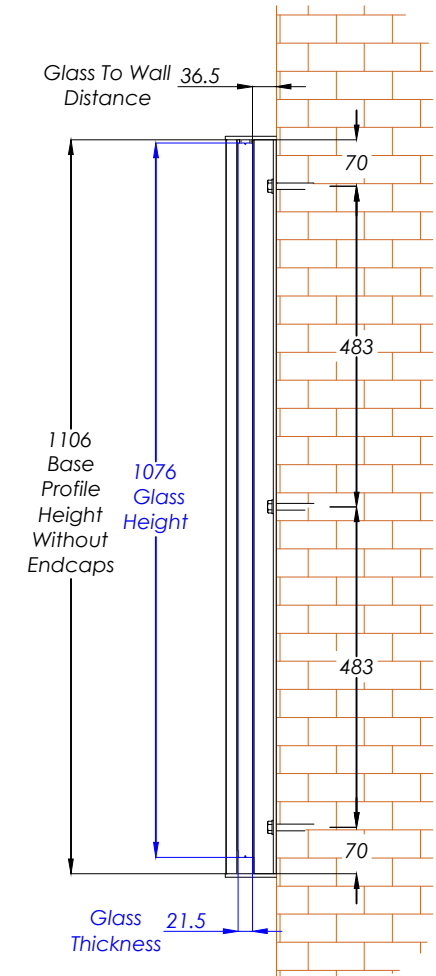

# FBAL 245 - Frameless Juliet 2450mm

Elevation View

Section View A-A

Section View B-B

WEIGHT OF GLASS : 133Kg (APPROX)

**Hybrid** by **Balconette**

BALCONETTE, UNIT 6 SYSTEMS HOUSE, EASTBOURNE ROAD, BLINDLEY HEATH, SURREY, RH7 6JP

TEL: 01342 410 411 FAX: 01342 410 412 WWW.BALCONETTE.CO.UK

UNLESS OTHERWISE STATED ALL DIMENSIONS IN MILLIMETERS. DO NOT SCALE FROM THIS DRAWING.