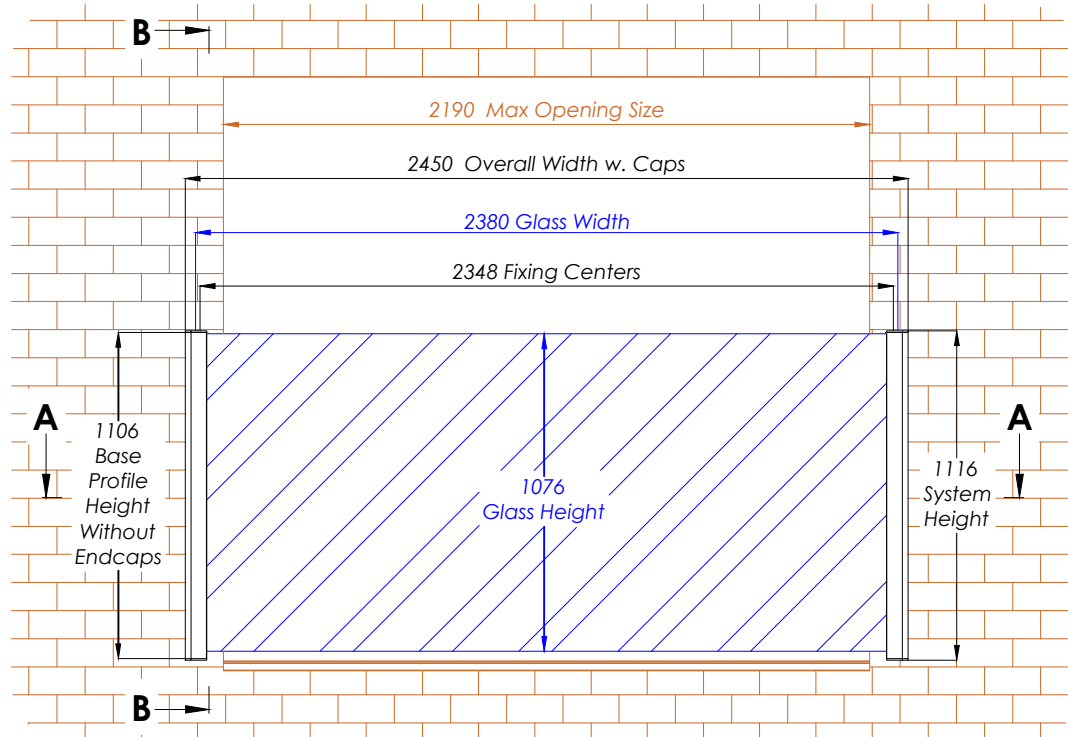

# FBAL 245 - Frameless Juliet 2450mm

Elevation View

Section View A-A

Section View B-B

WEIGHT OF GLASS : 133Kg (APPROX)

**Hybrid** by **Balconette**

BALCONETTE, UNIT 6 SYSTEMS HOUSE, EASTBOURNE ROAD, BLINDLEY HEATH, SURREY, RH7 6JP