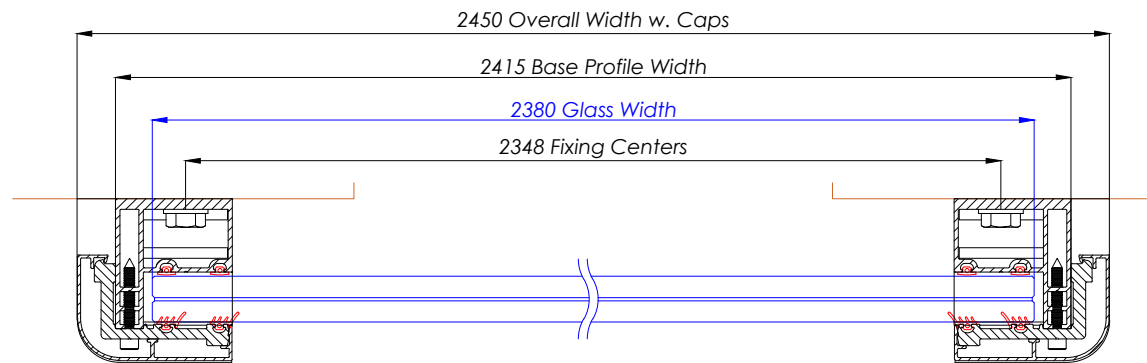

# FBAL 245 - Frameless Juliet 2450mm

Elevation View

Section View A-A

Section View B-B

WEIGHT OF GLASS : 133Kg (APPROX)

**Hybrid** by **Balconette**

BALCONETTE, UNIT 6 SYSTEMS HOUSE, EASTBOURNE ROAD, BLINDLEY HEATH, SURREY, RH7 6JP