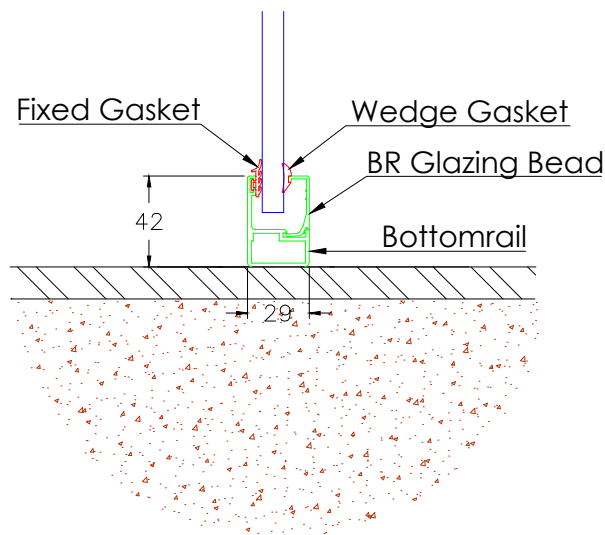

SECTION VIEW : SYSTEM

DETAILED VIEW : HANDRAIL

DETAILED VIEW : BOTTOMRAIL

UNLESS OTHERWISE STATED ALL DIMENSIONS IN MILLIMETERS. DO NOT SCALE FROM THIS DRAWING.  
 BALCONY SYSTEM SOLUTIONS LTD. UNIT 6 SYSTEMS HOUSE, EASTBOURNE ROAD, BLINDLEY HEATH, SURREY, RH7 6JP  
 TEL: 01342 410 411 FAX: 01342 410 412 WWW.BALCONETTE.CO.UK