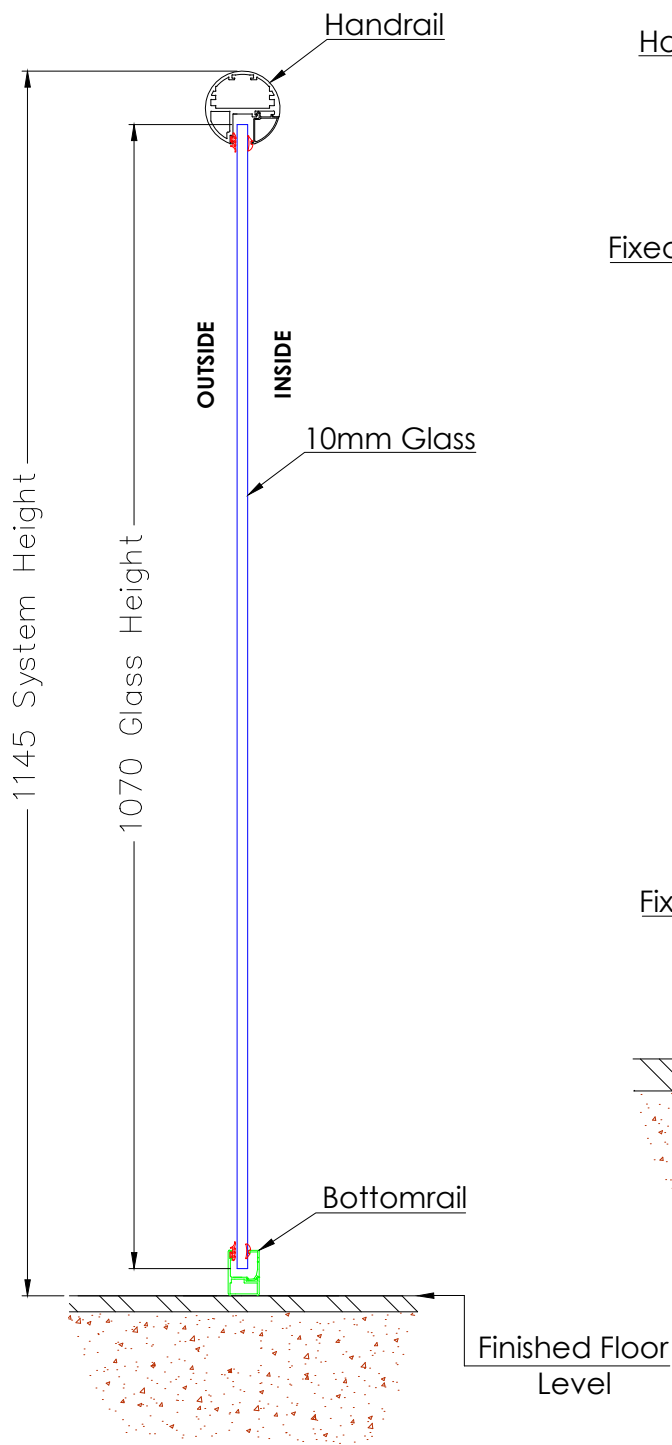

SECTION VIEW : SYSTEM

DETAILED VIEW : HANDRAIL

DETAILED VIEW : BOTTOMRAIL

UNLESS OTHERWISE STATED ALL DIMENSIONS IN MILLIMETERS. DO NOT SCALE FROM THIS DRAWING.  
 BALCONY SYSTEM SOLUTIONS LTD. UNIT 6 SYSTEMS HOUSE, EASTBOURNE ROAD, BLINDLEY HEATH, SURREY, RH7 6JP  
 TEL: 01342 410 411 FAX: 01342 410 412 WWW.BALCONETTE.CO.UK