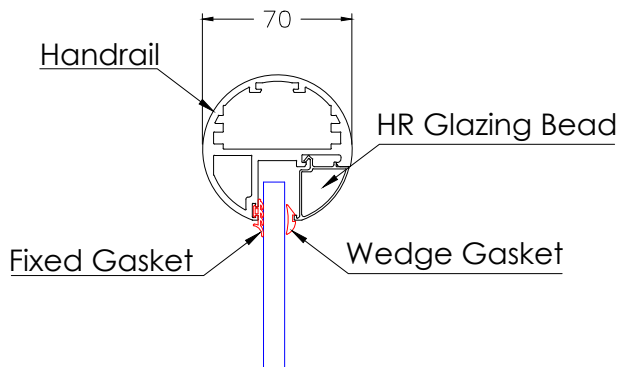

SECTION VIEW : SYSTEM

DETAILED VIEW : HANDRAIL

DETAILED VIEW : BOTTOMRAIL

UNLESS OTHERWISE STATED ALL DIMENSIONS IN MILLIMETERS. DO NOT SCALE FROM THIS DRAWING.  
 BALCONY SYSTEM SOLUTIONS LTD. UNIT 6 SYSTEMS HOUSE, EASTBOURNE ROAD, BLINDLEY HEATH, SURREY, RH7 6JP  
 TEL: 01342 410 411 FAX: 01342 410 412 WWW.BALCONETTE.CO.UK