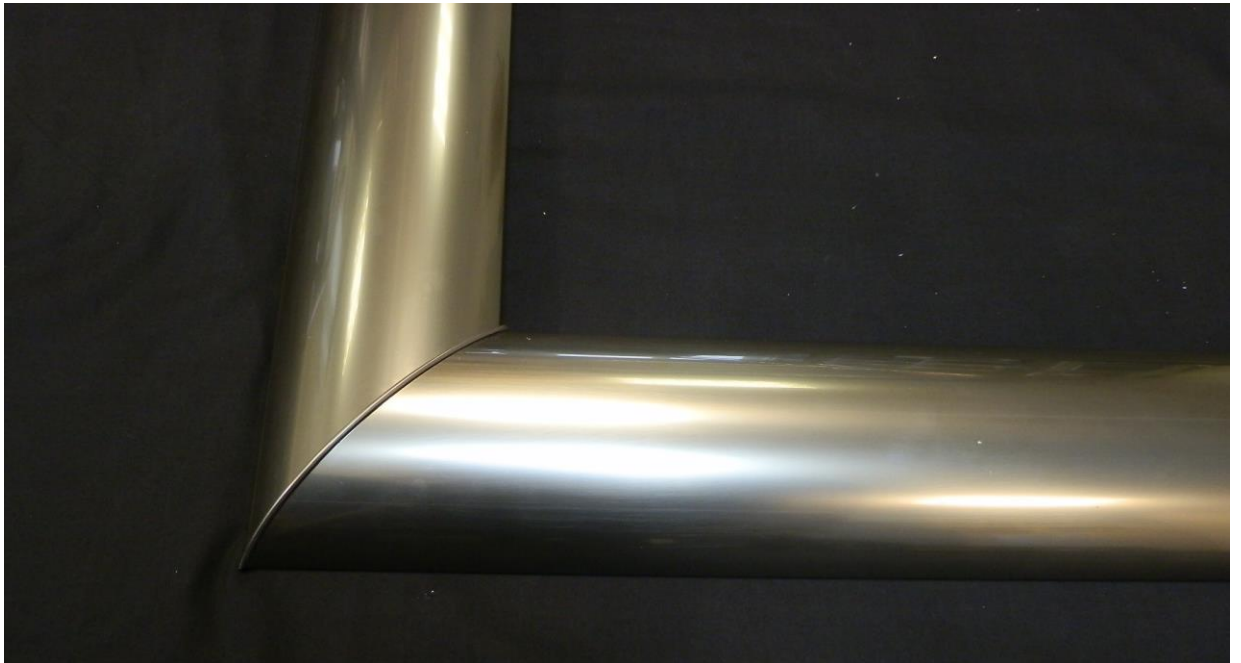

Balconette

Unit 6 Systems House, Eastbourne Road, Blindley Heath, Lingfield, Surrey RH7 6JP

Tel: 01342 410411 Fax: 01342 410412

Balconette is a trading name of Balcony Systems Solutions Limited. Registration No: 6937600 VAT: 975 6213 93

www.balconette.co.uk