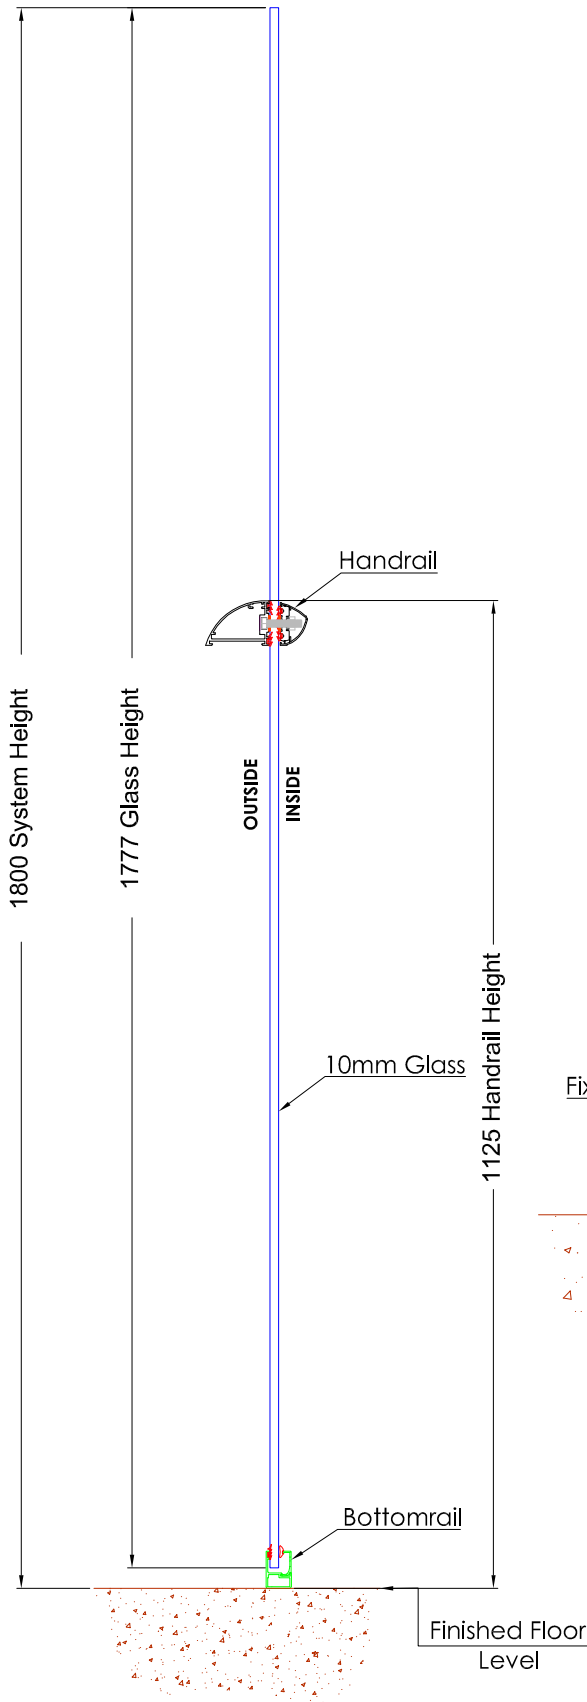

SECTION VIEW : SYSTEM

DETAILED VIEW : HANDRAIL

DETAILED VIEW : BOTTOMRAIL

Signature:

Print Name:

Date:

UNLESS OTHERWISE STATED ALL DIMENSIONS IN MILLIMETERS. DO NOT SCALE FROM THIS DRAWING.
BALCONY SYSTEM SOLUTIONS LTD, UNIT 6 SYSTEMS HOUSE, EASTBOURNE ROAD, BUNDLEY HEATH, SURREY, RH7 6JP
TEL: 01342 410 411 FAX: 01342 410 412 WWW.BALCONETTE.CO.UK

IMPORTANT NOTE IF DOWNLOADED OR VIEWED ONLINE:
WE TRY TO KEEP ALL INFORMATION ON OUR WEBSITE UP TO DATE. BEFORE USING THE SIZES AND INFORMATION IN THIS DOCUMENT PLEASE CONTACT OUR TECHNICAL DEPARTMENT TO ENSURE THIS IS THE LATEST AND CORRECT DRAWING FOR THIS DETAIL. IT IS THE RESPONSIBILITY OF THE CUSTOMER/USER TO ENSURE TO CHECK THIS AND NO RESPONSIBILITY IS ACCEPTED BY BALCONETTE FOR ANY LOSS OR DAMAGE ARISING IN ANY WAY FROM RELYING ON THE INFORMATION IN THIS DOCUMENT WITHOUT CHECKING THIS WITH US FIRST.