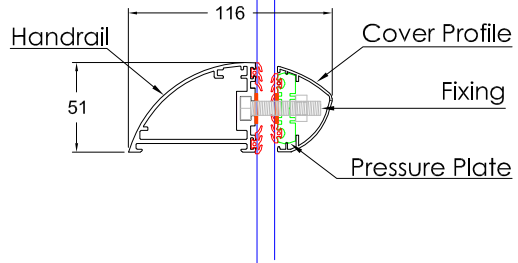

SECTION VIEW : SYSTEM

DETAILED VIEW : HANDRAIL

DETAILED VIEW : BOTTOMRAIL

Signature:

Print Name:

Date:

UNLESS OTHERWISE STATED ALL DIMENSIONS IN MILLIMETERS. DO NOT SCALE FROM THIS DRAWING.
BALCONY SYSTEM SOLUTIONS LTD, UNIT 6 SYSTEMS HOUSE, EASTBOURNE ROAD, BUNDLEY HEATH, SURREY, RH7 6JP
TEL: 01342 410 411 FAX: 01342 410 412 WWW.BALCONETTE.CO.UK