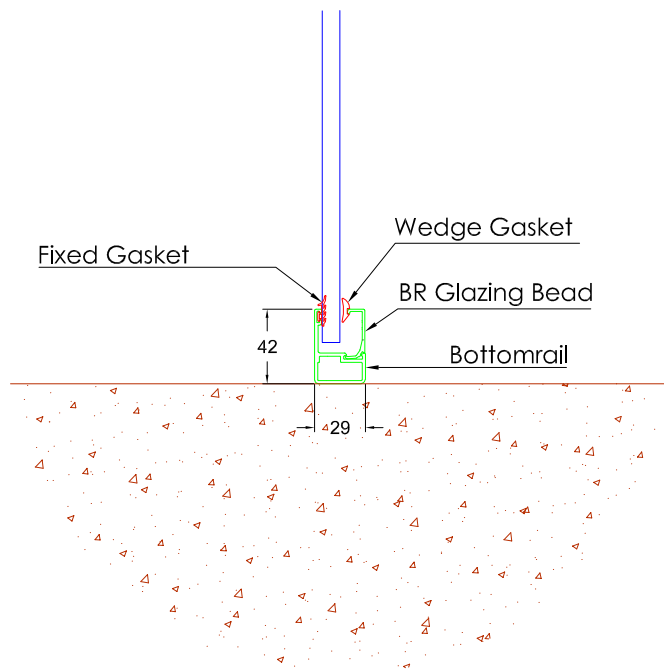

SECTION VIEW : SYSTEM

DETAILED VIEW : HANDRAIL

DETAILED VIEW : BOTTOMRAIL

Signature:

Print Name:

Date:

UNLESS OTHERWISE STATED ALL DIMENSIONS IN MILLIMETERS. DO NOT SCALE FROM THIS DRAWING.
BALCONY SYSTEM SOLUTIONS LTD, UNIT 6 SYSTEMS HOUSE, EASTBOURNE ROAD, BUNDLEY HEATH, SURREY, RH7 6JP
TEL: 01342 410 411 FAX: 01342 410 412 WWW.BALCONETTE.CO.UK