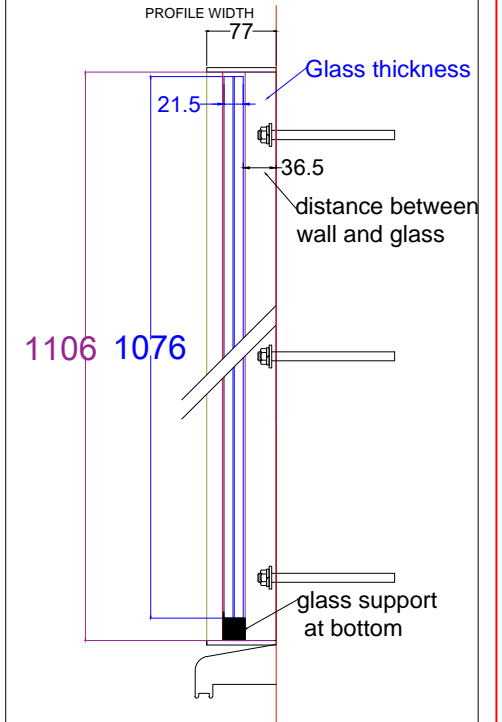

# Frameless Juliette Balcony 1860mm Product code - FBAL186R

## External elevation

## Section