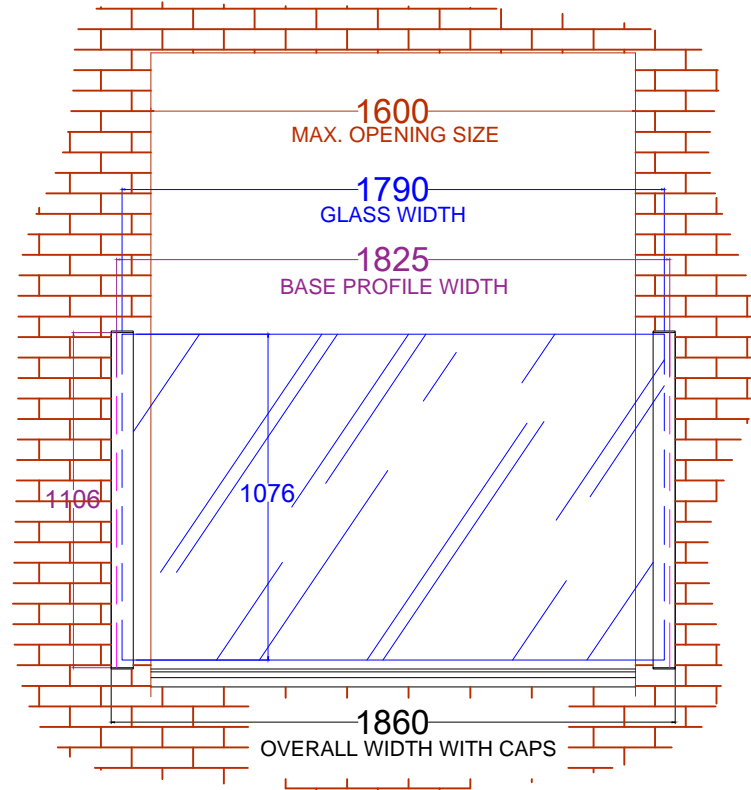

# Frameless Juliette Balcony 1860mm Product code - FBAL186R

## External elevation

## Section

## Plan view

Notes: Not To Scale

Weight of glass panel approximately: 104Kg

Balcony Systems Solutions Ltd.  
 Unit 6 Systems House, Eastbourne Road,  
 Blindley Heath, Surrey, RH7 6JP  
 Tel: 01342410411 Fax: 01342410412  
[www.balconette.co.uk](http://www.balconette.co.uk)