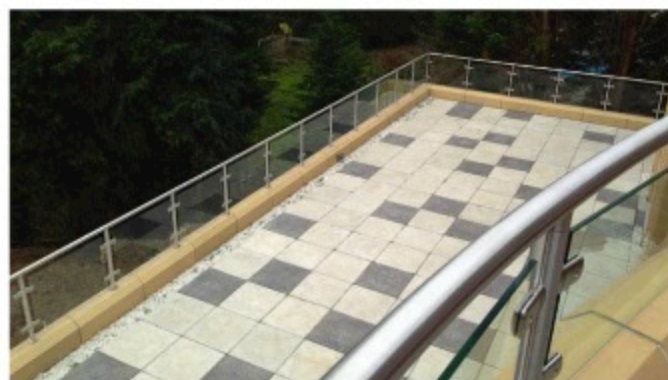

Lifts, Stairs & Balustrades

Countless glass Juliet balcony options from Balcony Systems

Balcony Systems, the UK's leading balustrading specialist, has added a Mirror-style Juliet and the renowned Balcony 2 (aerofoil) handrail to its existing cost-effective 70 mm handrail Juliet balcony system. Both the traditional 70mm handrail and Balcony 2 (aerofoil) handrail systems use a bracketed bottom rail that fits underneath the cill and are available in seven sizes from 1.28m to 2.84 m wide.

Available in six sizes from 1.28m to 2.45m, the Mirror Juliet uses a 70mm handrail on top and an inverted handrail on the bottom to give a neat, clean and perfectly-balanced external appearance.

ENQUIRY 111

NEACO stainless steel balustrade attracts another high-end specification

NEACO's Spectrum stainless steel balustrade is adding metallic sheen to a stunning bespoke residence built in Middleton St George, near Darlington, with an extensive balcony and sun terrace installation. Set within an outstanding scenic location overlooking the south bank of the River Tees, the seven bedroom detached home has been designed and built to an exceptional specification and the stainless steel version of NEACO's Spectrum modular system provides a suitably high aesthetic value for the project. Client Robert Maxey said: "I am absolutely delighted with the result of the NEACO specification. They have provided a first-class design and the resulting installation is faultless."