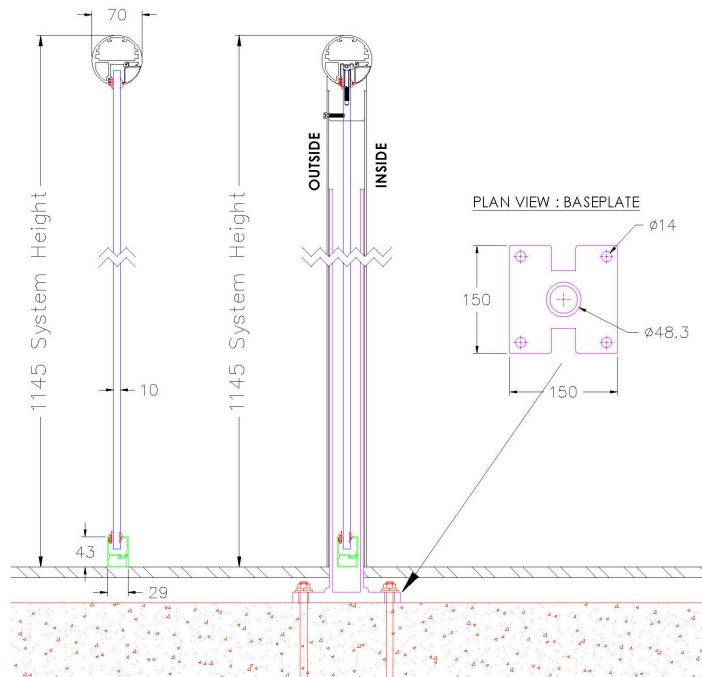

Orbit Balustrade System

Section

Parameters

Max structural length without posts 3300mm
Max post spacing 1900mm

Glass options

10mm clear toughened
10mm green toughened
10mm grey toughened
10mm bronze toughened
10mm blue toughened
10mm satin (opaque) toughened