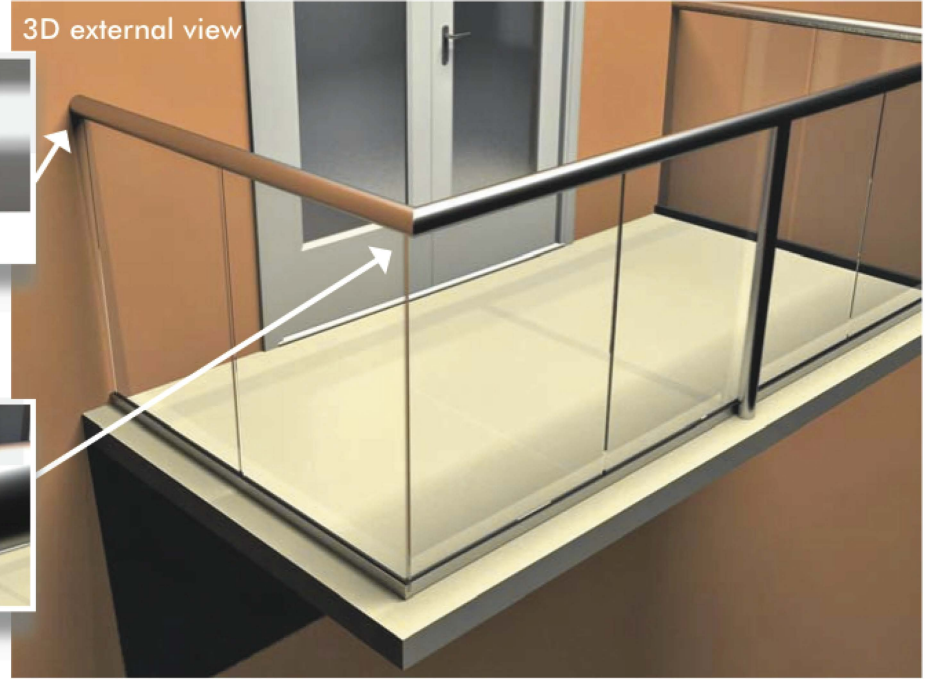

Orbit Balustrade System

Section

Parameters

Max structural length without posts 3300mm
Max post spacing 1900mm

Glass options

10mm clear toughened
10mm green toughened
10mm grey toughened
10mm bronze toughened
10mm blue toughened
10mm satin (opaque) toughened

Optional extras (for all glass types)

BalcoNano® self-cleaning coating
Laminated glass options available

Colour options