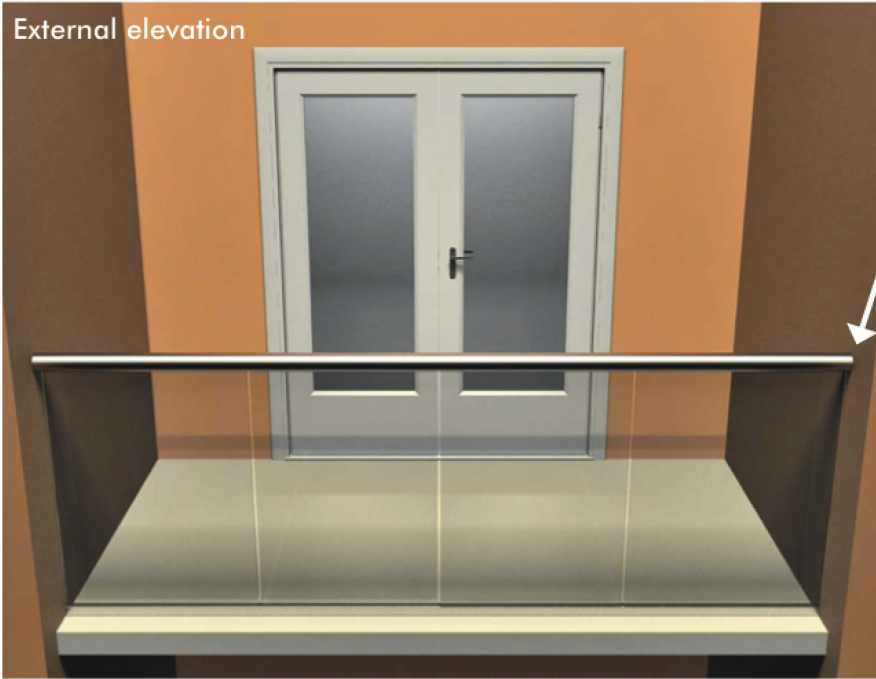

Orbit Balustrade System

Section

Parameters

Max structural length without posts 3300mm
Max post spacing 1900mm

Glass options

10mm clear toughened
10mm green toughened
10mm grey toughened
10mm bronze toughened
10mm blue toughened
10mm satin (opaque) toughened