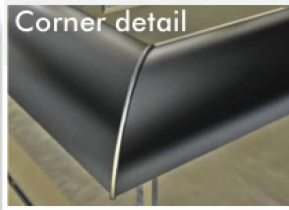

Aerofoil Balustrade System

External elevation

3D external view

Section

Parameters

Max structural length without posts 4000mm
Max post spacing 2100mm

Glass options

10mm clear toughened
10mm green toughened
10mm grey toughened
10mm bronze toughened
10mm blue toughened
10mm satin (opaque) toughened

Optional extras (for all glass types)

BalcoNano® self-cleaning coating
Laminated glass options available

Colour options