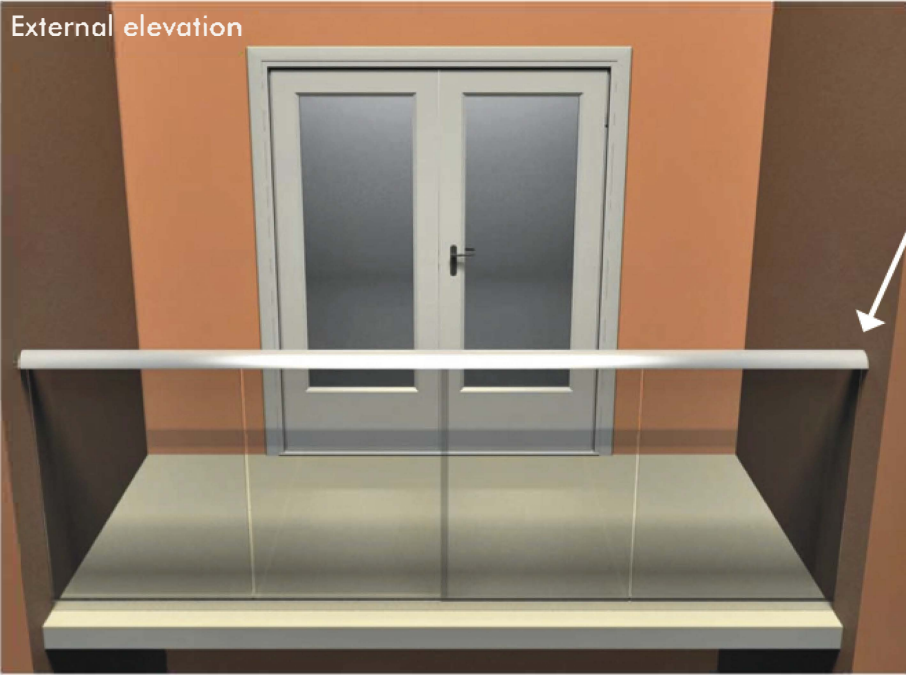

Aerofoil Balustrade System

External elevation

3D external view

Section

Parameters

Max structural length without posts 4000mm
Max post spacing 2100mm

Glass options

10mm clear toughened
10mm green toughened
10mm grey toughened
10mm bronze toughened
10mm blue toughened
10mm satin (opaque) toughened