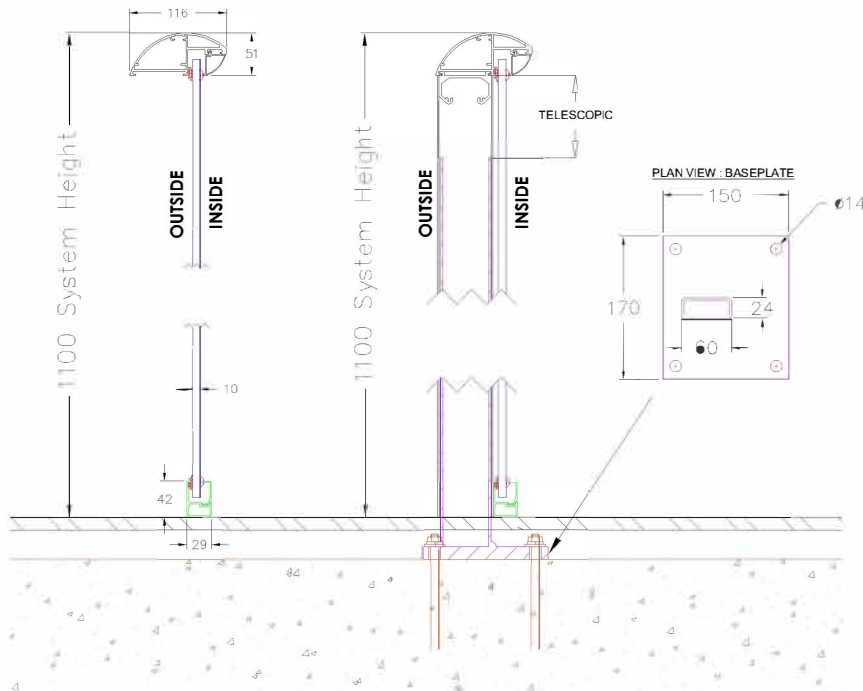

Aerofoil Balustrade System

External elevation

3D external view

Section

Parameters

Max structural length without posts 4000mm
Max post spacing 2100mm

Glass options

10mm clear toughened
10mm green toughened
10mm grey toughened
10mm bronze toughened
10mm blue toughened
10mm satin (opaque) toughened