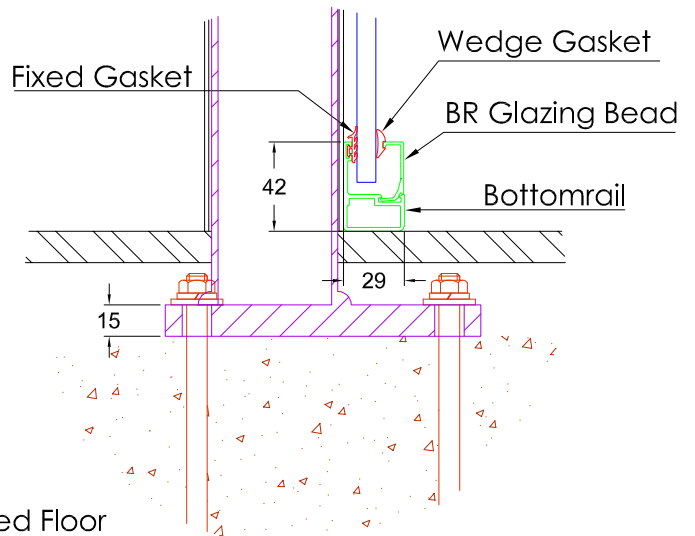

DETAILED VIEW : HANDRAIL

DETAILED VIEW : BOTTOMRAIL

PLAN VIEW : BASEPLATE

Signature:

Print Name:

Date:

UNLESS OTHERWISE STATED ALL DIMENSIONS IN MILLIMETERS. DO NOT SCALE FROM THIS DRAWING.
BALCONY SYSTEM SOLUTIONS LTD. UNIT 6 SYSTEMS HOUSE, EASTBOURNE ROAD, BLINDLEY HEATH, SURREY, RH7 6JP
TEL: 01342 410 411 FAX: 01342 410 412 WWW.BALCONETTE.CO.UK