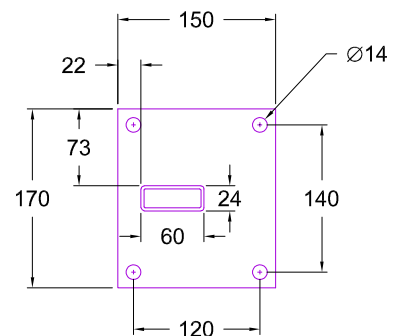

DETAILED VIEW : HANDRAIL

DETAILED VIEW : BOTTOMRAIL

PLAN VIEW : BASEPLATE

Signature:

Print Name:

Date:

UNLESS OTHERWISE STATED ALL DIMENSIONS IN MILLIMETERS. DO NOT SCALE FROM THIS DRAWING.
BALCONY SYSTEM SOLUTIONS LTD. UNIT 6 SYSTEMS HOUSE, EASTBOURNE ROAD, BLINDLEY HEATH, SURREY, RH7 6JP
TEL: 01342 410 411 FAX: 01342 410 412 WWW.BALCONETTE.CO.UK