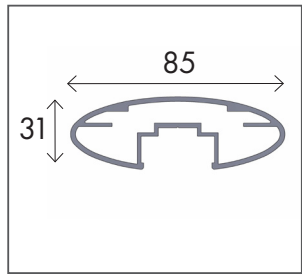

Available as a floor mounted system or beneath finished floor level.

Section view

Handrail section

Fixing option 1

Above floor

Fixing option 2

Below floor

Parameters
Max structural length without posts: unlimited.
Cover shoe available in Royal Chrome or Silver Anodised.
21.5 Toughened & Laminated clear glass or opaque glass.
BalcoNano® self-cleaning coating available.
Can be fitted above or below finished floor level.
Optional elliptical handrail available in Royal Chrome or Silver anodised.