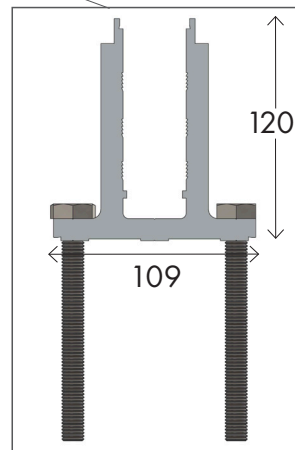

Available as a floor mounted system or beneath finished floor level.

Section view

Handrail section

Fixing option 1

Above floor

Fixing option 2

Below floor

Parameters
Max structural length without posts: unlimited.
Cover shoe available in Royal Chrome or Silver Anodised.
21.5 Toughened & Laminated clear glass or opaque glass.
BalcoNano® self-cleaning coating available.
Can be fitted above or below finished floor level.
Optional elliptical handrail available in Royal Chrome or Silver anodised.