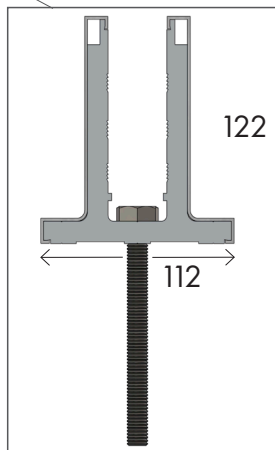

Available as a floor mounted system or beneath finished floor level.

Section view

Handrail section

Fixing option 1

Above floor

Fixing option 2

Below floor

Parameters
Max structural length without posts: unlimited.
Cover shoe available in Royal Chrome or Silver Anodised.
21.5 Toughened & Laminated clear glass or opaque glass.
BalcoNano® self-cleaning coating available.
Can be fitted above or below finished floor level.
Optional elliptical handrail available in Royal Chrome or Silver anodised.