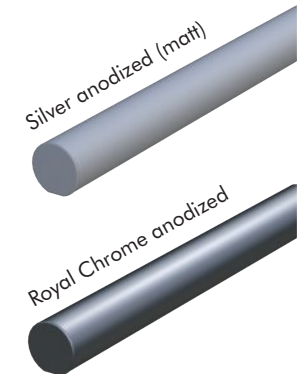

Colour options

Free instant quotes
www.balconette.co.uk