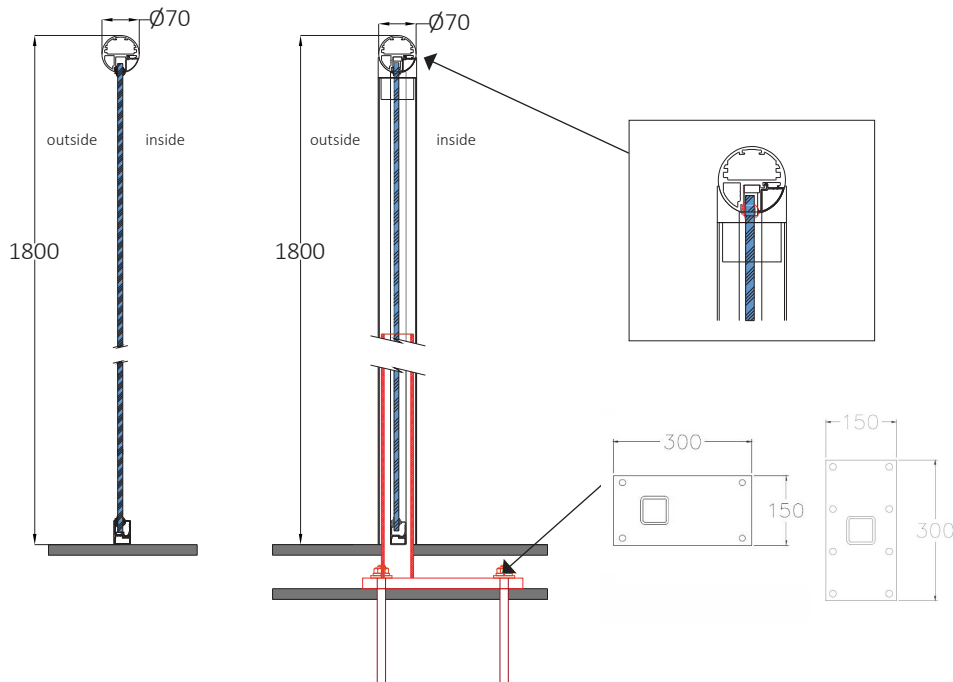

Orbit Privacy Screen

Hybrid®

Section

Parameters
Height limits: Max 1800mm.
Length limits for normal wind loads: Max 3000mm without posts, 1600mm post spans.
Length limits for severe wind loads: Max 2300mm without posts, 1300mm post spans.
Colour options: Silver anodised (matt) or Royal Chrome anodised.
Glass options: Satinised (opaque), clear or tinted.
Optional extra: BalcoNano® self-cleaning coating.