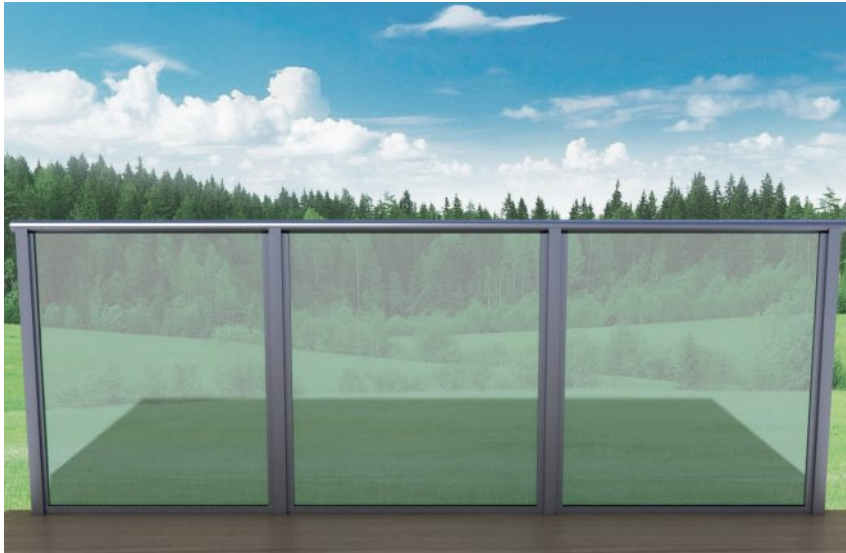

Orbit Privacy Screen

Hybrid®

Section

Parameters
Height limits: Max 1800mm.
Length limits for normal wind loads: Max 3000mm without posts, 1600mm post spans.
Length limits for severe wind loads: Max 2300mm without posts, 1300mm post spans.
Colour options: Silver anodised (matt) or Royal Chrome anodised.
Glass options: Satinised (opaque), clear or tinted.
Optional extra: BalcoNano® self-cleaning coating.