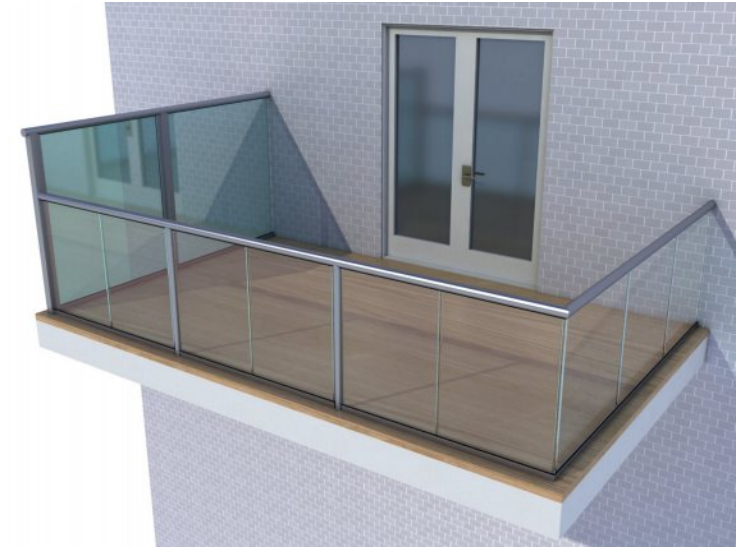

Orbit Privacy Screen

Hybrid®

Section

Parameters
Height limits: Max 1800mm.
Length limits for normal wind loads: Max 3000mm without posts, 1600mm post spans.
Length limits for severe wind loads: Max 2300mm without posts, 1300mm post spans.
Colour options: Silver anodised (matt) or Royal Chrome anodised.
Glass options: Satinised (opaque), clear or tinted.
Optional extra: BalcoNano® self-cleaning coating.