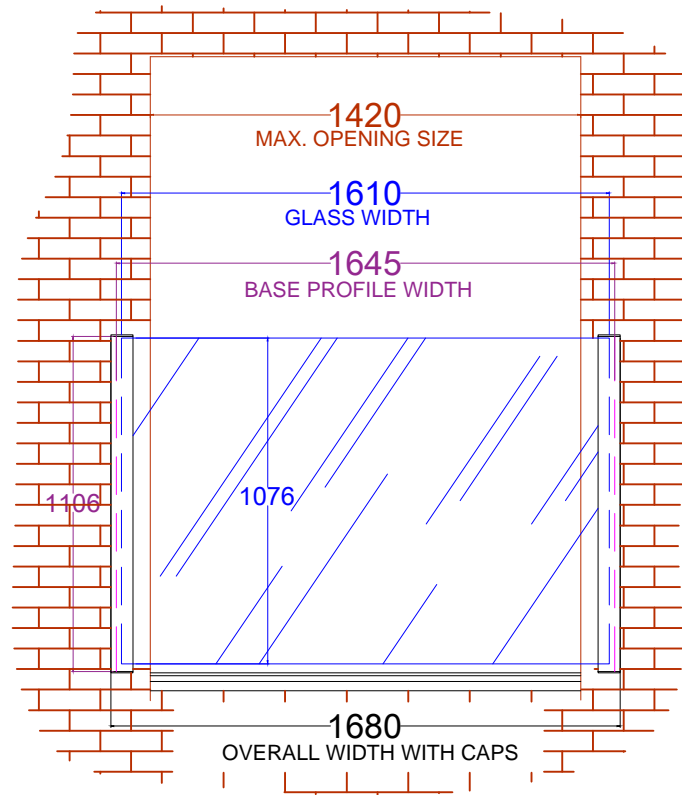

# Frameless Juliette Balcony 1680mm Product code - FBAL168R

## External elevation

## Section

## Plan view

Notes: Not To Scale

Weight of glass panel approximately: 93Kg

Balcony Systems Solutions Ltd.  
 Unit 6 Systems House, Eastbourne Road,  
 Blindley Heath, Surrey, RH7 6JP  
 Tel: 01342410411 Fax: 01342410412  
[www.balconette.co.uk](http://www.balconette.co.uk)