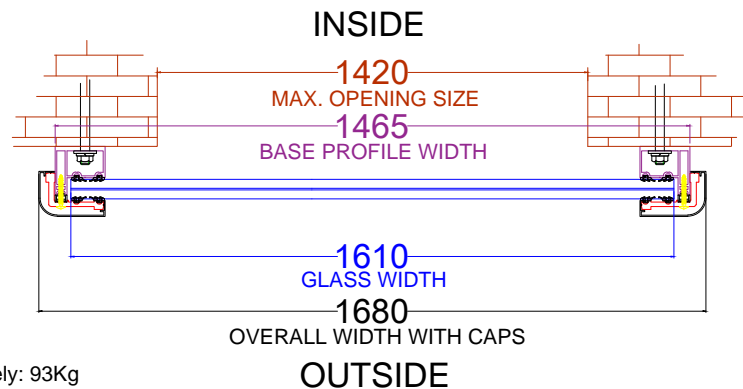

Plan view

Notes: Not To Scale

Weight of glass panel approximately: 93Kg

Balcony Systems Solutions Ltd.
Unit 6 Systems House, Eastbourne Road,
Blindley Heath, Surrey, RH7 6JP
Tel: 01342410411 Fax: 01342410412
www.balconette.co.uk