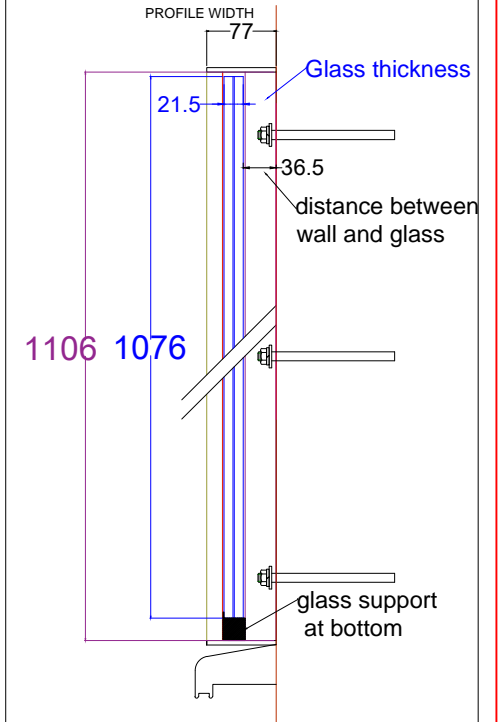

# Frameless Juliette Balcony 1680mm Product code - FBAL168R

## External elevation

## Section

## Plan view

Notes: Not To Scale

Weight of glass panel approximately: 93Kg

Balcony Systems Solutions Ltd.  
 Unit 6 Systems House, Eastbourne Road,  
 Blindley Heath, Surrey, RH7 6JP  
 Tel: 01342410411 Fax: 01342410412  
[www.balconette.co.uk](http://www.balconette.co.uk)