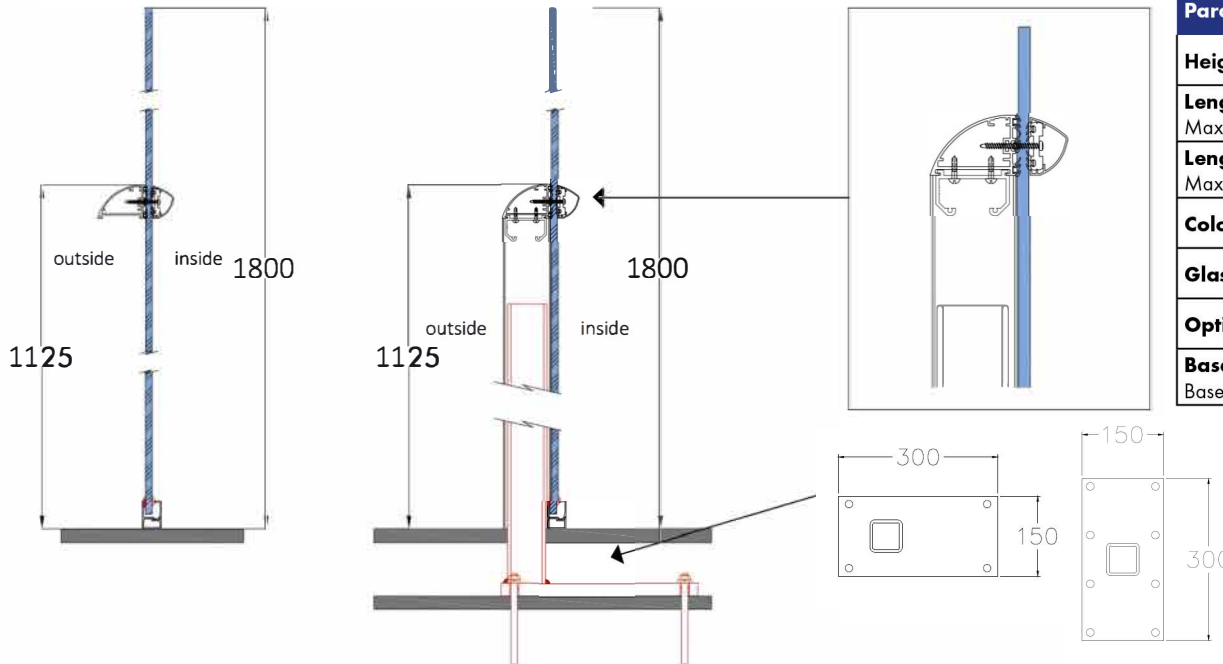

Aerofoil Infinity Screen System

Section

Parameters

Height limits: Max 1800mm.

Length limits for normal wind loads:

Max 2750mm without posts, 1925mm post spans.

Length limits for severe wind loads:

Max 2300mm without posts, 1600mm post spans.

Colour options: Silver anodised (matt) or Royal Chrome anodised.

Glass options: Satinised (opaque), clear or tinted.

Optional extra: BalcoNano® self-cleaning coating.

Base plate options: 300mm x 150mm with 8 or 4 holes.