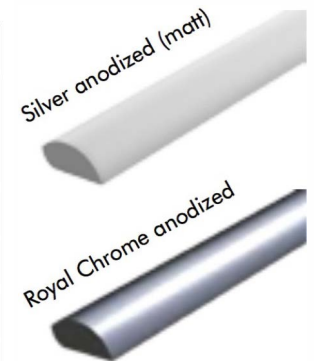

Colour options: Silver anodised (matt) or Royal Chrome anodised.

Glass options: Satinised (opaque), clear or tinted.

Optional extra: BalcoNano® self-cleaning coating.

Base plate options: 300mm x 150mm with 8 or 4 holes.

Base plate covers available in Royal Chrome or Silver anodised.

Colour options

Hybrid®

www.balconette.co.uk