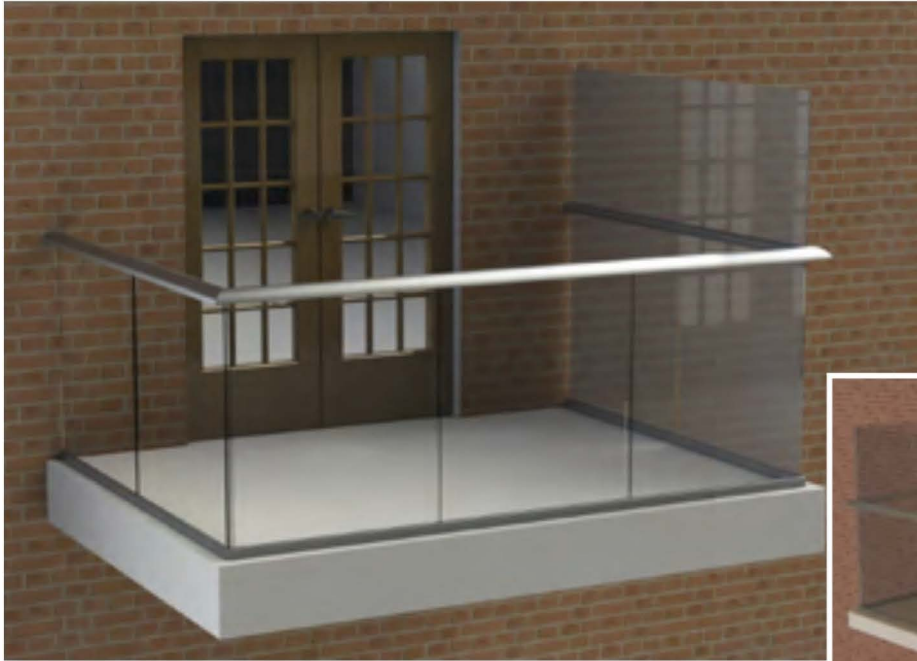

Aerofoil Infinity Screen System

Section

Parameters

Height limits: Max 1800mm.

Length limits for normal wind loads:

Max 2750mm without posts, 1925mm post spans.

Length limits for severe wind loads:

Max 2300mm without posts, 1600mm post spans.

Colour options: Silver anodised (matt) or Royal Chrome anodised.

Glass options: Satinised (opaque), clear or tinted.

Optional extra: BalcoNano® self-cleaning coating.

Base plate options: 300mm x 150mm with 8 or 4 holes.

Base plate covers available in Royal Chrome or Silver anodised.

Colour options

Hybrid®

www.balconette.co.uk