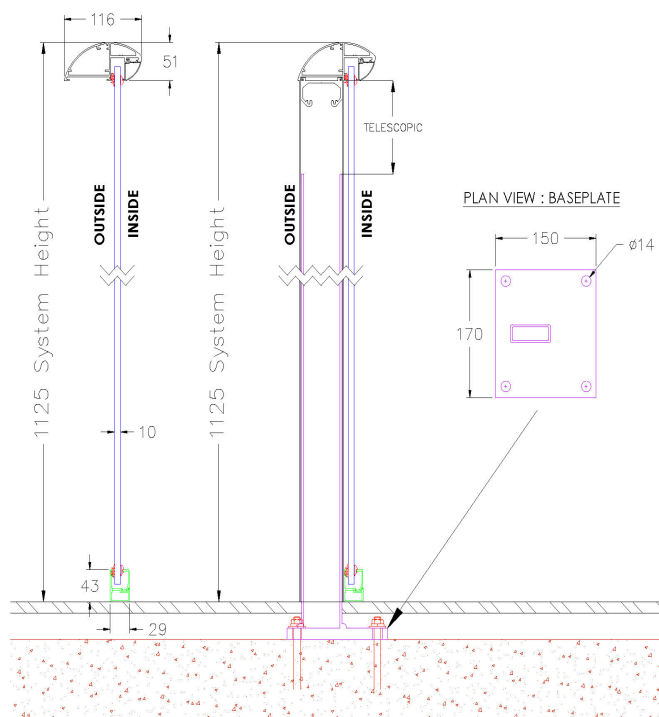

# Aerofoil Balustrade System

## Section

## Parameters

Max structural length without posts 4000mm  
Max post spacing 2100mm