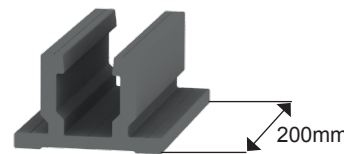

Technical details - SG10 Semi Frameless System

Continuous Glazing Channel

Base Fixing every 900 - 1000 mm

Parameters

Max structural length without posts: unlimited

Handrail colour options

Royal Chrome anodised

Glass options

15mm clear toughened

15mm satin (opaque) toughened

Optional extra

BalcoNano® Self-cleaning coating

Laminated glass options available

Free instant quotes

www.balconette.co.uk