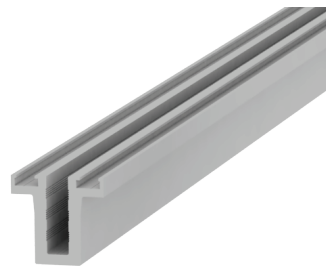

Technical details - SG10 Semi Frameless System

Continuous Glazing Channel

Base Fixing every 900 - 1000 mm

Parameters

Max structural length without posts: unlimited

Handrail colour options

Royal Chrome anodised

Glass options

15mm clear toughened

15mm satin (opaque) toughened

Optional extra

BalcoNano® Self-cleaning coating

Laminated glass options available

Free instant quotes

www.balconette.co.uk