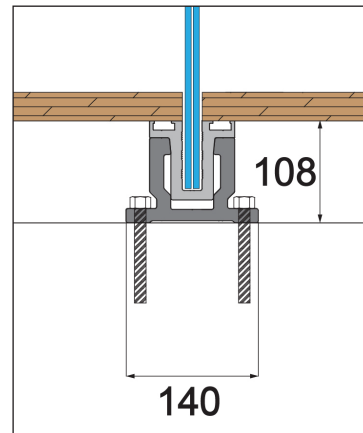

Technical details - SG10 Semi Frameless System

Continuous Glazing Channel

Base Fixing every 900 - 1000 mm

Parameters

Max structural length without posts: unlimited

Handrail colour options

Royal Chrome anodised