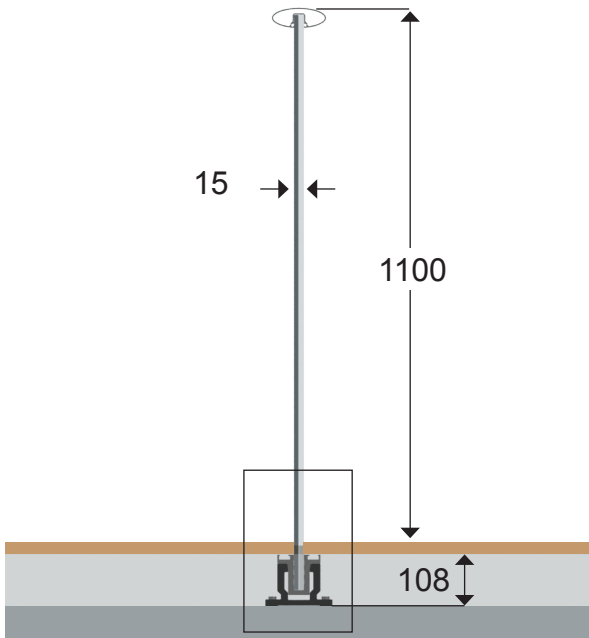

Technical details - SG10 Semi Frameless System

Continuous Glazing Channel

Base Fixing every 900 - 1000 mm

Parameters

Max structural length without posts: unlimited

Handrail colour options

Royal Chrome anodised