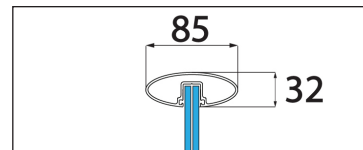

Technical details - SG10 Semi Frameless System

Continuous Glazing Channel

Base Fixing every 900 - 1000 mm

Parameters

Max structural length without posts: unlimited

Handrail colour options

Royal Chrome anodised