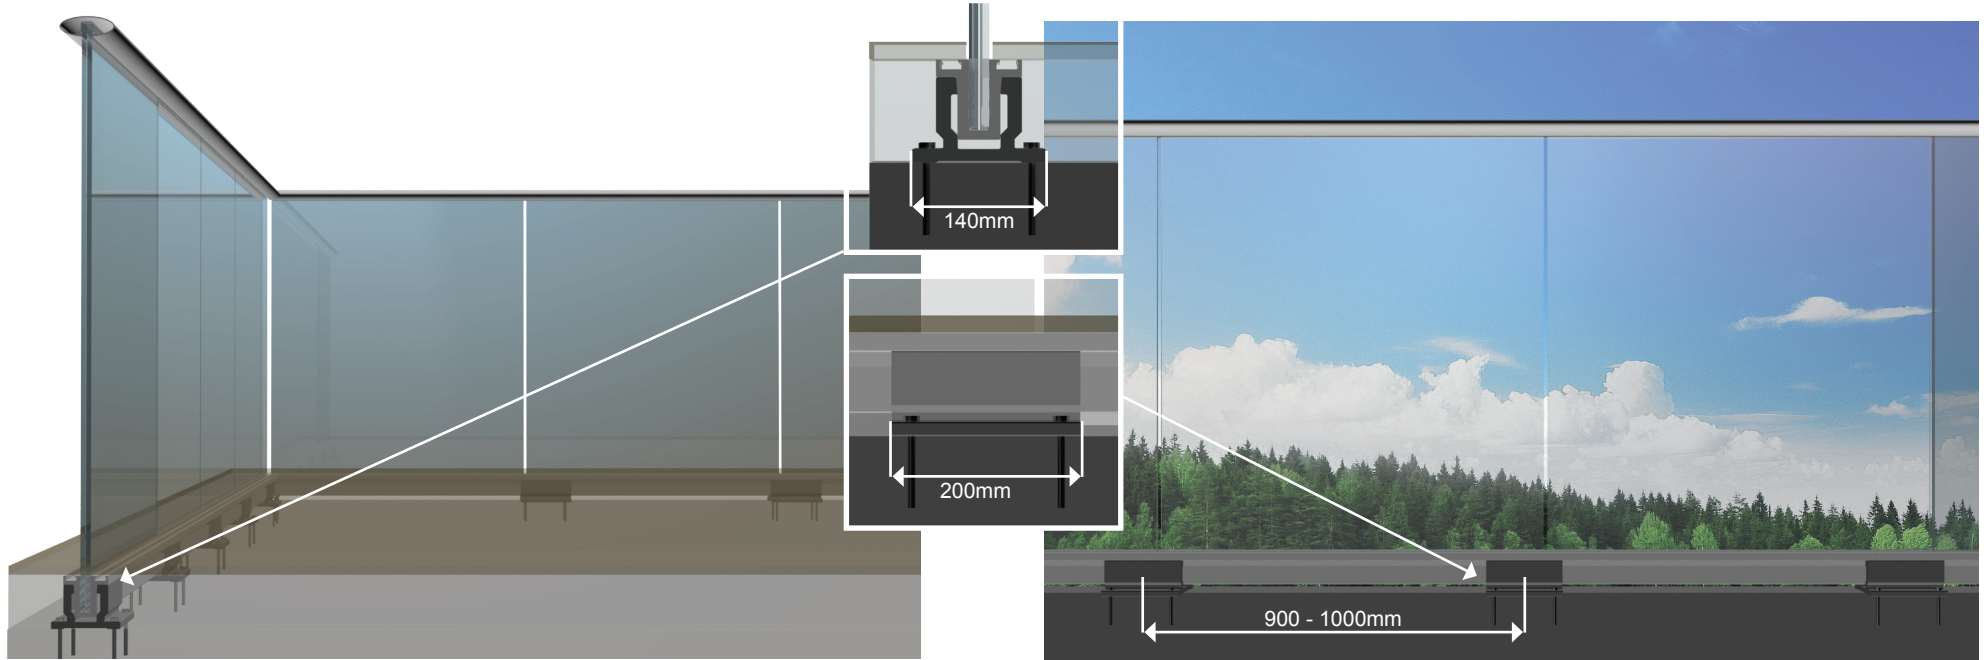

Technical details - SG10 Semi Frameless System

Continuous Glazing Channel

Base Fixing every 900 - 1000 mm

Parameters

Max structural length without posts: unlimited

Handrail colour options

Royal Chrome anodised

Glass options

15mm clear toughened

15mm satin (opaque) toughened

Optional extra

BalcoNano® Self-cleaning coating

Laminated glass options available

Free instant quotes

www.balconette.co.uk