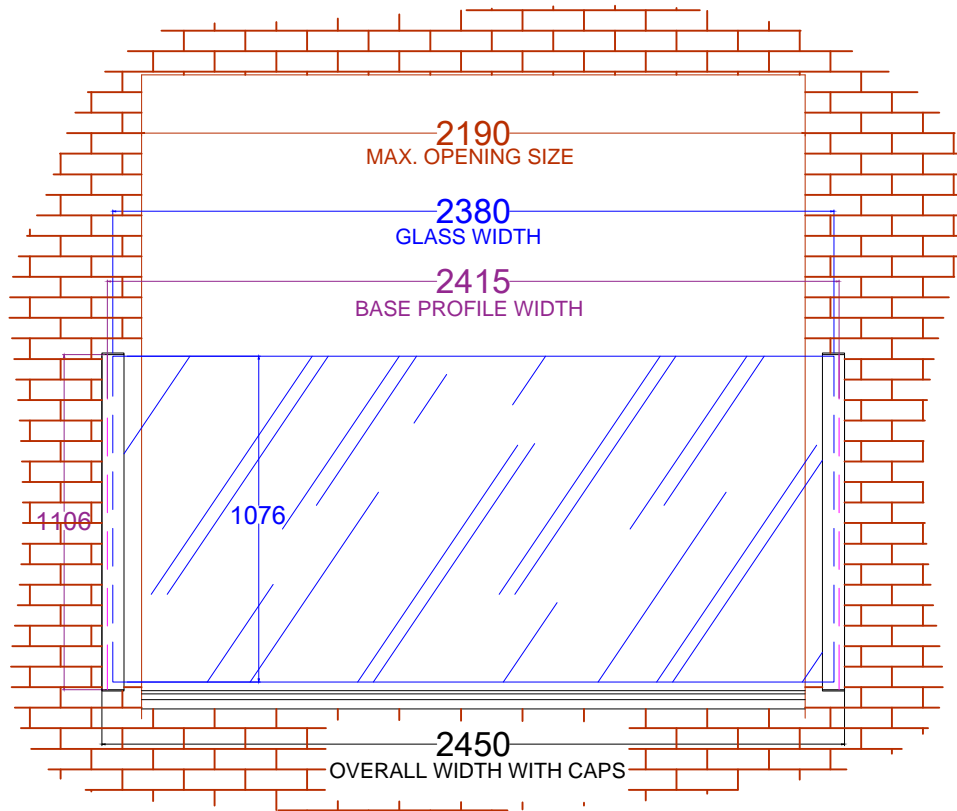

# Frameless Juliette Balcony 2450mm Product code - FBAL245R

## External elevation

## Section

## Plan view

Notes: Not To Scale

Weight of glass panel approximately: 138Kg

Balcony Systems Solutions Ltd.  
 Unit 6 Systems House, Eastbourne Road,  
 Blindley Heath, Surrey, RH7 6JP  
 Tel: 01342410411 Fax: 01342410412  
[www.balconette.co.uk](http://www.balconette.co.uk)