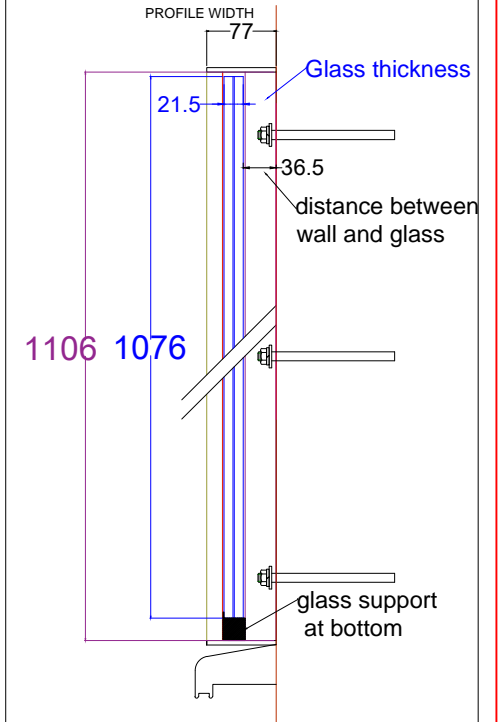

# Frameless Juliette Balcony 2450mm Product code - FBAL245R

## External elevation

## Section

## Plan view

Notes: Not To Scale

Weight of glass panel approximately: 138Kg

Balcony Systems Solutions Ltd.  
 Unit 6 Systems House, Eastbourne Road,  
 Blindley Heath, Surrey, RH7 6JP  
 Tel: 01342410411 Fax: 01342410412  
[www.balconette.co.uk](http://www.balconette.co.uk)