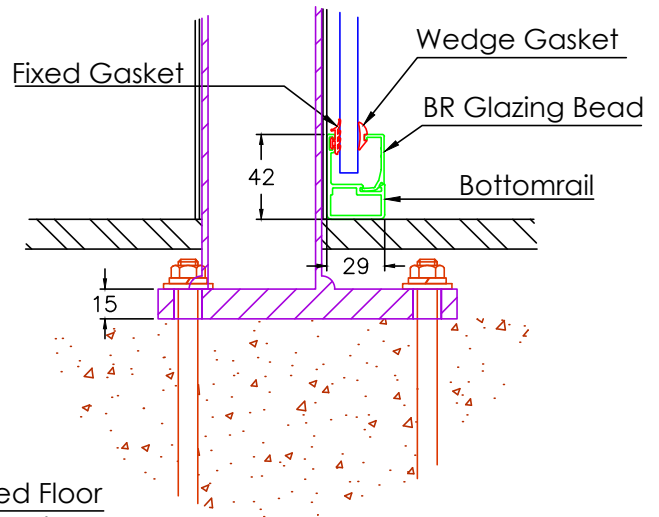

SECTION VIEW : SYSTEM

DETAILED VIEW : HANDRAIL

DETAILED VIEW : BOTTOMRAIL

PLAN VIEW : BASEPLATE

Hybrid by **Balconette**

UNLESS OTHERWISE STATED ALL DIMENSIONS IN MILLIMETERS. DO NOT SCALE FROM THIS DRAWING.
 BALCONY SYSTEM SOLUTIONS LTD. UNIT 6 SYSTEMS HOUSE, EASTBOURNE ROAD, BLINDLEY HEATH, SURREY, RH7 6JP
 TEL: 01342 410 411 FAX: 01342 410 412 WWW.BALCONETTE.CO.UK