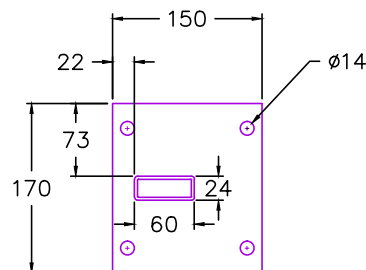

SECTION VIEW : SYSTEM

DETAILED VIEW : HANDRAIL

DETAILED VIEW : BOTTOMRAIL

PLAN VIEW : BASEPLATE

Hybrid by **Balconette**

UNLESS OTHERWISE STATED ALL DIMENSIONS IN MILLIMETERS. DO NOT SCALE FROM THIS DRAWING.
 BALCONY SYSTEM SOLUTIONS LTD. UNIT 6 SYSTEMS HOUSE, EASTBOURNE ROAD, BLINDLEY HEATH, SURREY, RH7 6JP
 TEL: 01342 410 411 FAX: 01342 410 412 WWW.BALCONETTE.CO.UK