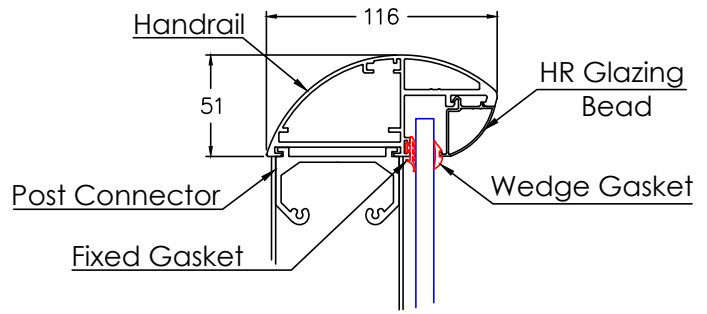

SECTION VIEW : SYSTEM

DETAILED VIEW : HANDRAIL

DETAILED VIEW : BOTTOMRAIL

PLAN VIEW : BASEPLATE

Hybrid by **Balconette**

UNLESS OTHERWISE STATED ALL DIMENSIONS IN MILLIMETERS. DO NOT SCALE FROM THIS DRAWING.
 BALCONY SYSTEM SOLUTIONS LTD. UNIT 6 SYSTEMS HOUSE, EASTBOURNE ROAD, BLINDLEY HEATH, SURREY, RH7 6JP
 TEL: 01342 410 411 FAX: 01342 410 412 WWW.BALCONETTE.CO.UK