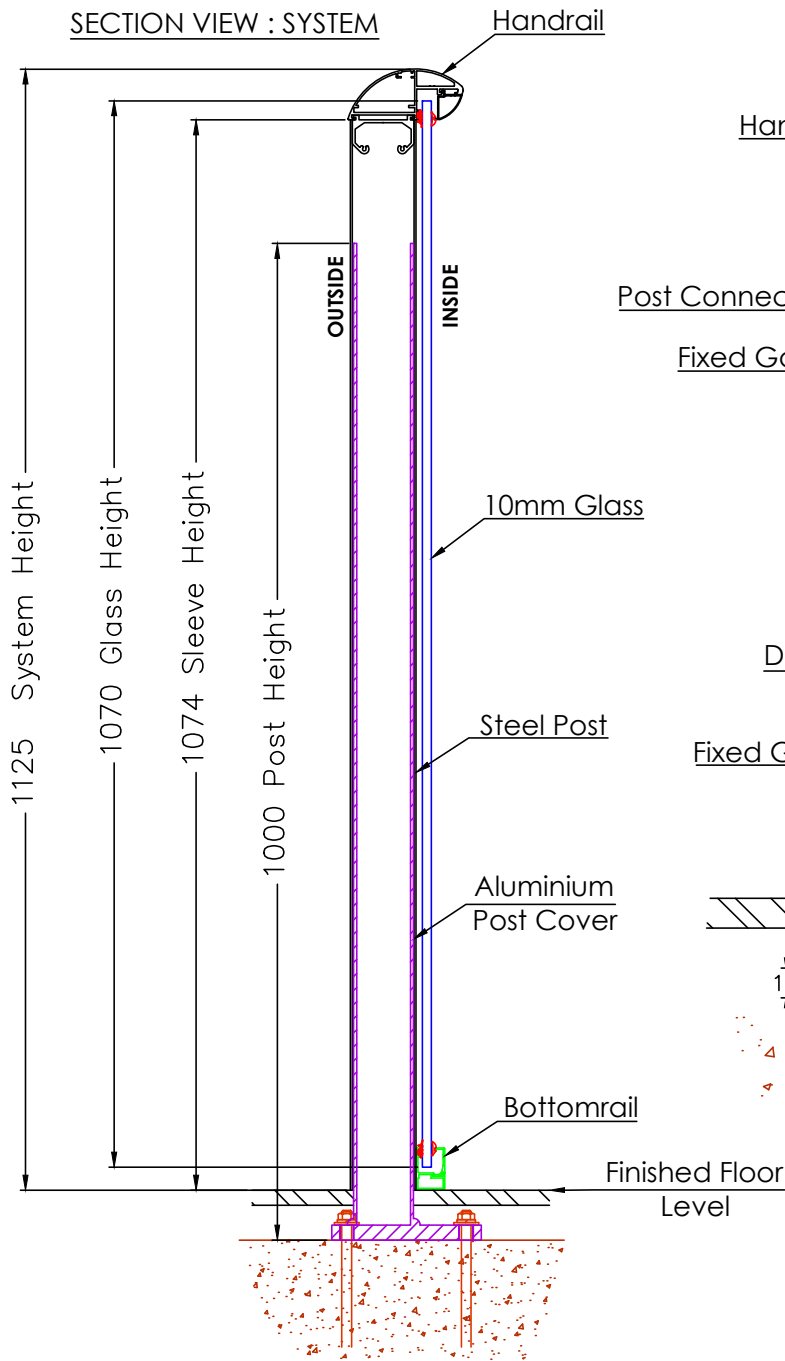

SECTION VIEW : SYSTEM

DETAILED VIEW : HANDRAIL

DETAILED VIEW : BOTTOMRAIL

PLAN VIEW : BASEPLATE

Hybrid by **Balconette**

UNLESS OTHERWISE STATED ALL DIMENSIONS IN MILLIMETERS. DO NOT SCALE FROM THIS DRAWING.
 BALCONY SYSTEM SOLUTIONS LTD. UNIT 6 SYSTEMS HOUSE, EASTBOURNE ROAD, BLINDLEY HEATH, SURREY, RH7 6JP
 TEL: 01342 410 411 FAX: 01342 410 412 WWW.BALCONETTE.CO.UK

IMPORTANT NOTE IF DOWNLOADED OR VIEWED ONLINE:

WE TRY TO KEEP ALL INFORMATION ON OUR WEBSITE UP TO DATE. BEFORE USING THE SIZES AND INFORMATION IN THIS DOCUMENT PLEASE CONTACT OUR TECHNICAL DEPARTMENT TO ENSURE THIS IS THE LATEST AND CORRECT DRAWING FOR THIS DETAIL. IT IS THE RESPONSIBILITY OF THE CUSTOMER/USER TO ENSURE TO CHECK THIS AND NO RESPONSIBILITY IS ACCEPTED BY BALCONETTE FOR ANY LOSS OR DAMAGE ARISING IN ANY WAY FROM RELYING ON THE INFORMATION IN THIS DOCUMENT WITHOUT CHECKING THIS WITH US FIRST.