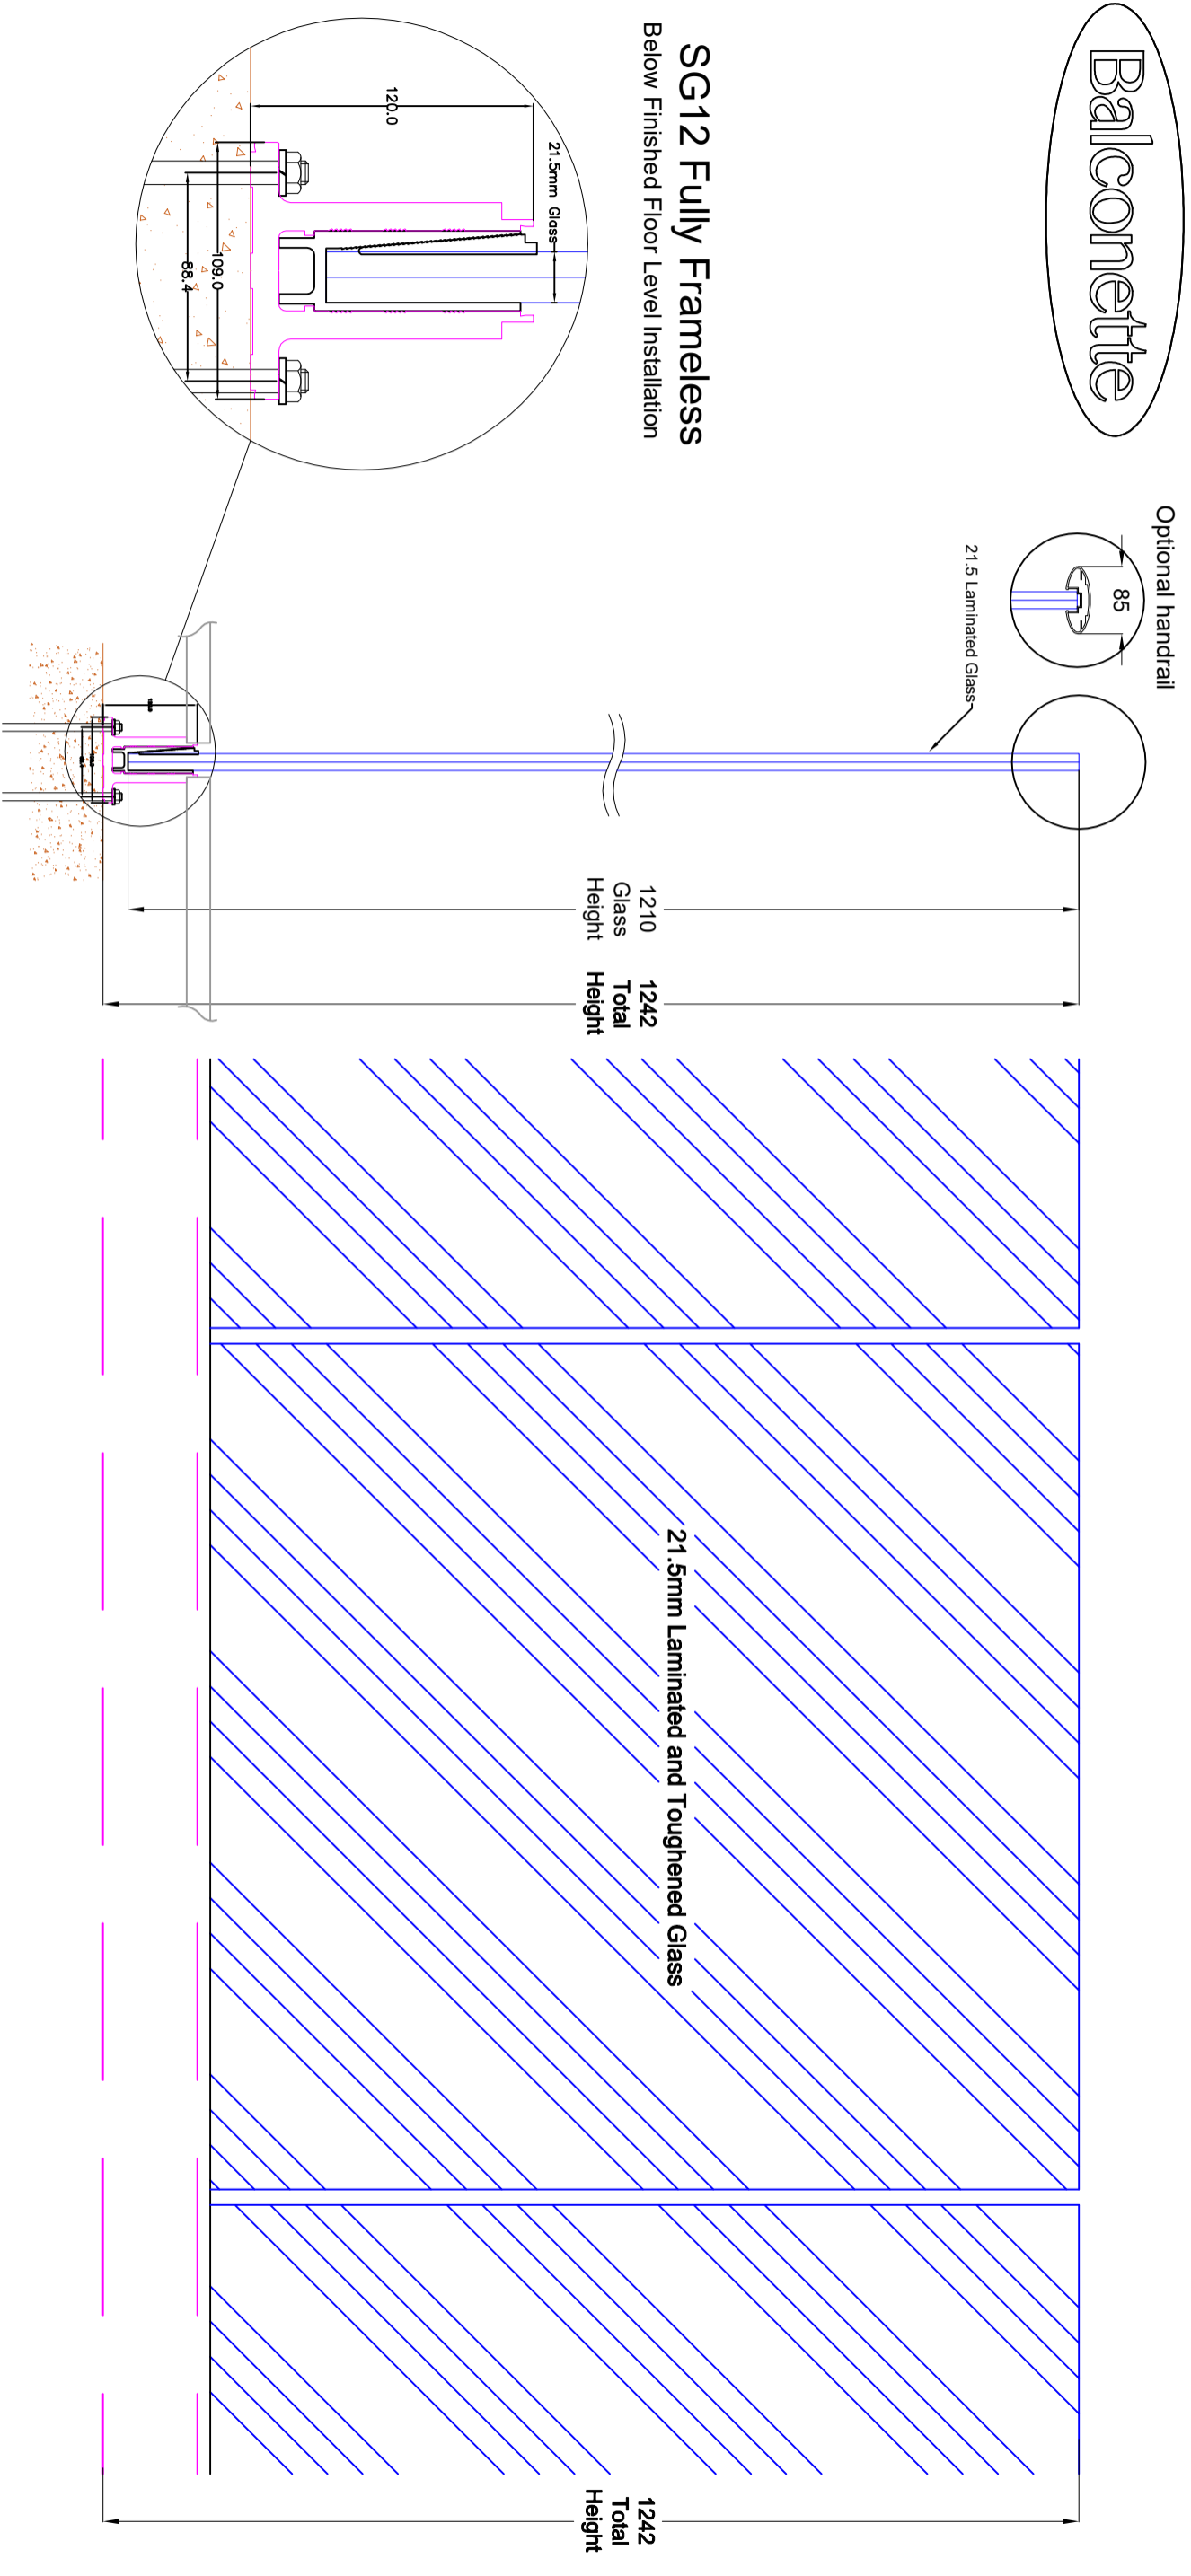

SG12 Fully Frameless - Below Finished Floor Level (FF- BFFL)

Balconette

Balcony Systems Solutions LTD: Unit 6, Systems House, Eastbourne Road, Blindley Heath, RH7 6JP, United Kingdom
Technical Department E-mail: technical@balconette.co.uk Telephone: 01342 410 411 Fax: 01342 410 412

www.balconette.co.uk

Unless otherwise specified, dimensions are in millimeters. **DO NOT SCALE DRAWING.** If in doubt ask.