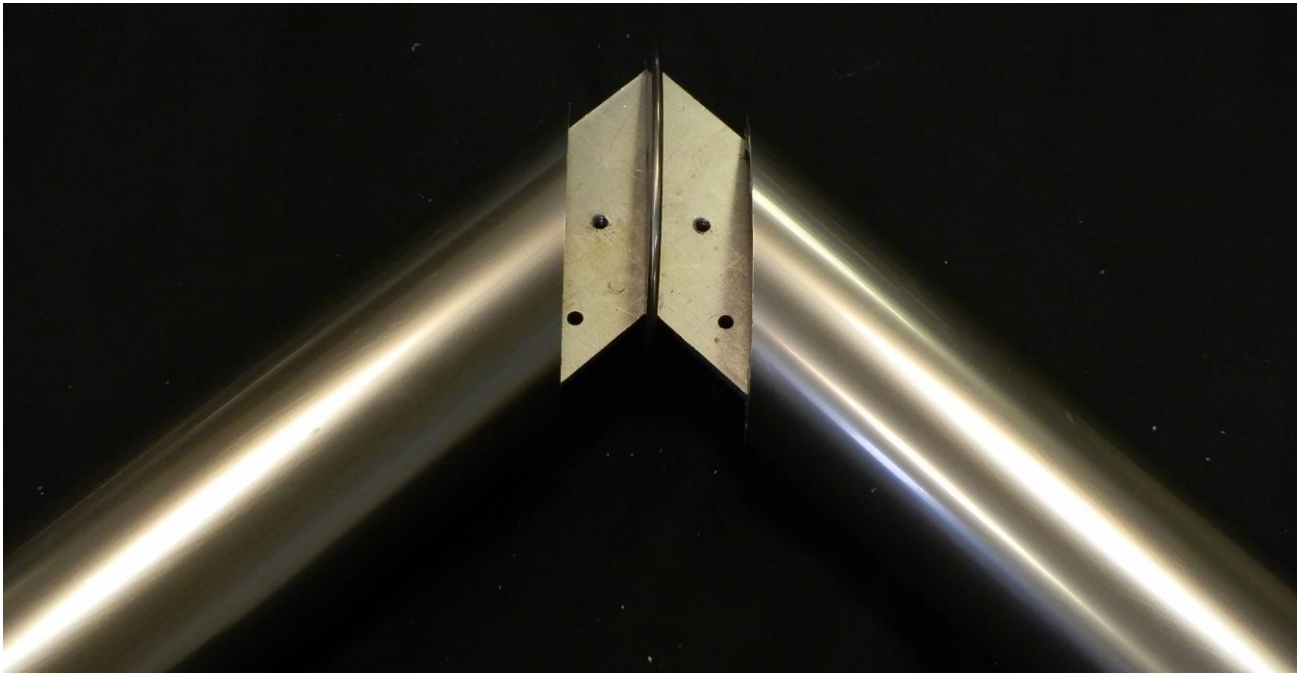

Balconette

Unit 6 Systems House, Eastbourne Road, Blindley Heath, Lingfield, Surrey RH7 6JP

Tel: 01342 410411 Fax: 01342 410412

Balconette is a trading name of Balcony Systems Solutions Limited. Registration No: 6937600 VAT: 975 6213 93

www.balconette.co.uk