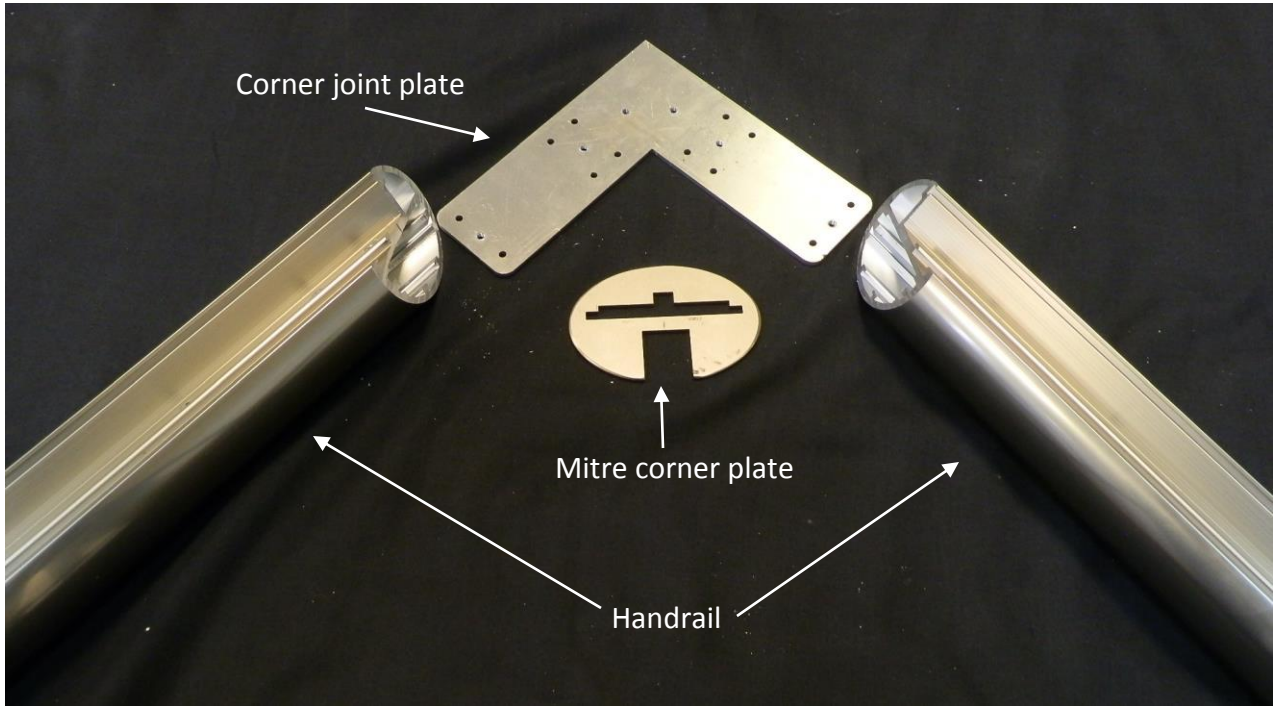

Mitre corner plates assembly guide for balcony 1 system handrails

Slide corner joint plate into one of the handrails and tighten screws.

Balconette

Unit 6 Systems House, Eastbourne Road, Blindley Heath, Lingfield, Surrey RH7 6JP