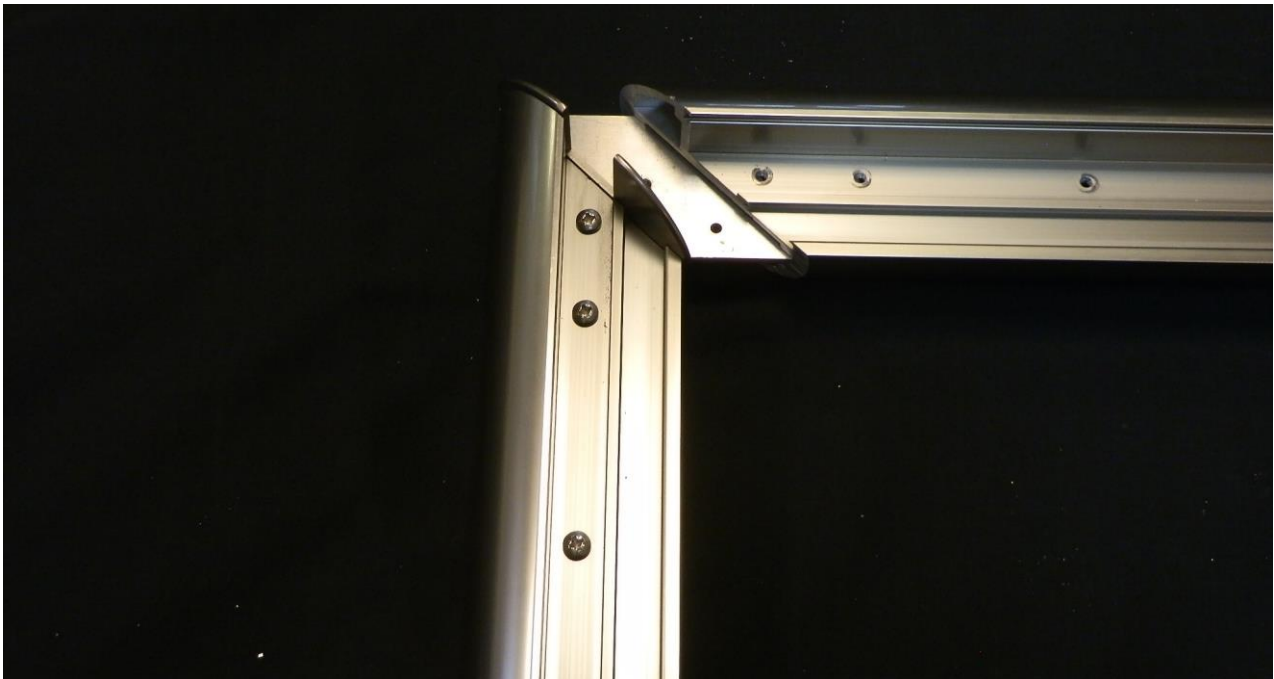

Balconette

Unit 6 Systems House, Eastbourne Road, Blindley Heath, Lingfield, Surrey RH7 6JP

Tel: 01342 410411 Fax: 01342 410412

Balconette is a trading name of Balcony Systems Solutions Limited. Registration No: 6937600 VAT: 975 6213 93

www.balconette.co.uk