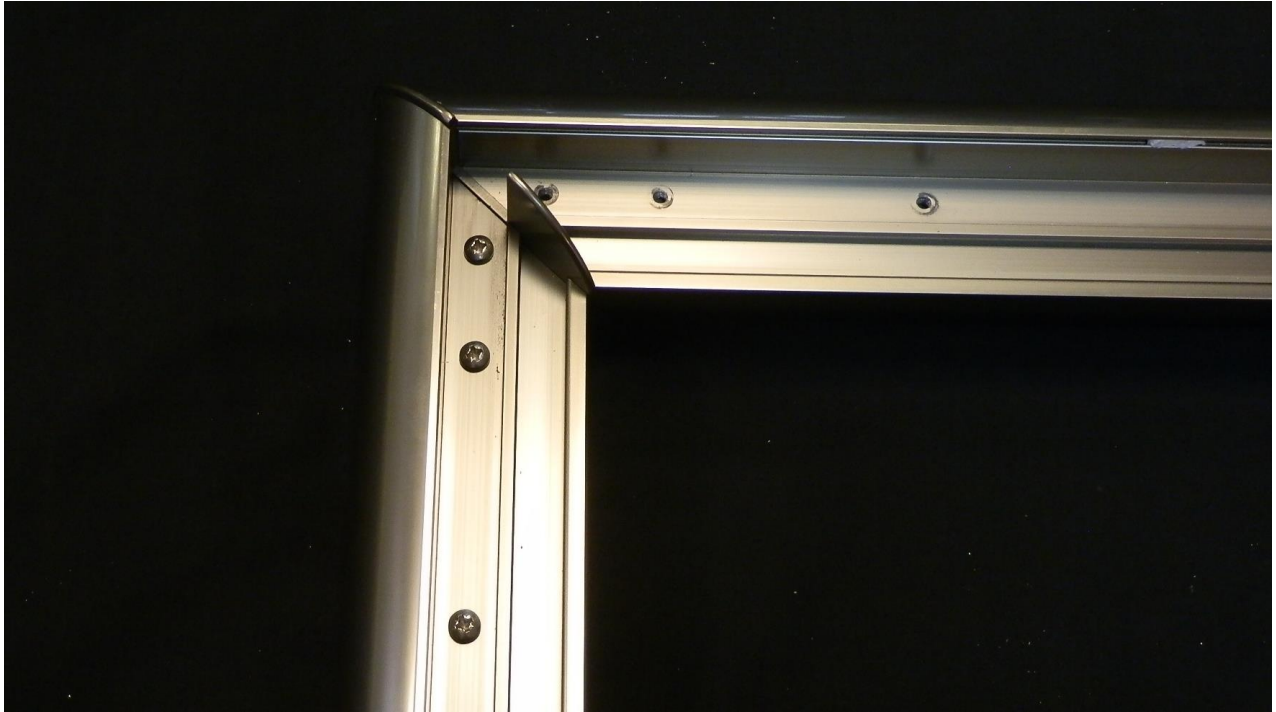

Balconette

Unit 6 Systems House, Eastbourne Road, Blindley Heath, Lingfield, Surrey RH7 6JP

Tel: 01342 410411 Fax: 01342 410412

Balconette is a trading name of Balcony Systems Solutions Limited. Registration No: 6937600 VAT: 975 6213 93

www.balconette.co.uk