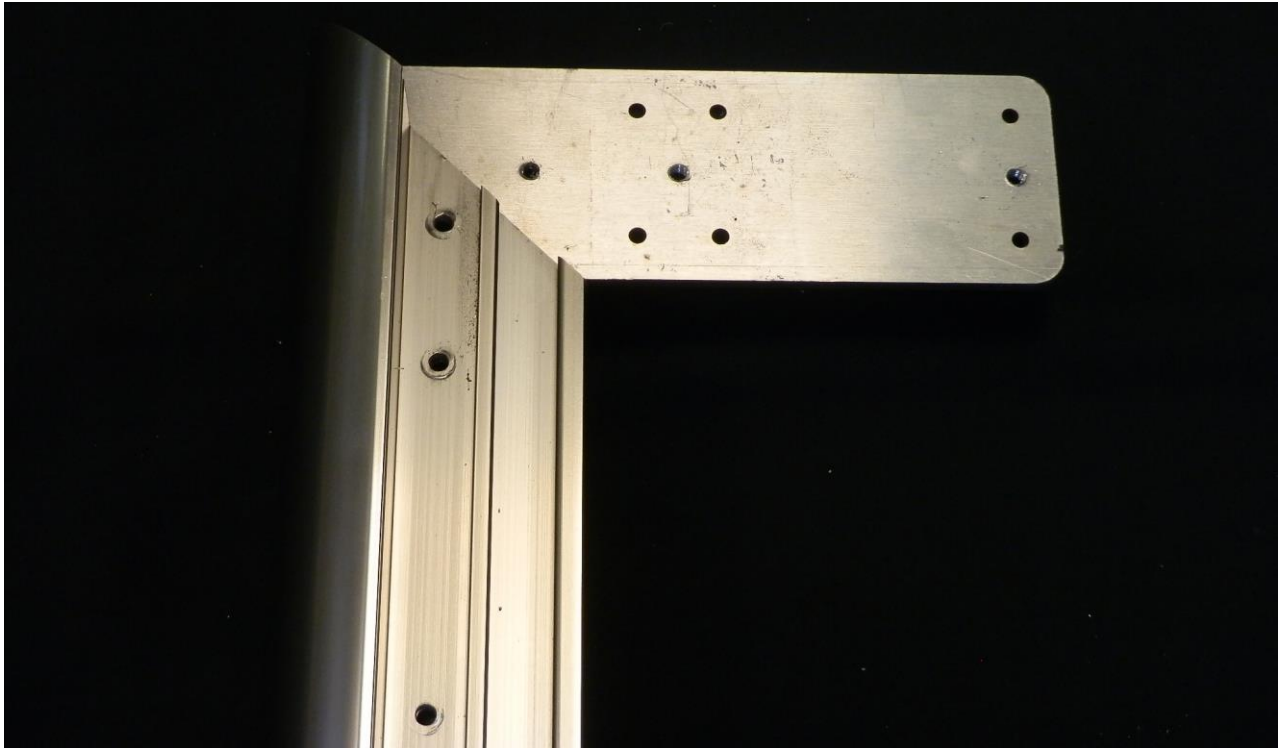

Mitre corner plates assembly guide for balcony 1 system handrails

Slide corner joint plate into one of the handrails and tighten screws.

Balconette

Unit 6 Systems House, Eastbourne Road, Blindley Heath, Lingfield, Surrey RH7 6JP