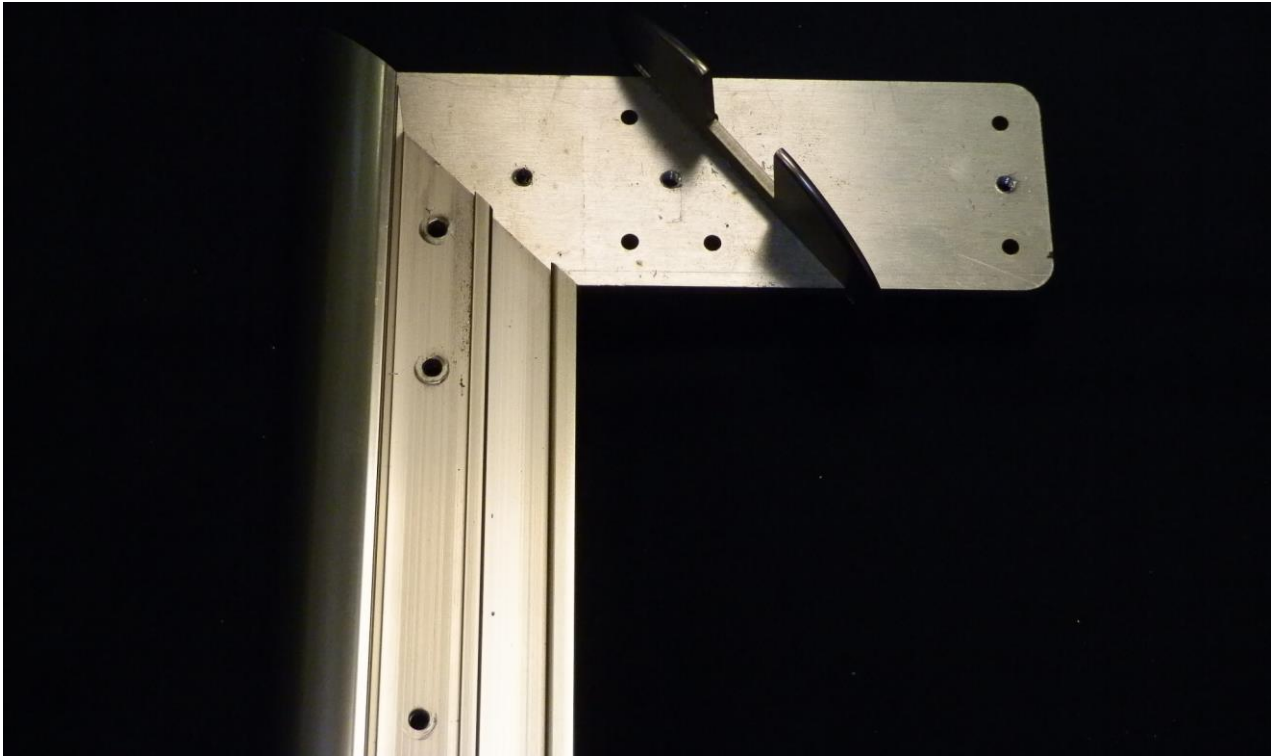

Slide mitre plate onto corner plate.

Slide second side of handrail onto corner plate.