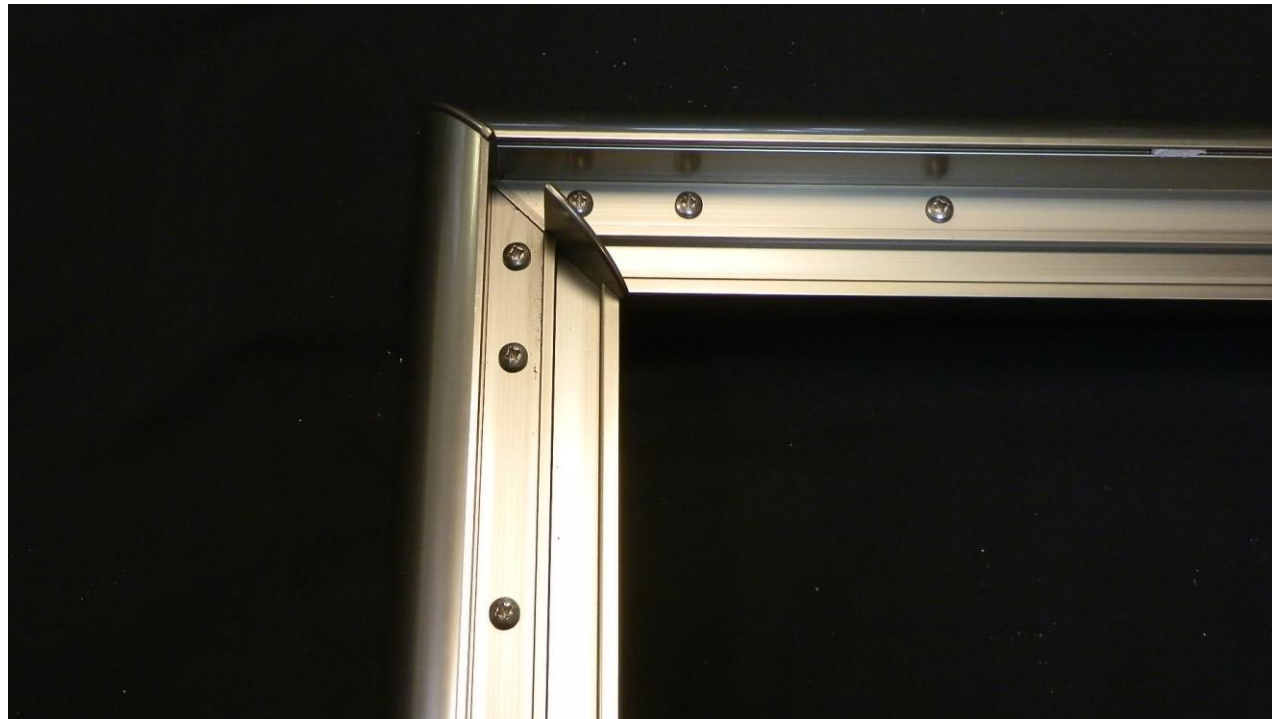

Balconette

Unit 6 Systems House, Eastbourne Road, Blindley Heath, Lingfield, Surrey RH7 6JP

Tel: 01342 410411 Fax: 01342 410412

Balconette is a trading name of Balcony Systems Solutions Limited. Registration No: 6937600 VAT: 975 6213 93

www.balconette.co.uk