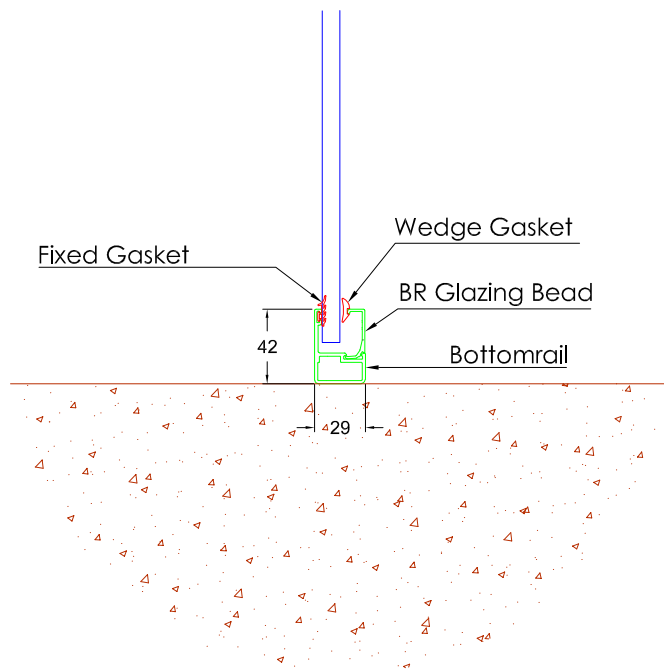

SECTION VIEW : SYSTEM

DETAILED VIEW : HANDRAIL

DETAILED VIEW : BOTTOMRAIL

Signature: .....

Print Name: .....

Date: .....

UNLESS OTHERWISE STATED ALL DIMENSIONS IN MILLIMETERS. DO NOT SCALE FROM THIS DRAWING.  
BALCONY SYSTEM SOLUTIONS LTD, UNIT 6 SYSTEMS HOUSE, EASTBOURNE ROAD, BUNDLEY HEATH, SURREY, RH7 6JP  
TEL: 01342 410 411 FAX: 01342 410 412 WWW.BALCONETTE.CO.UK