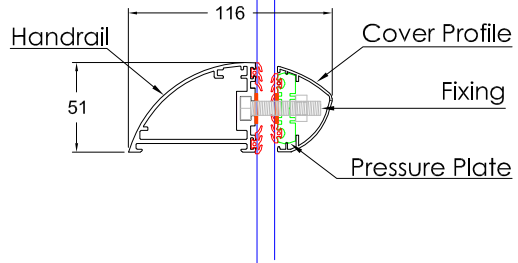

SECTION VIEW : SYSTEM

DETAILED VIEW : HANDRAIL

DETAILED VIEW : BOTTOMRAIL

Signature: .....

Print Name: .....

Date: .....

UNLESS OTHERWISE STATED ALL DIMENSIONS IN MILLIMETERS. DO NOT SCALE FROM THIS DRAWING.  
BALCONY SYSTEM SOLUTIONS LTD, UNIT 6 SYSTEMS HOUSE, EASTBOURNE ROAD, BUNDLEY HEATH, SURREY, RH7 6JP  
TEL: 01342 410 411 FAX: 01342 410 412 WWW.BALCONETTE.CO.UK