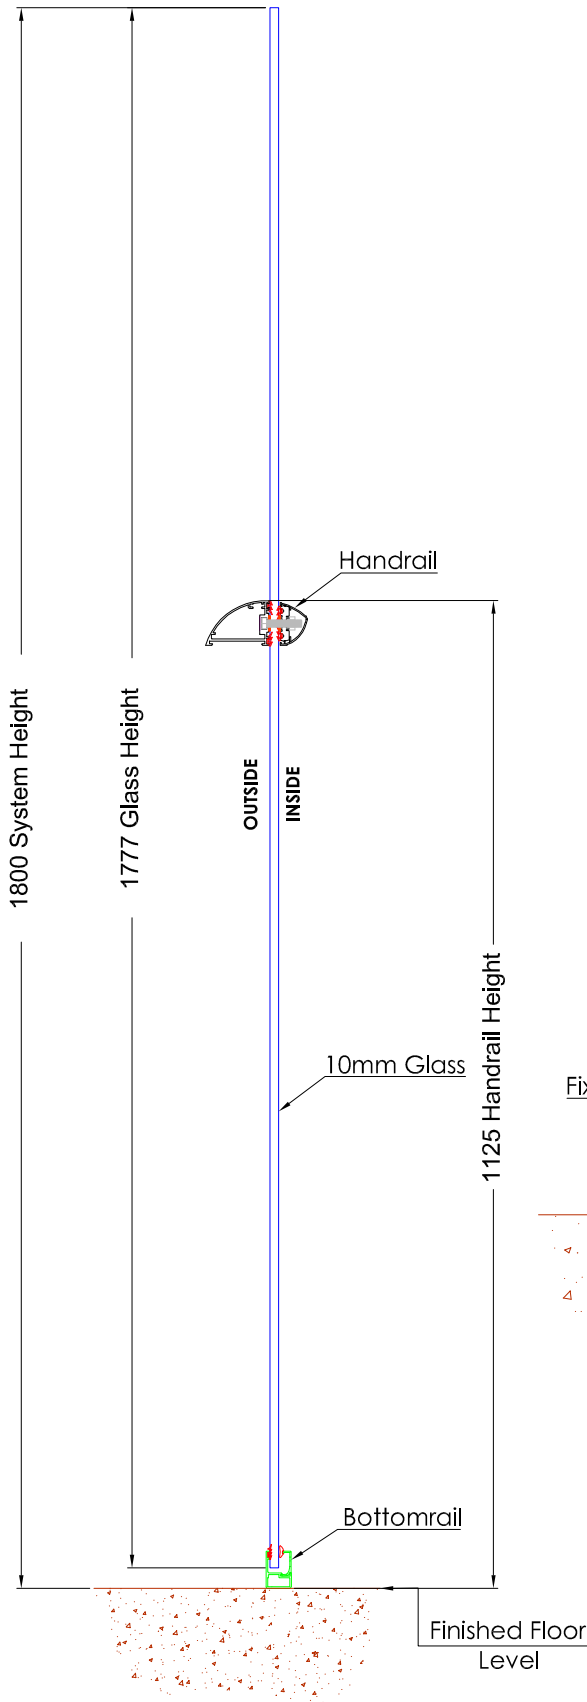

SECTION VIEW : SYSTEM

DETAILED VIEW : HANDRAIL

DETAILED VIEW : BOTTOMRAIL

Signature: .....

Print Name: .....

Date: .....

UNLESS OTHERWISE STATED ALL DIMENSIONS IN MILLIMETERS. DO NOT SCALE FROM THIS DRAWING.  
BALCONY SYSTEM SOLUTIONS LTD, UNIT 6 SYSTEMS HOUSE, EASTBOURNE ROAD, BUNDLEY HEATH, SURREY, RH7 6JP  
TEL: 01342 410 411 FAX: 01342 410 412 WWW.BALCONETTE.CO.UK

IMPORTANT NOTE IF DOWNLOADED OR VIEWED ONLINE:  
WE TRY TO KEEP ALL INFORMATION ON OUR WEBSITE UP TO DATE. BEFORE USING THE SIZES AND INFORMATION IN THIS DOCUMENT PLEASE CONTACT OUR TECHNICAL DEPARTMENT TO ENSURE THIS IS THE LATEST AND CORRECT DRAWING FOR THIS DETAIL. IT IS THE RESPONSIBILITY OF THE CUSTOMER/USER TO ENSURE TO CHECK THIS AND NO RESPONSIBILITY IS ACCEPTED BY BALCONETTE FOR ANY LOSS OR DAMAGE ARISING IN ANY WAY FROM RELYING ON THE INFORMATION IN THIS DOCUMENT WITHOUT CHECKING THIS WITH US FIRST.