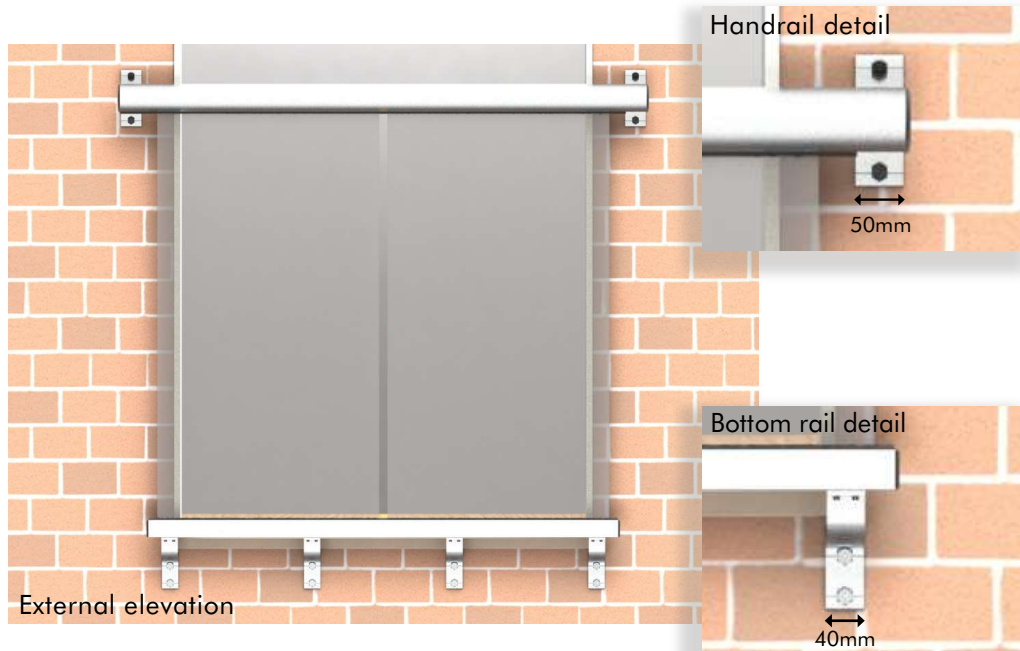

Traditional Juliet Balcony System

| Standard sizes available | Glass options |
|--------------------------|--------------------------------------|
| 1000mm handrail width | Standard models |
| 1280mm handrail width | 10mm clear toughened |
| 1500mm handrail width | Custom models |
| 1680mm handrail width | 10mm clear toughened |
| 1860mm handrail width | 10mm green toughened |
| 2180mm handrail width | 10mm grey toughened |
| 2450mm handrail width | 10mm bronze toughened |
| 2840mm handrail width | 10mm satin (opaque) toughened |
| 3200mm handrail width | Optional extra (for all glass types) |
| Custom sizes available | BalcoNano® self-cleaning coating |

Colour options

View from inside

3D external view