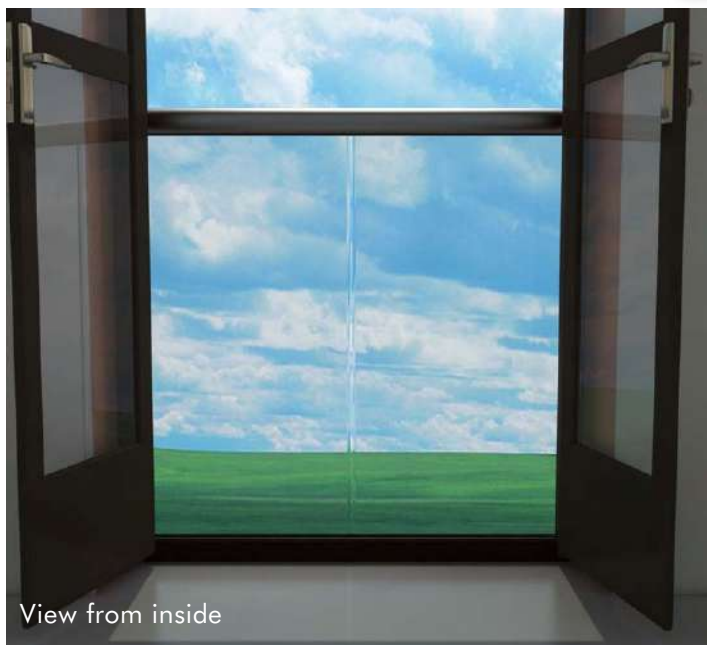

Traditional Juliet Balcony System

| Standard sizes available | Glass options |
|--------------------------|--------------------------------------|
| 1000mm handrail width | Standard models |
| 1280mm handrail width | 10mm clear toughened |
| 1500mm handrail width | Custom models |
| 1680mm handrail width | 10mm clear toughened |
| 1860mm handrail width | 10mm green toughened |
| 2180mm handrail width | 10mm grey toughened |
| 2450mm handrail width | 10mm bronze toughened |
| 2840mm handrail width | 10mm satin (opaque) toughened |
| 3200mm handrail width | Optional extra (for all glass types) |
| Custom sizes available | BalcoNano® self-cleaning coating |

Colour options

View from inside

3D external view