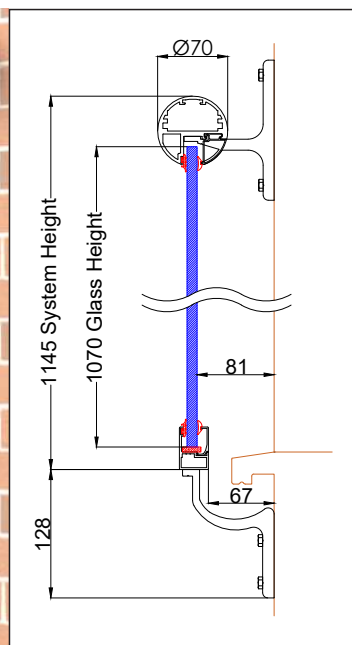

Traditional Juliet Balcony System

| Standard sizes available | Glass options |
|--------------------------|--------------------------------------|
| 1000mm handrail width | Standard models |
| 1280mm handrail width | 10mm clear toughened |
| 1500mm handrail width | Custom models |
| 1680mm handrail width | 10mm clear toughened |
| 1860mm handrail width | 10mm green toughened |
| 2180mm handrail width | 10mm grey toughened |
| 2450mm handrail width | 10mm bronze toughened |
| 2840mm handrail width | 10mm satin (opaque) toughened |
| 3200mm handrail width | Optional extra (for all glass types) |
| Custom sizes available | BalcoNano® self-cleaning coating |

Colour options

View from inside

3D external view