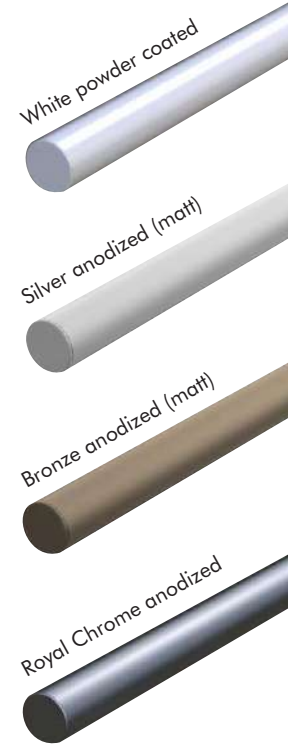

Traditional Juliet Balcony System

| Standard sizes available | Glass options |
|--------------------------|--------------------------------------|
| 1000mm handrail width | Standard models |
| 1280mm handrail width | 10mm clear toughened |
| 1500mm handrail width | Custom models |
| 1680mm handrail width | 10mm clear toughened |
| 1860mm handrail width | 10mm green toughened |
| 2180mm handrail width | 10mm grey toughened |
| 2450mm handrail width | 10mm bronze toughened |
| 2840mm handrail width | 10mm satin (opaque) toughened |
| 3200mm handrail width | Optional extra (for all glass types) |
| Custom sizes available | BalcoNano® self-cleaning coating |

Colour options

View from inside

3D external view