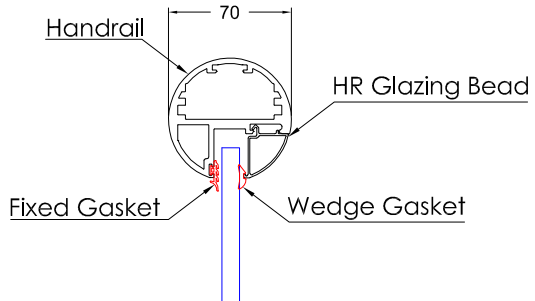

SECTION VIEW : SYSTEM

DETAILED VIEW : HANDRAIL

DETAILED VIEW : BOTTOMRAIL

Signature:

Print Name:

Date:

UNLESS OTHERWISE STATED ALL DIMENSIONS IN MILLIMETERS. DO NOT SCALE FROM THIS DRAWING. BALCONY SYSTEM SOLUTIONS LTD, UNIT 6 SYSTEMS HOUSE, EASTBOURNE ROAD, BLINDLEY HEATH, SURREY, RH7 6JP TEL: 01342 410 411 FAX: 01342 410 412 WWW.BALCONETTE.CO.UK