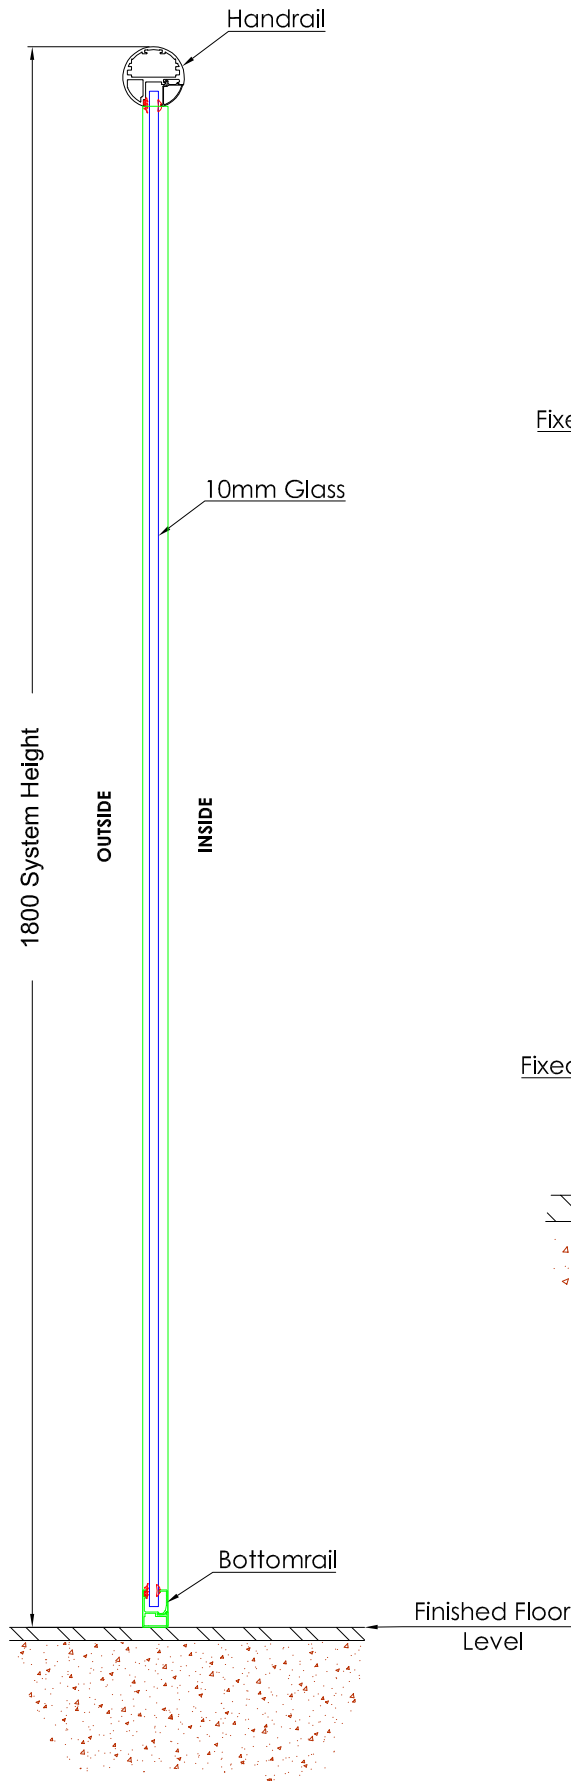

SECTION VIEW : SYSTEM

DETAILED VIEW : HANDRAIL

DETAILED VIEW : BOTTOMRAIL

Signature:

Print Name:

Date:

UNLESS OTHERWISE STATED ALL DIMENSIONS IN MILLIMETERS. DO NOT SCALE FROM THIS DRAWING. BALCONY SYSTEM SOLUTIONS LTD, UNIT 6 SYSTEMS HOUSE, EASTBOURNE ROAD, BLINDLEY HEATH, SURREY, RH7 6JP TEL: 01342 410 411 FAX: 01342 410 412 WWW.BALCONETTE.CO.UK

IMPORTANT NOTE IF DOWNLOADED OR VIEWED ONLINE: WE TRY TO KEEP ALL INFORMATION ON OUR WEBSITE UP TO DATE. BEFORE USING THE SIZES AND INFORMATION IN THIS DOCUMENT PLEASE CONTACT OUR TECHNICAL DEPARTMENT TO ENSURE THIS IS THE LATEST AND CORRECT DRAWING FOR THIS DETAIL. IT IS THE RESPONSIBILITY OF THE CUSTOMER/USER TO ENSURE TO CHECK THIS AND NO RESPONSIBILITY IS ACCEPTED BY BALCONETTE FOR ANY LOSS OR DAMAGE ARISING IN ANY WAY FROM RELYING ON THE INFORMATION IN THIS DOCUMENT WITHOUT CHECKING THIS WITH US FIRST.