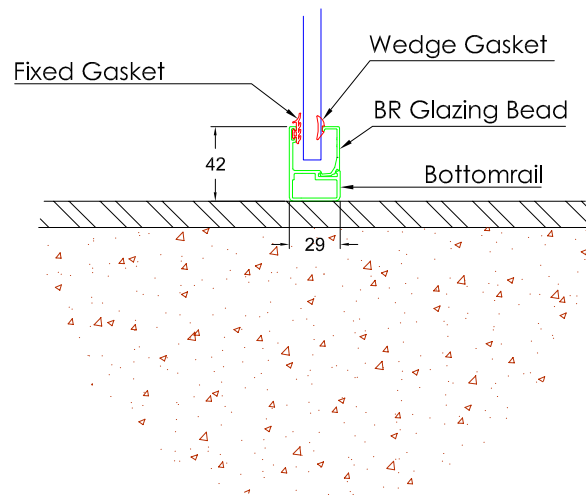

SECTION VIEW : SYSTEM

DETAILED VIEW : HANDRAIL

DETAILED VIEW : BOTTOMRAIL

Signature:

Print Name:

Date:

UNLESS OTHERWISE STATED ALL DIMENSIONS IN MILLIMETERS. DO NOT SCALE FROM THIS DRAWING. BALCONY SYSTEM SOLUTIONS LTD, UNIT 6 SYSTEMS HOUSE, EASTBOURNE ROAD, BLINDLEY HEATH, SURREY, RH7 6JP TEL: 01342 410 411 FAX: 01342 410 412 WWW.BALCONETTE.CO.UK