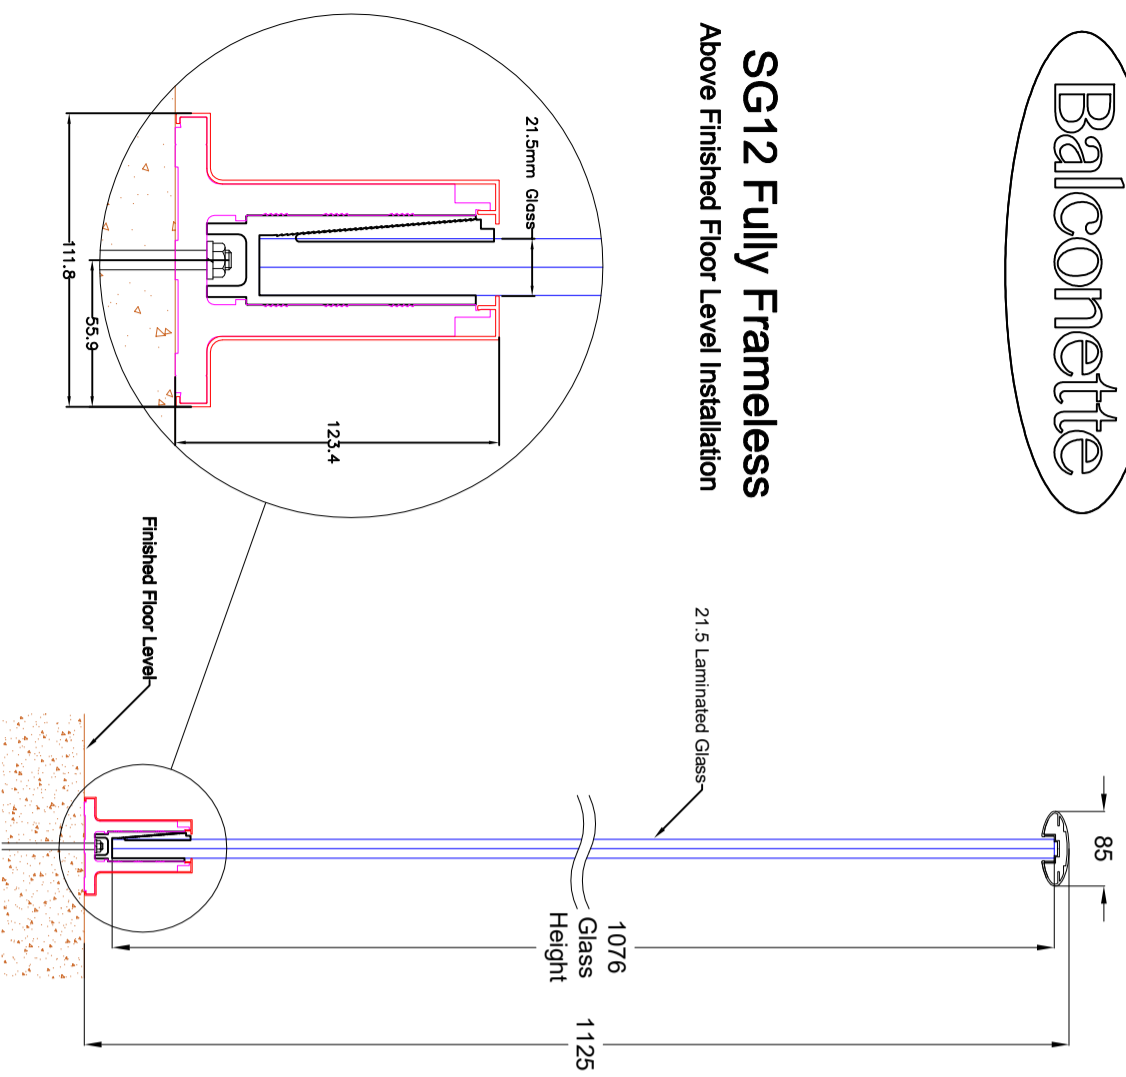

SG12 Frameless (with top rail) - Above Finished Floor Level (SF- AFFFL)

SG12 Fully Frameless Above Finished Floor Level Installation

Balcony Systems Solutions LTD: Unit 6, Systems House, Eastbourne Road, Blindley Heath, RH7 6JP, United Kingdom
Technical Department E-mail: technical@balconette.co.uk Telephone: 01342 410 411 Fax: 01342 410 412

Unless otherwise specified, dimensions are in millimeters. **DO NOT SCALE DRAWING.** If in doubt ask.