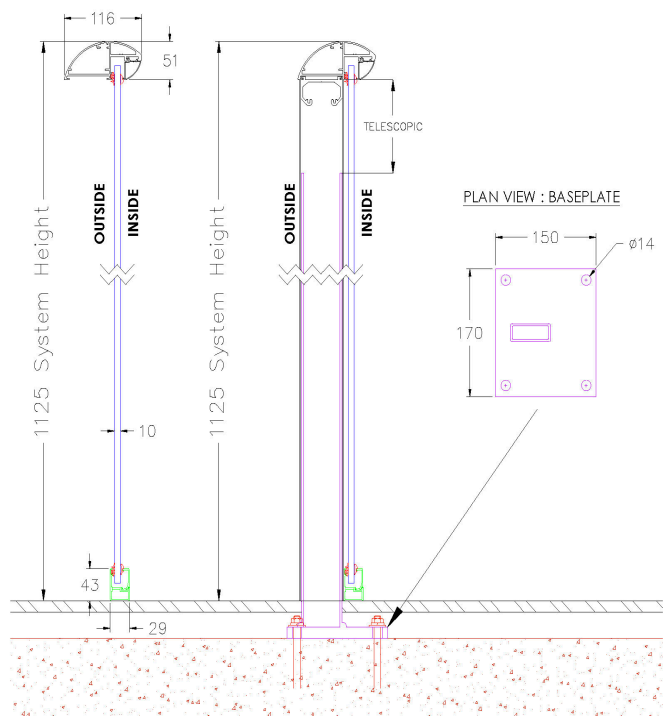

Aerofoil Balustrade System

Section

Parameters
Max structural length without posts 4000mm
Max post spacing 2100mm
Glass options
10mm clear toughened
10mm green toughened
10mm grey toughened
10mm bronze toughened
10mm blue toughened
10mm satin (opaque) toughened
Optional extras (for all glass types)
BalcoNano® self-cleaning coating
Laminated glass options available