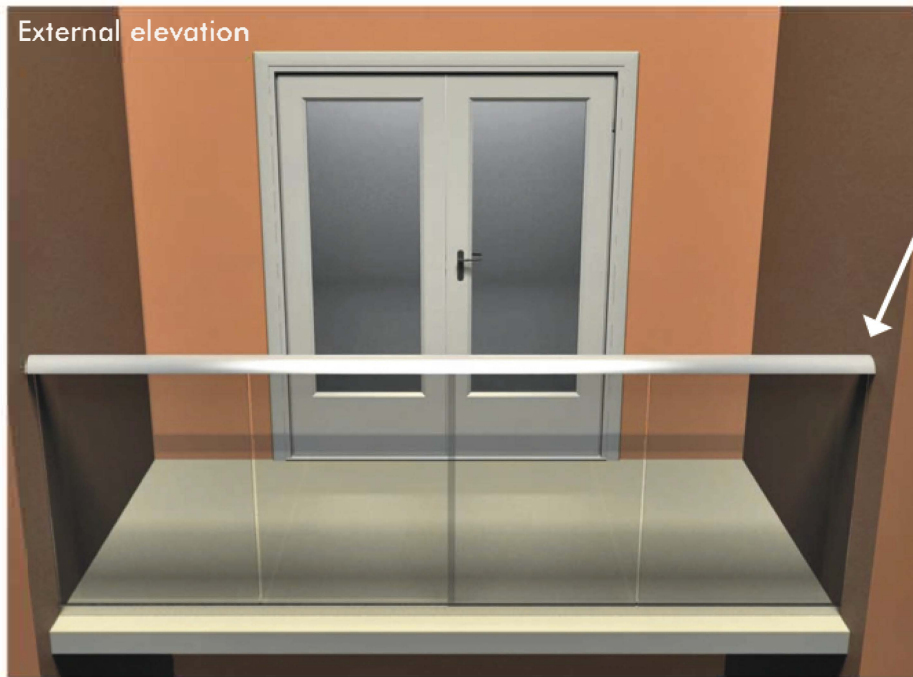

Aerofoil Balustrade System

Section

Parameters
Max structural length without posts 4000mm
Max post spacing 2100mm
Glass options
10mm clear toughened
10mm green toughened
10mm grey toughened
10mm bronze toughened
10mm blue toughened
10mm satin (opaque) toughened
Optional extras (for all glass types)
BalcoNano® self-cleaning coating
Laminated glass options available