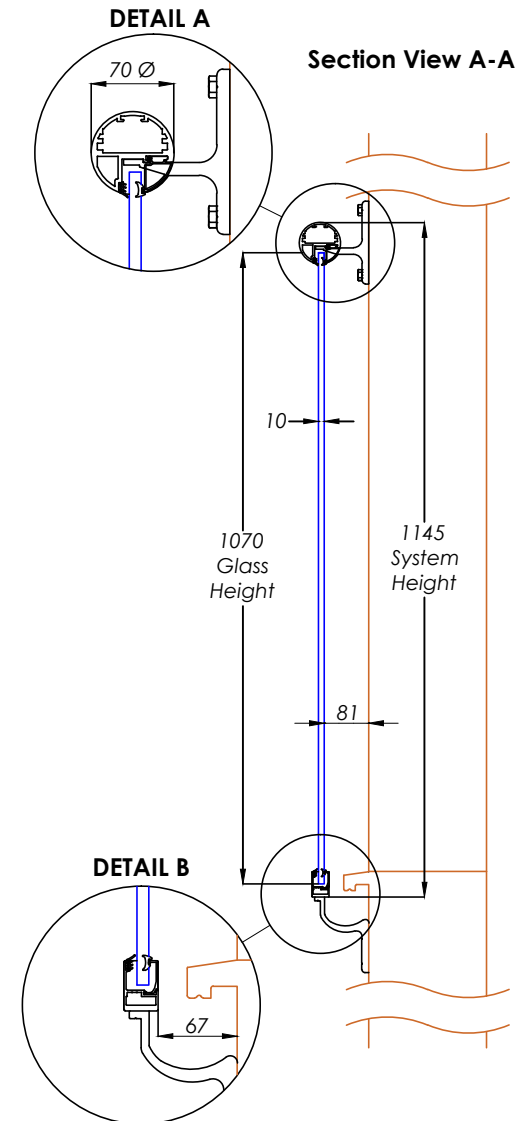

BAL 168 - Orbit Juliet Balcony (Circular Handrail) 1680mm

Hybrid by **Balconette**

BALCONETTE, UNIT 6 SYSTEMS HOUSE, EASTBOURNE ROAD, BLINDLEY HEATH, SURREY, RH7 6JP

TEL: 01342 410 411 FAX: 01342 410 412 WWW.BALCONETTE.CO.UK

UNLESS OTHERWISE STATED ALL DIMENSIONS IN MILLIMETERS. DO NOT SCALE FROM THIS DRAWING.