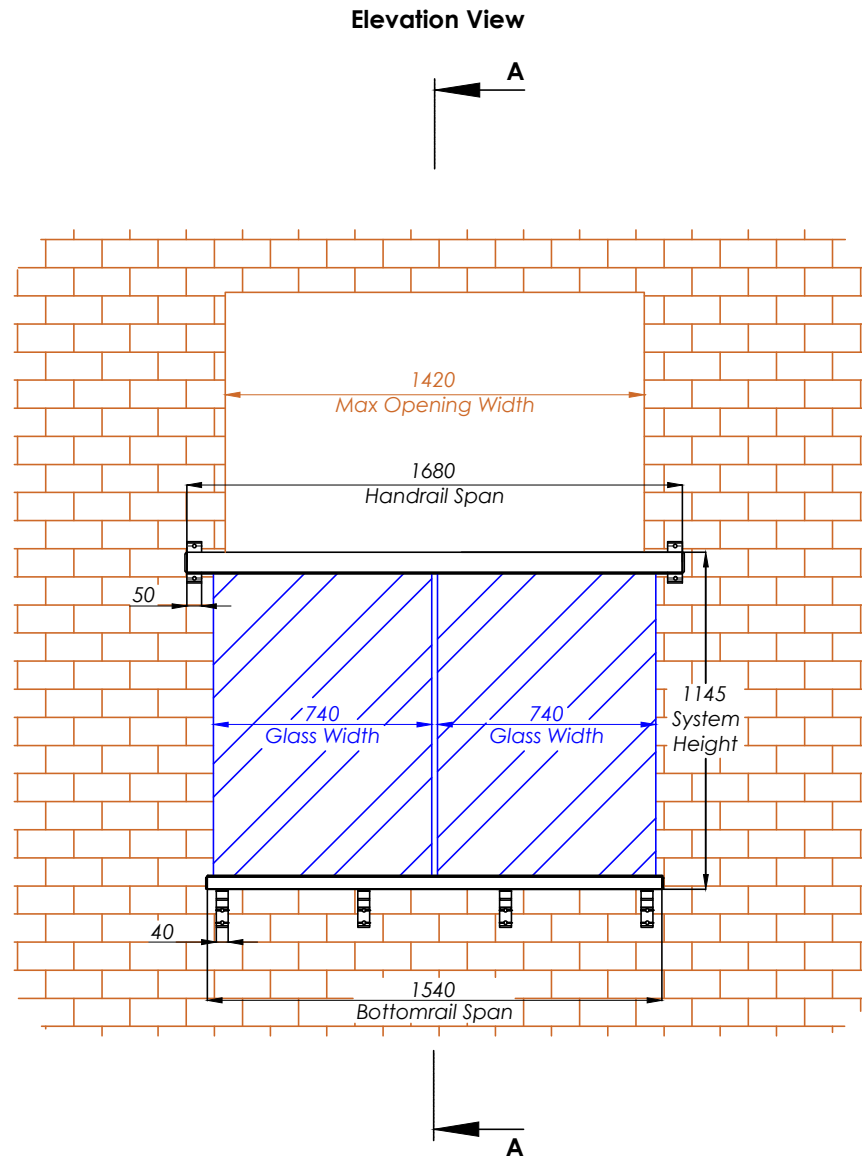

BAL 168 - Orbit Juliet Balcony (Circular Handrail) 1680mm

Hybrid by **Balconette**

BALCONETTE, UNIT 6 SYSTEMS HOUSE, EASTBOURNE ROAD, BLINDLEY HEATH, SURREY, RH7 6JP

TEL: 01342 410 411 FAX: 01342 410 412 WWW.BALCONETTE.CO.UK

UNLESS OTHERWISE STATED ALL DIMENSIONS IN MILLIMETERS. DO NOT SCALE FROM THIS DRAWING.