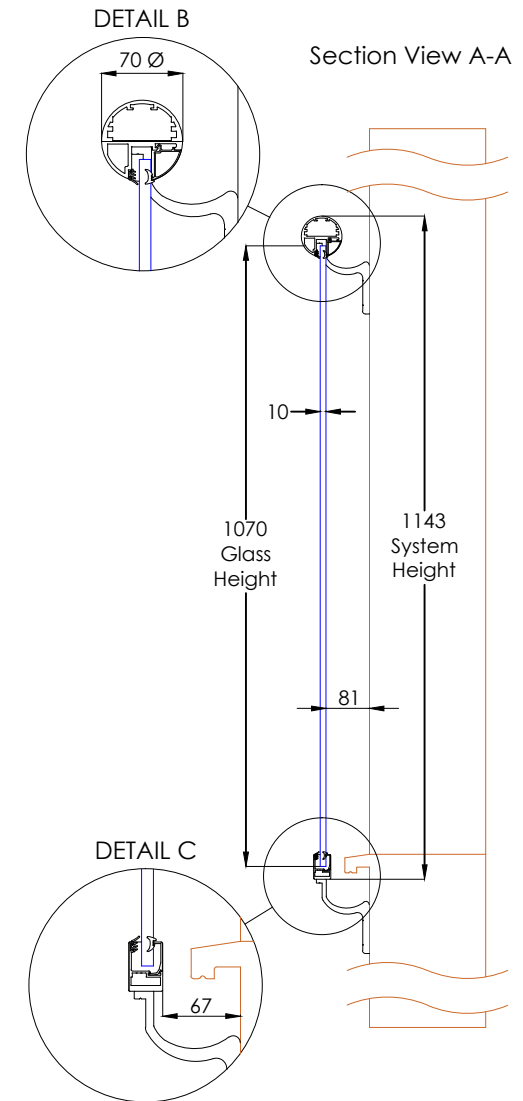

BAL 186 - Orbit Juliet Balcony (Circular Handrail) 1860mm

Hybrid® by **Balconette**

BALCONY SYSTEM SOLUTIONS LTD. UNIT 6 SYSTEMS HOUSE, EASTBOURNE ROAD, BLINDLEY HEATH, SURREY, RH7 6JP

TEL: 01342 410 411 FAX: 01342 410 412 WWW.BALCONETTE.CO.UK

UNLESS OTHERWISE STATED ALL DIMENSIONS IN MILLIMETERS.

DO NOT SCALE FROM THIS DRAWING.