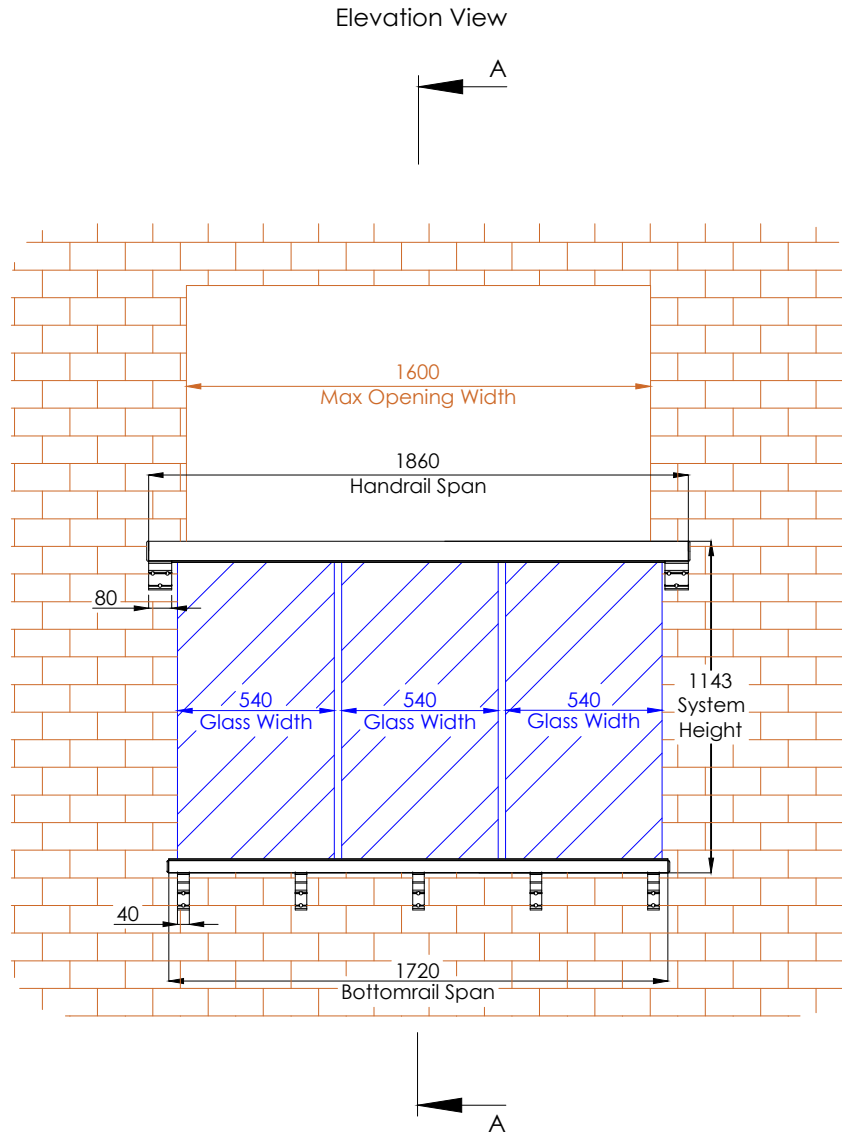

BAL 186 - Orbit Juliet Balcony (Circular Handrail) 1860mm

Hybrid® by **Balconette**

BALCONY SYSTEM SOLUTIONS LTD. UNIT 6 SYSTEMS HOUSE, EASTBOURNE ROAD, BLINDLEY HEATH, SURREY, RH7 6JP

TEL: 01342 410 411 FAX: 01342 410 412 WWW.BALCONETTE.CO.UK

UNLESS OTHERWISE STATED ALL DIMENSIONS IN MILLIMETERS.

DO NOT SCALE FROM THIS DRAWING.