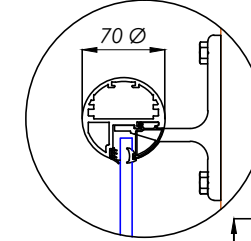

# BAL 218 - Orbit Juliet Balcony (Circular Handrail) 2180mm

Elevation View

DETAIL A

Section View A-A

**Hybrid** by **Balconette**

BALCONETTE, UNIT 6 SYSTEMS HOUSE, EASTBOURNE ROAD, BLINDLEY HEATH, SURREY, RH7 6JP