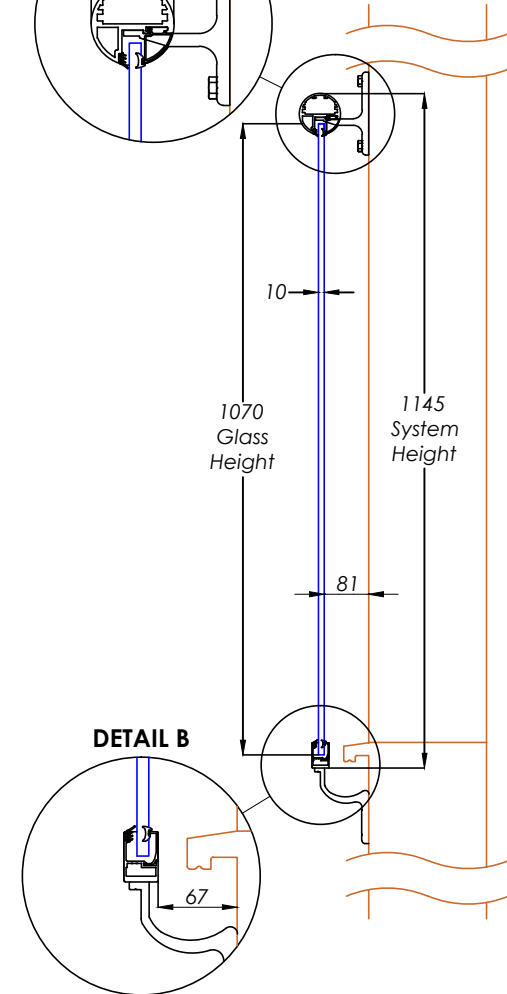

# BAL 218 - Orbit Juliet Balcony (Circular Handrail) 2180mm

Elevation View

DETAIL A

Section View A-A

**Hybrid** by **Balconette**

BALCONETTE, UNIT 6 SYSTEMS HOUSE, EASTBOURNE ROAD, BLINDLEY HEATH, SURREY, RH7 6JP

TEL: 01342 410 411 FAX: 01342 410 412 WWW.BALCONETTE.CO.UK

UNLESS OTHERWISE STATED ALL DIMENSIONS IN MILLIMETERS. DO NOT SCALE FROM THIS DRAWING.