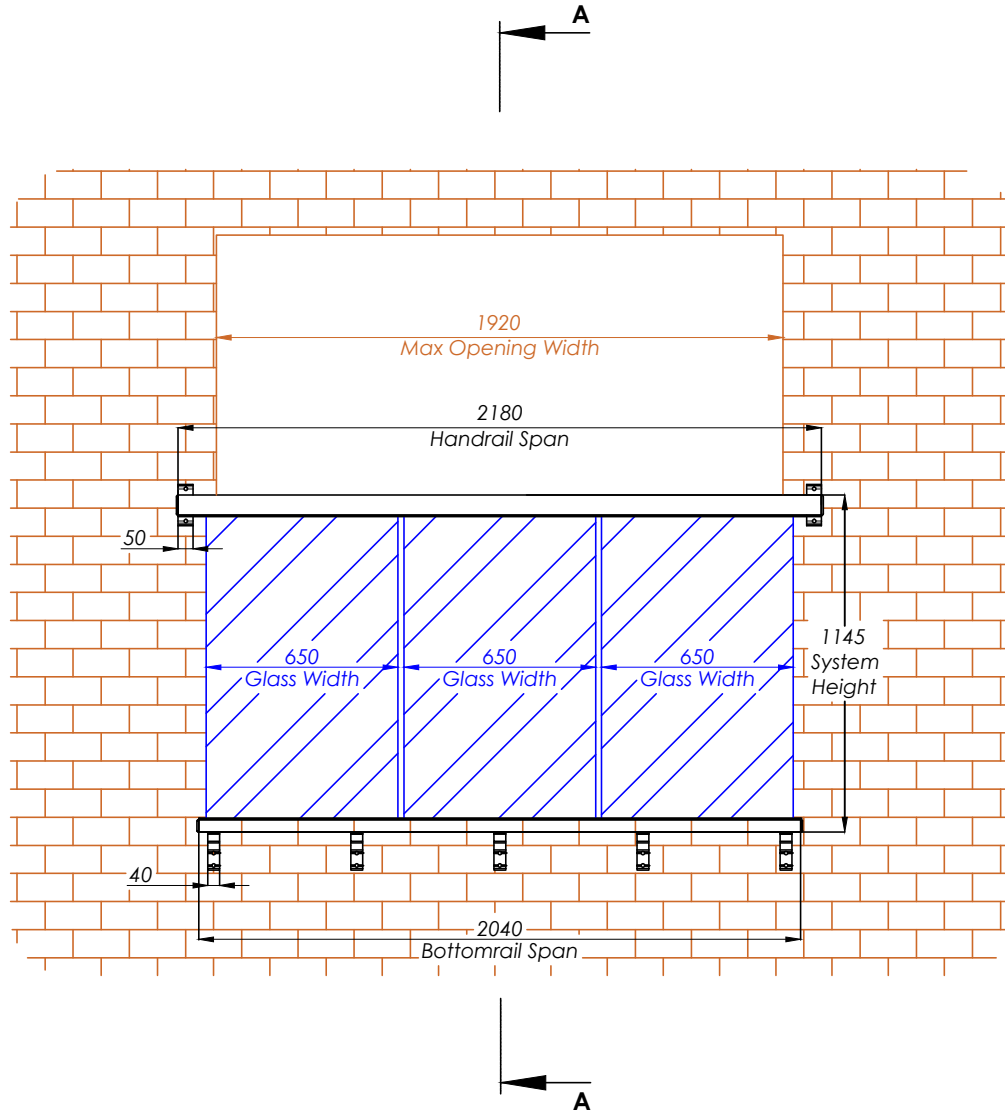

# BAL 218 - Orbit Juliet Balcony (Circular Handrail) 2180mm

Elevation View

DETAIL A

Section View A-A

**Hybrid** by **Balconette**

BALCONETTE, UNIT 6 SYSTEMS HOUSE, EASTBOURNE ROAD, BLINDLEY HEATH, SURREY, RH7 6JP