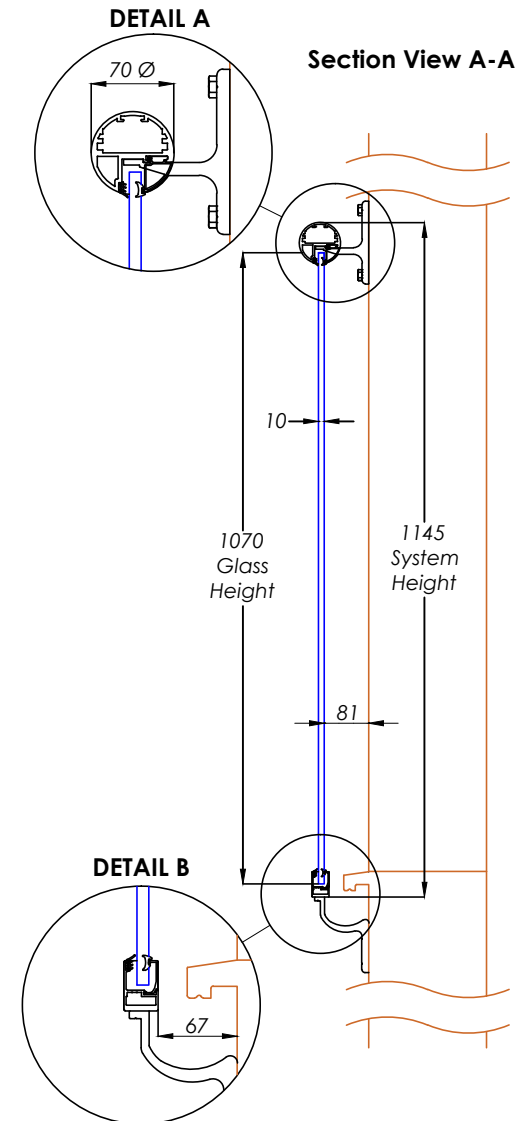

# BAL 245 - Orbit Juliet Balcony (Circular Handrail) 2450mm

**Hybrid** by **Balconette**

BALCONETTE, UNIT 6 SYSTEMS HOUSE, EASTBOURNE ROAD, BLINDLEY HEATH, SURREY, RH7 6JP  
 TEL: 01342 410 411 FAX: 01342 410 412 WWW.BALCONETTE.CO.UK  
 UNLESS OTHERWISE STATED ALL DIMENSIONS IN MILLIMETERS. DO NOT SCALE FROM THIS DRAWING.