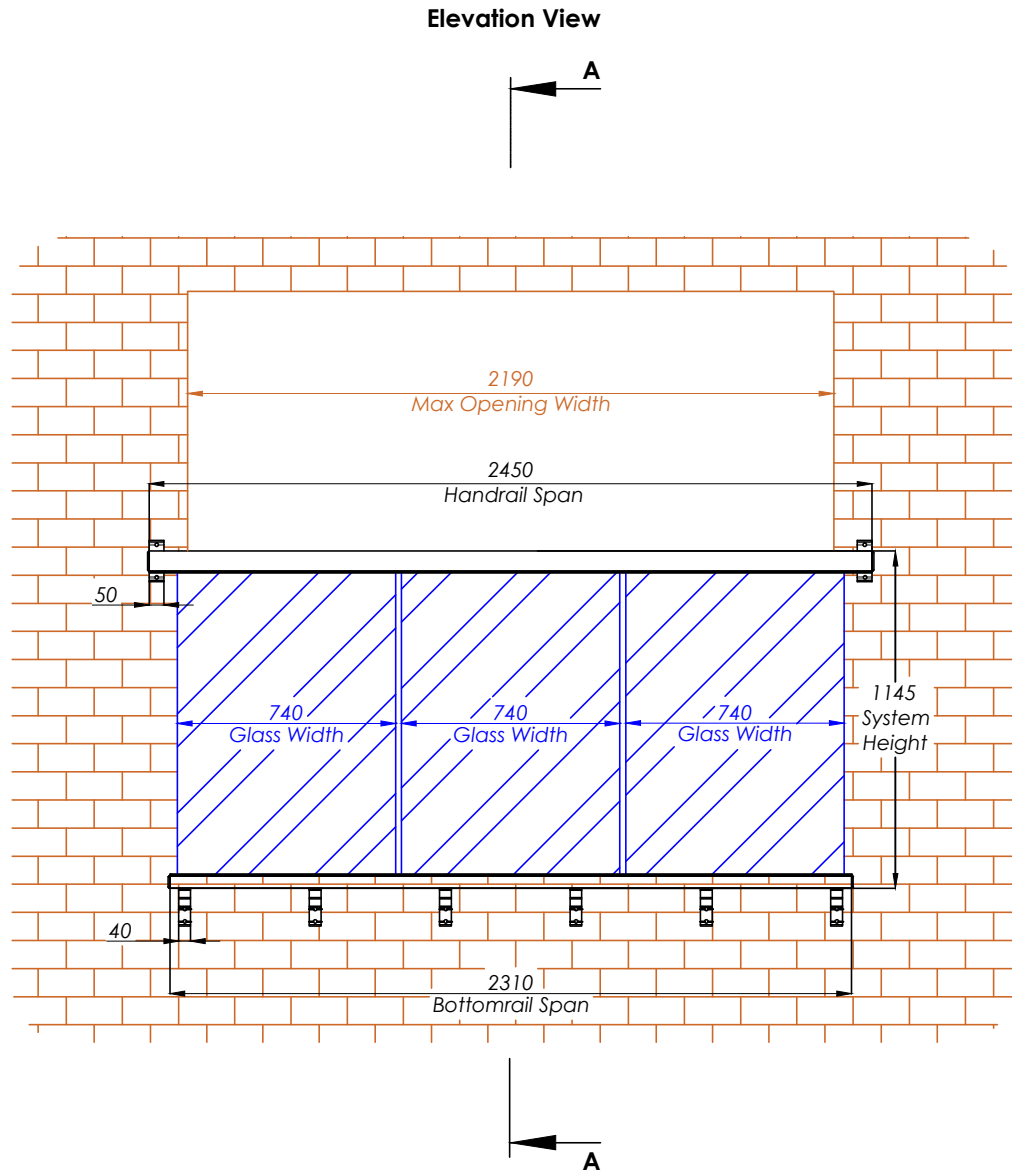

# BAL 245 - Orbit Juliet Balcony (Circular Handrail) 2450mm

**Hybrid** by **Balconette**

BALCONETTE, UNIT 6 SYSTEMS HOUSE, EASTBOURNE ROAD, BLINDLEY HEATH, SURREY, RH7 6JP  
 TEL: 01342 410 411 FAX: 01342 410 412 WWW.BALCONETTE.CO.UK  
 UNLESS OTHERWISE STATED ALL DIMENSIONS IN MILLIMETERS. DO NOT SCALE FROM THIS DRAWING.