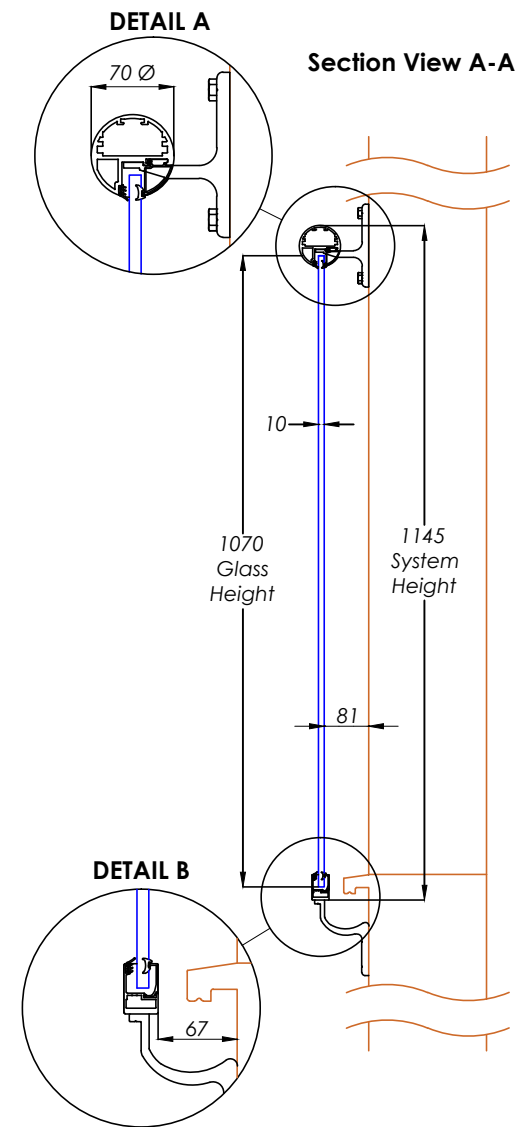

# BAL 284 - Orbit Juliet Balcony (Circular Handrail) 2840mm

**Hybrid** by **Balconette**

BALCONETTE, UNIT 6 SYSTEMS HOUSE, EASTBOURNE ROAD, BLINDLEY HEATH, SURREY, RH7 6JP  
 TEL: 01342 410 411 FAX: 01342 410 412 WWW.BALCONETTE.CO.UK  
 UNLESS OTHERWISE STATED ALL DIMENSIONS IN MILLIMETERS. DO NOT SCALE FROM THIS DRAWING.