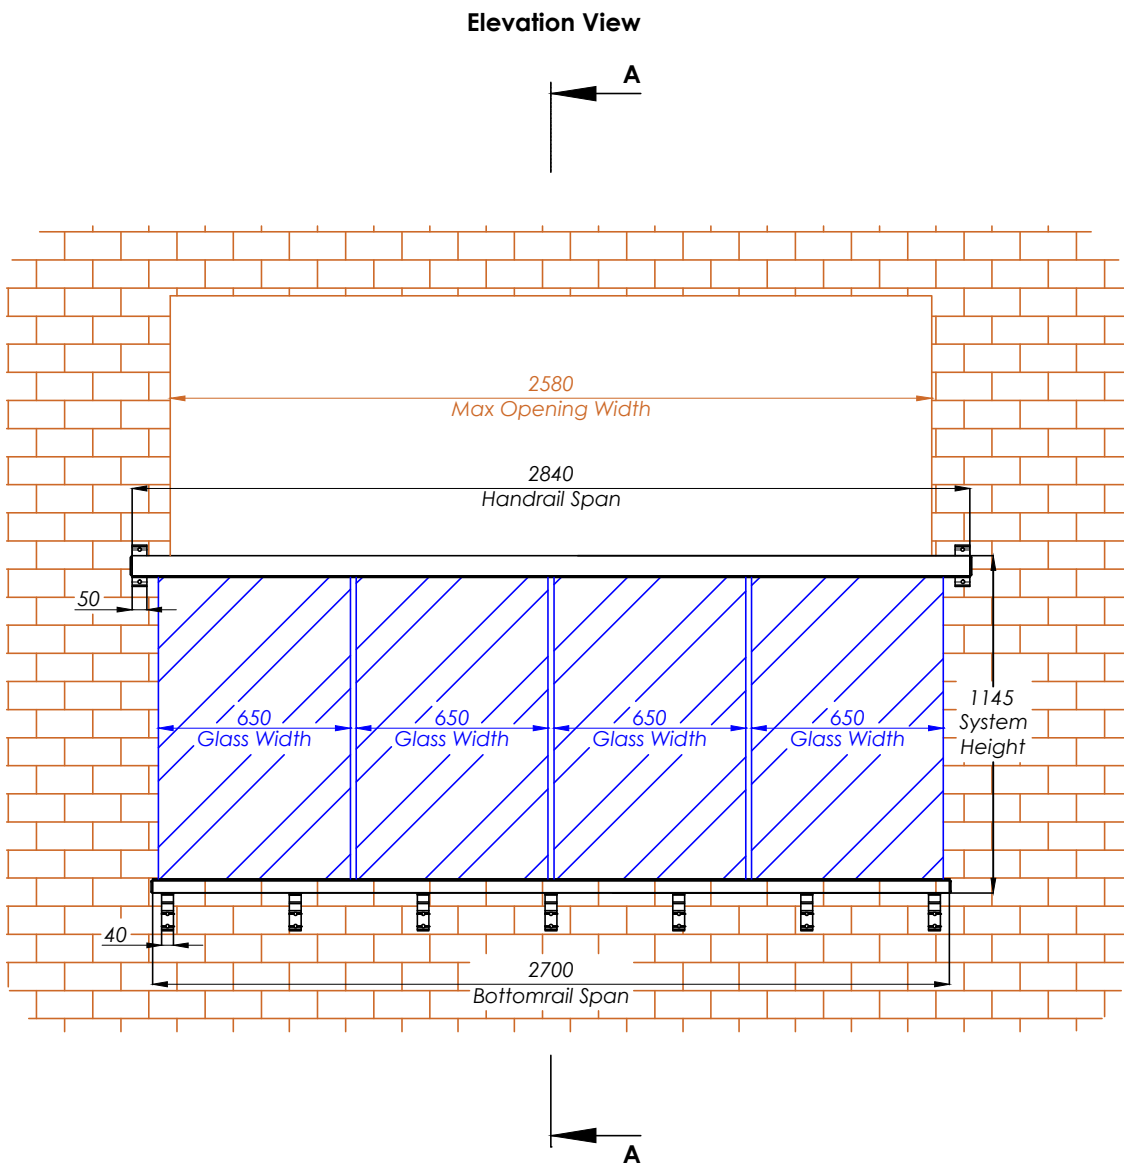

# BAL 284 - Orbit Juliet Balcony (Circular Handrail) 2840mm

**Hybrid** by **Balconette**

BALCONETTE, UNIT 6 SYSTEMS HOUSE, EASTBOURNE ROAD, BLINDLEY HEATH, SURREY, RH7 6JP  
 TEL: 01342 410 411 FAX: 01342 410 412 WWW.BALCONETTE.CO.UK  
 UNLESS OTHERWISE STATED ALL DIMENSIONS IN MILLIMETERS. DO NOT SCALE FROM THIS DRAWING.