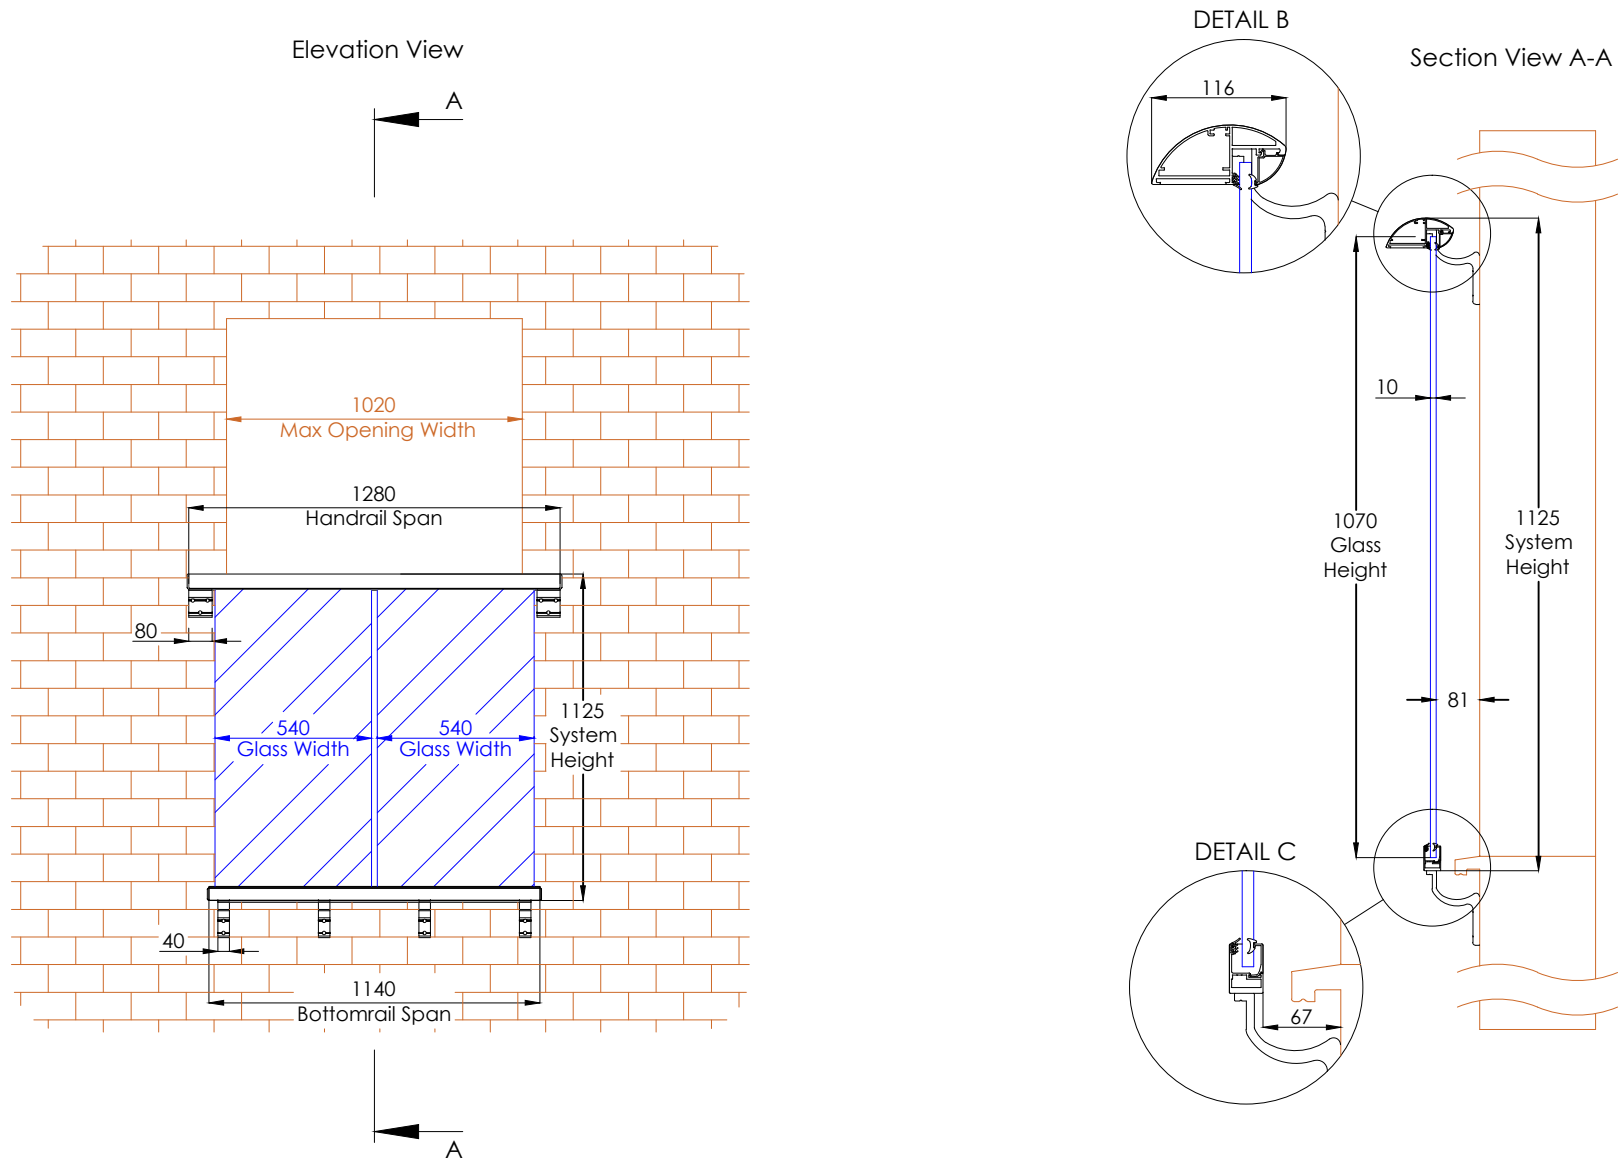

# B2BAL 128 - Aerofoil Juliet Balcony (Aerofoil Handrail) 1280mm

**Hybrid**® by **Balconette**

BALCONY SYSTEM SOLUTIONS LTD. UNIT 6 SYSTEMS HOUSE, EASTBOURNE ROAD, BLINDLEY HEATH, SURREY, RH7 6JP

TEL: 01342 410 411 FAX: 01342 410 412 WWW.BALCONETTE.CO.UK

UNLESS OTHERWISE STATED ALL DIMENSIONS IN MILLIMETERS. DO NOT SCALE FROM THIS DRAWING.