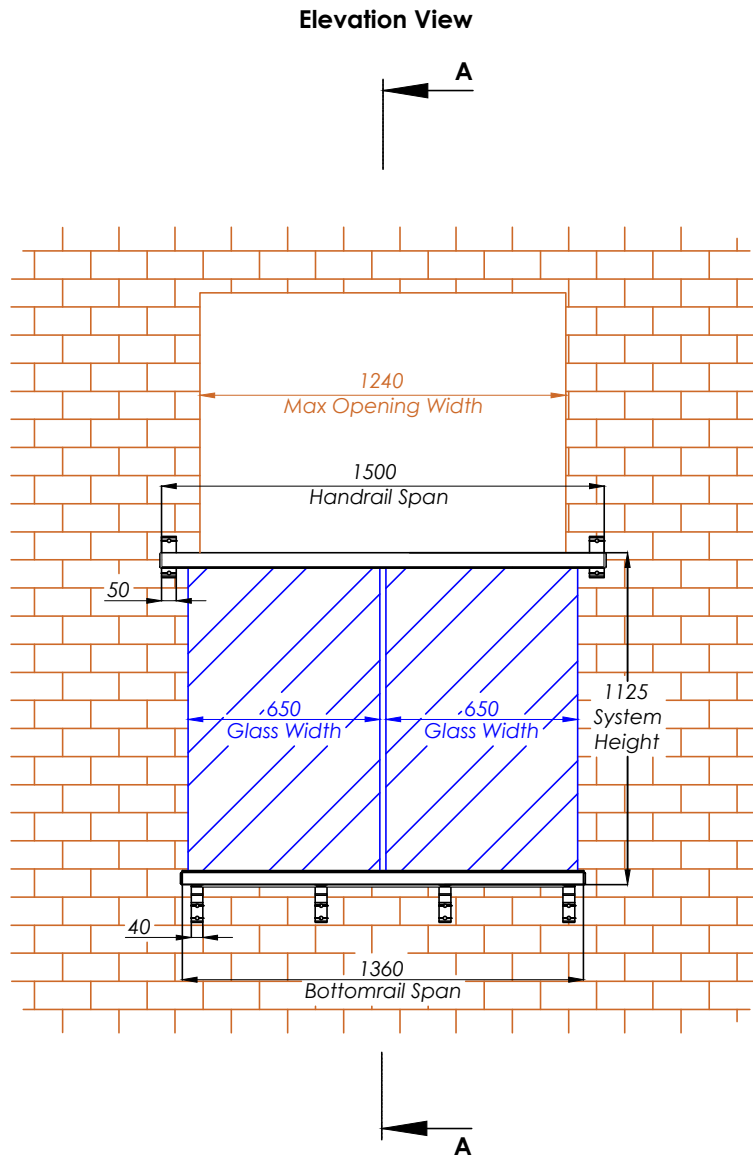

# B2BAL 150 - Aerofoil Juliet Balcony (Aerofoil Handrail) 1500mm

**Hybrid** by **Balconette**

BALCONETTE, UNIT 6 SYSTEMS HOUSE, EASTBOURNE ROAD, BLINDLEY HEATH, SURREY, RH7 6JP

TEL: 01342 410 411 FAX: 01342 410 412 WWW.BALCONETTE.CO.UK

UNLESS OTHERWISE STATED ALL DIMENSIONS IN MILLIMETERS. DO NOT SCALE FROM THIS DRAWING.