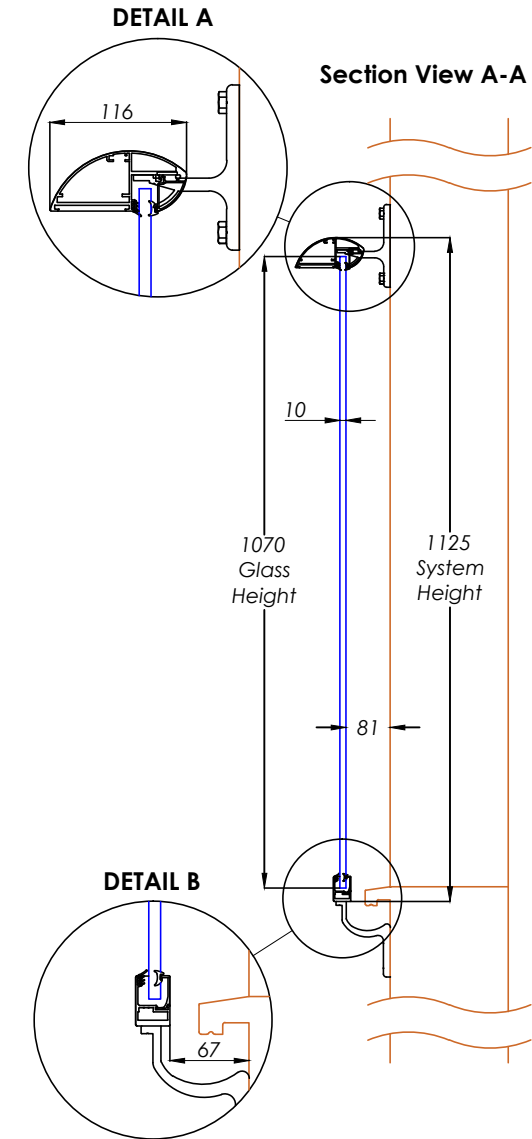

# B2BAL 150 - Aerofoil Juliet Balcony (Aerofoil Handrail) 1500mm

**Hybrid** by **Balconette**

BALCONETTE, UNIT 6 SYSTEMS HOUSE, EASTBOURNE ROAD, BLINDLEY HEATH, SURREY, RH7 6JP

TEL: 01342 410 411 FAX: 01342 410 412 WWW.BALCONETTE.CO.UK

UNLESS OTHERWISE STATED ALL DIMENSIONS IN MILLIMETERS. DO NOT SCALE FROM THIS DRAWING.