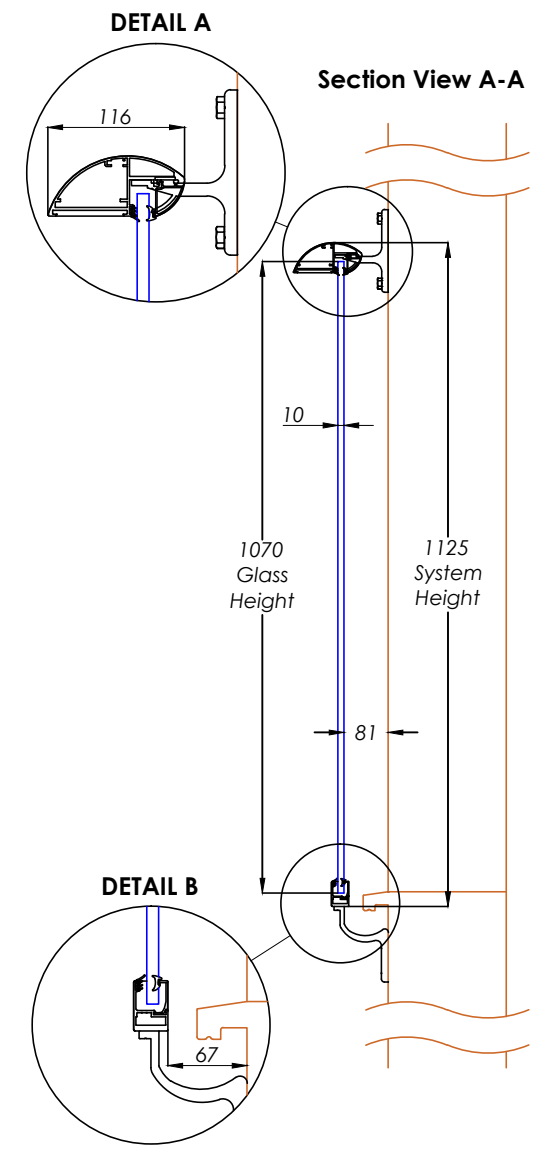

B2BAL 245 - Aerofoil Juliet Balcony (Aerofoil Handrail) 2450mm

Hybrid® by **Balconette**

BALCONETTE, UNIT 6 SYSTEMS HOUSE, EASTBOURNE ROAD, BLINDLEY HEATH, SURREY, RH7 6JP
 TEL: 01342 410 411 FAX: 01342 410 412 WWW.BALCONETTE.CO.UK
 UNLESS OTHERWISE STATED ALL DIMENSIONS IN MILLIMETERS. DO NOT SCALE FROM THIS DRAWING.