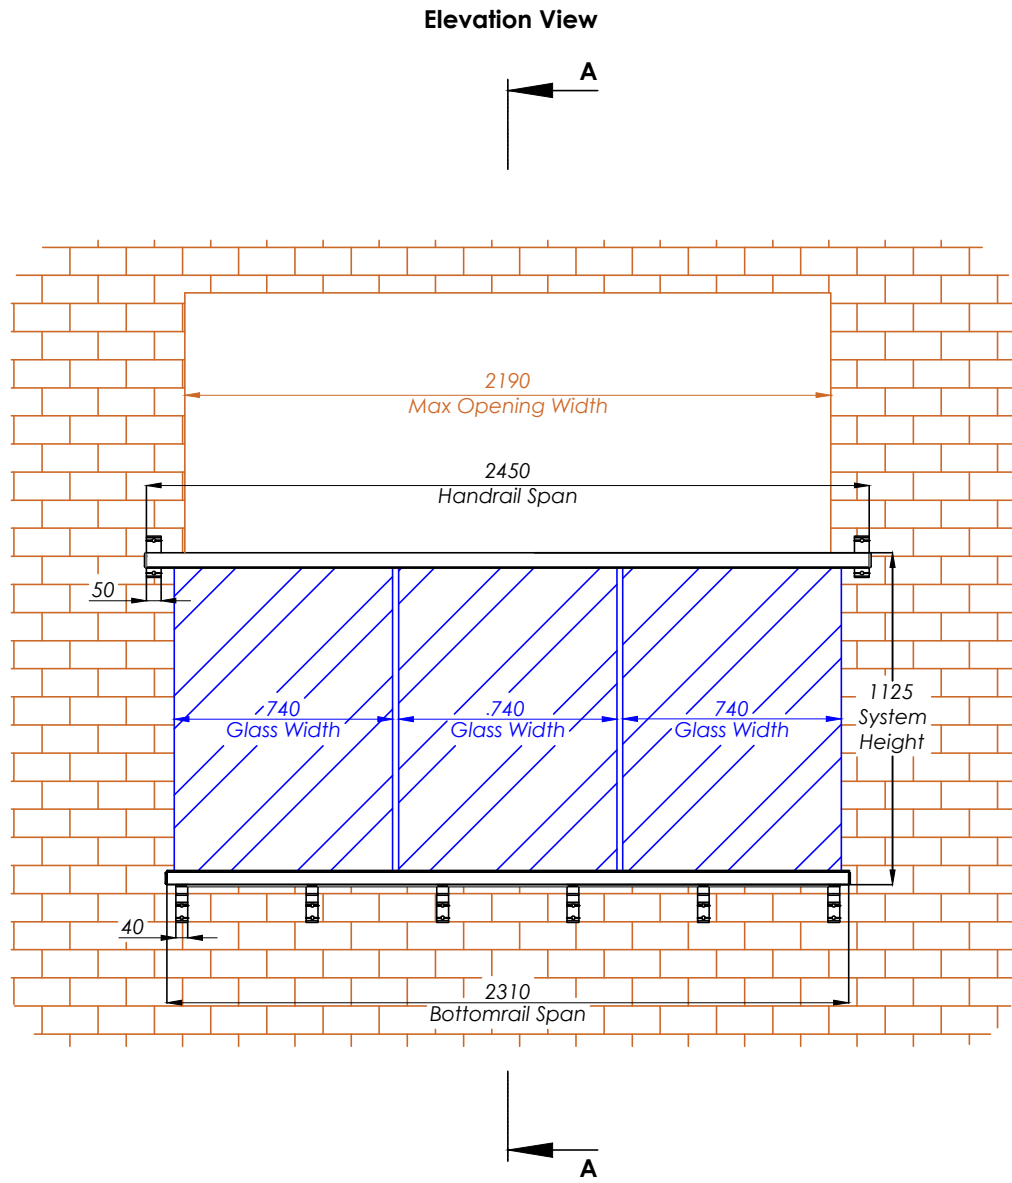

B2BAL 245 - Aerofoil Juliet Balcony (Aerofoil Handrail) 2450mm

Hybrid® by **Balconette**

BALCONETTE, UNIT 6 SYSTEMS HOUSE, EASTBOURNE ROAD, BLINDLEY HEATH, SURREY, RH7 6JP
 TEL: 01342 410 411 FAX: 01342 410 412 WWW.BALCONETTE.CO.UK
 UNLESS OTHERWISE STATED ALL DIMENSIONS IN MILLIMETERS. DO NOT SCALE FROM THIS DRAWING.