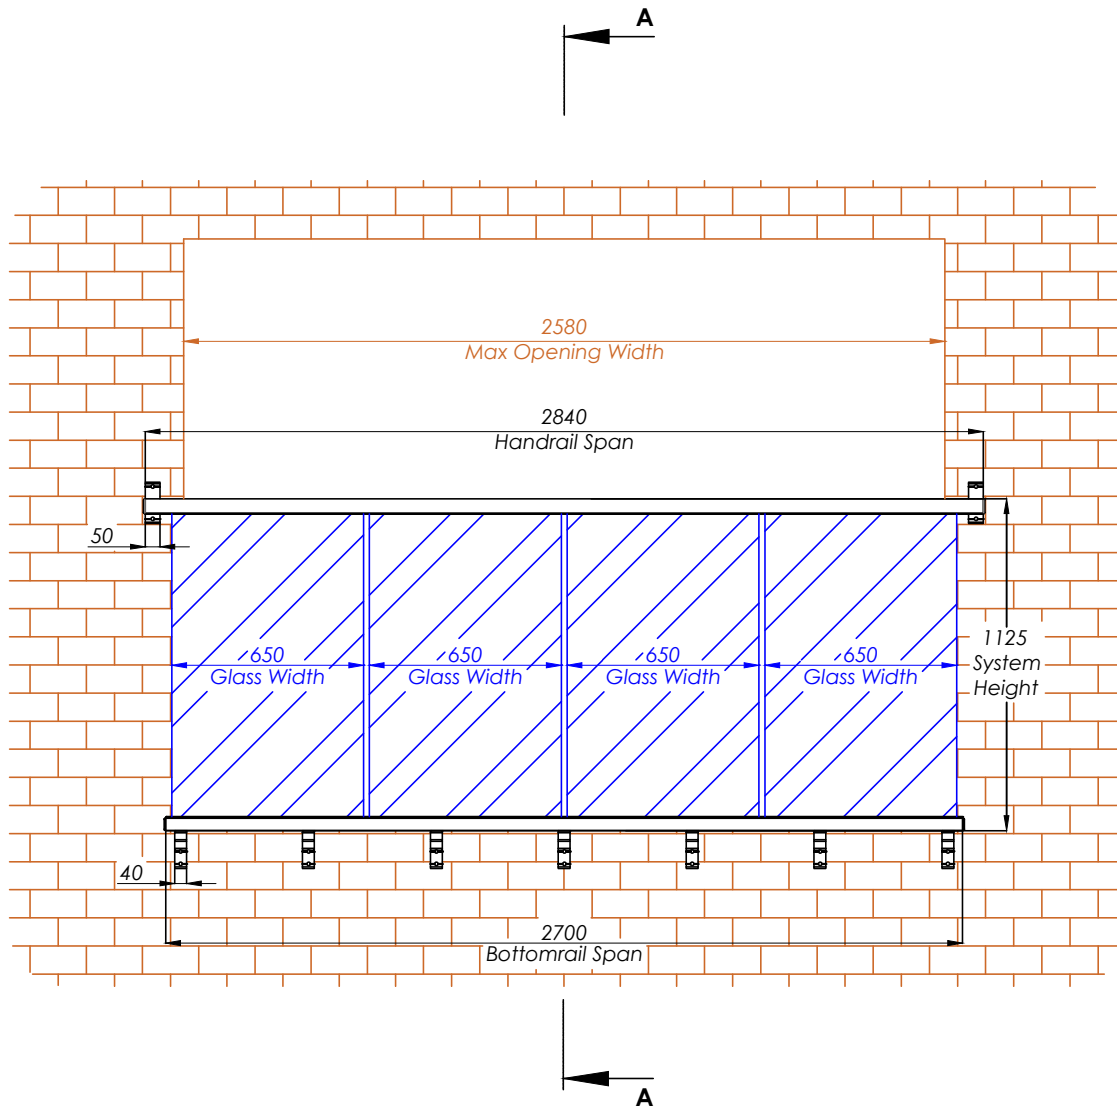

B2BAL 284 - Aerofoil Juliet Balcony (Aerofoil Handrail) 2840mm

Elevation View

DETAIL A

Section View A-A

Hybrid by **Balconette**

BALCONETTE, UNIT 6 SYSTEMS HOUSE, EASTBOURNE ROAD, BLINDLEY HEATH, SURREY, RH7 6JP