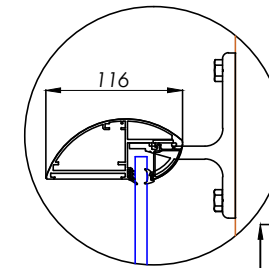

B2BAL 284 - Aerofoil Juliet Balcony (Aerofoil Handrail) 2840mm

Elevation View

DETAIL A

Section View A-A

Hybrid by **Balconette**

BALCONETTE, UNIT 6 SYSTEMS HOUSE, EASTBOURNE ROAD, BLINDLEY HEATH, SURREY, RH7 6JP

TEL: 01342 410 411 FAX: 01342 410 412 WWW.BALCONETTE.CO.UK

UNLESS OTHERWISE STATED ALL DIMENSIONS IN MILLIMETERS. DO NOT SCALE FROM THIS DRAWING.