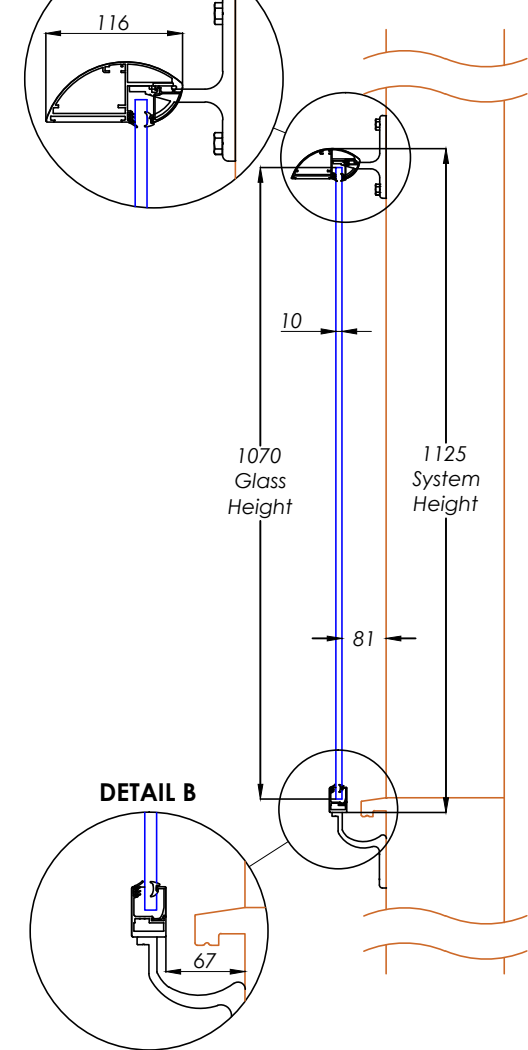

B2BAL 284 - Aerofoil Juliet Balcony (Aerofoil Handrail) 2840mm

Elevation View

DETAIL A

Section View A-A

Hybrid by **Balconette**

BALCONETTE, UNIT 6 SYSTEMS HOUSE, EASTBOURNE ROAD, BLINDLEY HEATH, SURREY, RH7 6JP

TEL: 01342 410 411 FAX: 01342 410 412 WWW.BALCONETTE.CO.UK

UNLESS OTHERWISE STATED ALL DIMENSIONS IN MILLIMETERS. DO NOT SCALE FROM THIS DRAWING.