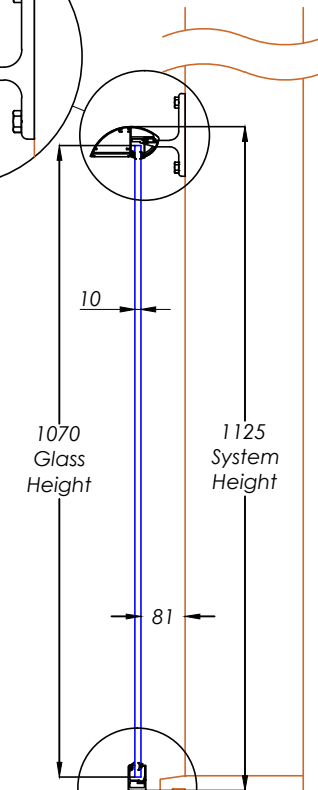

# B2BAL 320 - Aerofoil Juliet Balcony (Aerofoil Handrail) 3200mm

Elevation View

DETAIL A

Section View A-A

DETAIL B

**Hybrid** by **Balconette**

BALCONETTE, UNIT 6 SYSTEMS HOUSE, EASTBOURNE ROAD, BLINDLEY HEATH, SURREY, RH7 6JP

TEL: 01342 410 411 FAX: 01342 410 412 WWW.BALCONETTE.CO.UK

UNLESS OTHERWISE STATED ALL DIMENSIONS IN MILLIMETERS. DO NOT SCALE FROM THIS DRAWING.