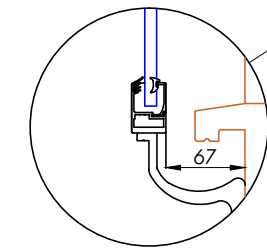

# B2BAL 320 - Aerofoil Juliet Balcony (Aerofoil Handrail) 3200mm

Elevation View

DETAIL A

Section View A-A

DETAIL B

**Hybrid** by **Balconette**

BALCONETTE, UNIT 6 SYSTEMS HOUSE, EASTBOURNE ROAD, BLINDLEY HEATH, SURREY, RH7 6JP