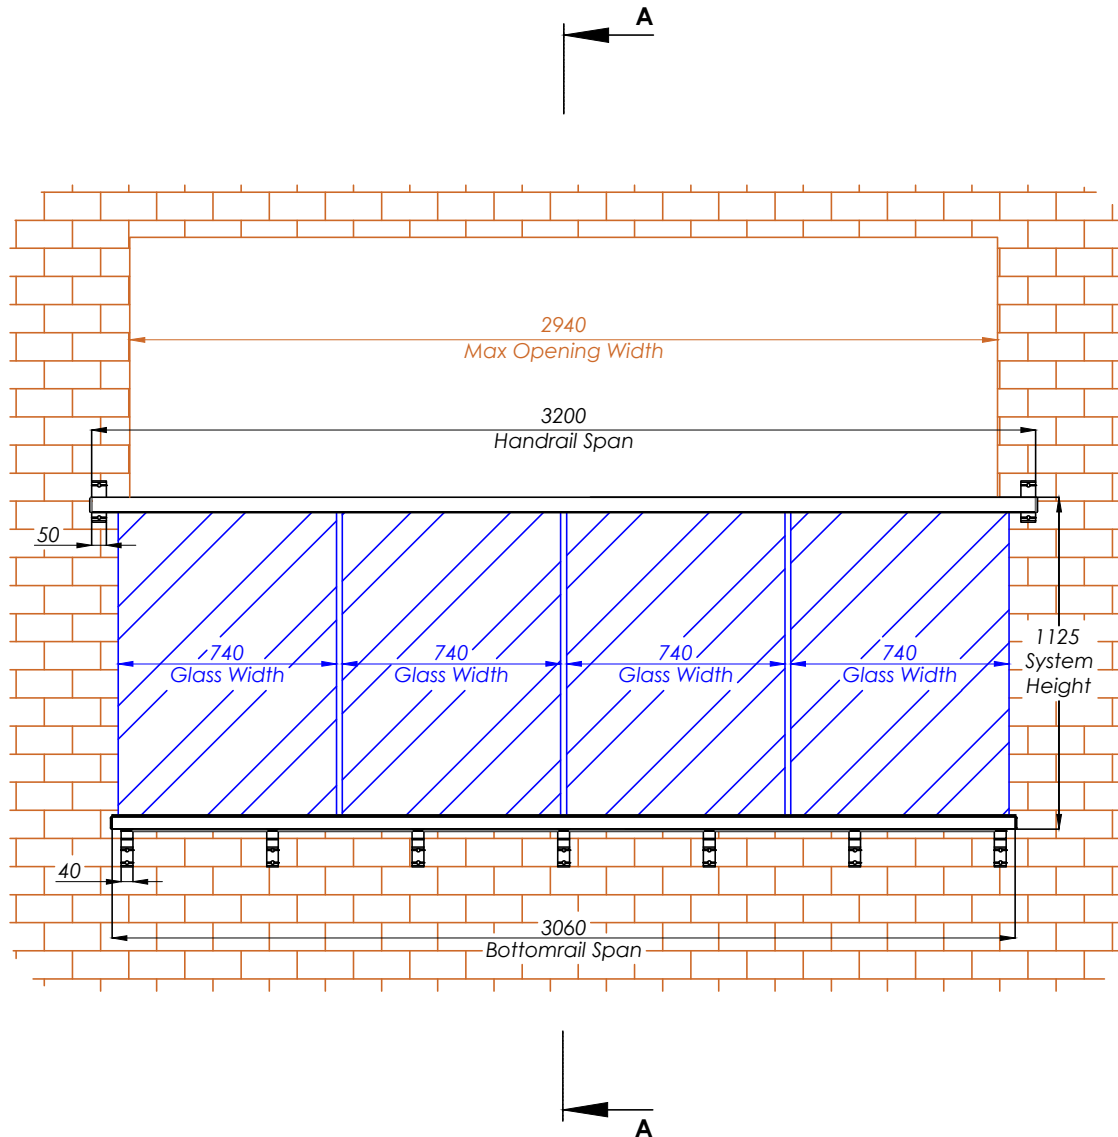

# B2BAL 320 - Aerofoil Juliet Balcony (Aerofoil Handrail) 3200mm

Elevation View

DETAIL A

Section View A-A

DETAIL B

**Hybrid** by **Balconette**

BALCONETTE, UNIT 6 SYSTEMS HOUSE, EASTBOURNE ROAD, BLINDLEY HEATH, SURREY, RH7 6JP