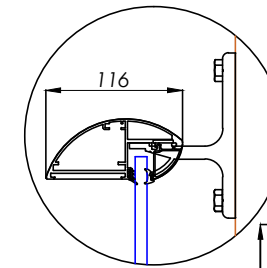

# B2BAL 320 - Aerofoil Juliet Balcony (Aerofoil Handrail) 3200mm

Elevation View

DETAIL A

Section View A-A

DETAIL B

**Hybrid** by **Balconette**

BALCONETTE, UNIT 6 SYSTEMS HOUSE, EASTBOURNE ROAD, BLINDLEY HEATH, SURREY, RH7 6JP

TEL: 01342 410 411 FAX: 01342 410 412 WWW.BALCONETTE.CO.UK

UNLESS OTHERWISE STATED ALL DIMENSIONS IN MILLIMETERS. DO NOT SCALE FROM THIS DRAWING.