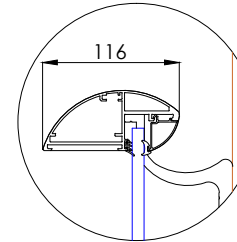

B2BAL 356 - Aerofoil Juliet Balcony (Aerofoil Handrail) 3560mm

Elevation View

Hybrid® by **Balconette**

BALCONY SYSTEM SOLUTIONS LTD. UNIT 6 SYSTEMS HOUSE, EASTBOURNE ROAD, BLINDLEY HEATH, SURREY, RH7 6JP

TEL: 01342 410 411 FAX: 01342 410 412 WWW.BALCONETTE.CO.UK

UNLESS OTHERWISE STATED ALL DIMENSIONS IN MILLIMETERS.

DO NOT SCALE FROM THIS DRAWING.

DETAIL B

Section View A-A

DETAIL C