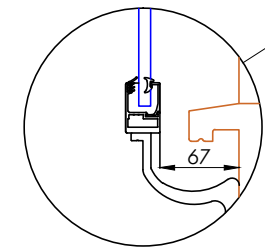

B2BAL 356 - Aerofoil Juliet Balcony (Aerofoil Handrail) 3560mm

Elevation View

DETAIL A

Section View A-A

DETAIL B

Hybrid by **Balconette**

BALCONETTE, UNIT 6 SYSTEMS HOUSE, EASTBOURNE ROAD, BLINDLEY HEATH, SURREY, RH7 6JP