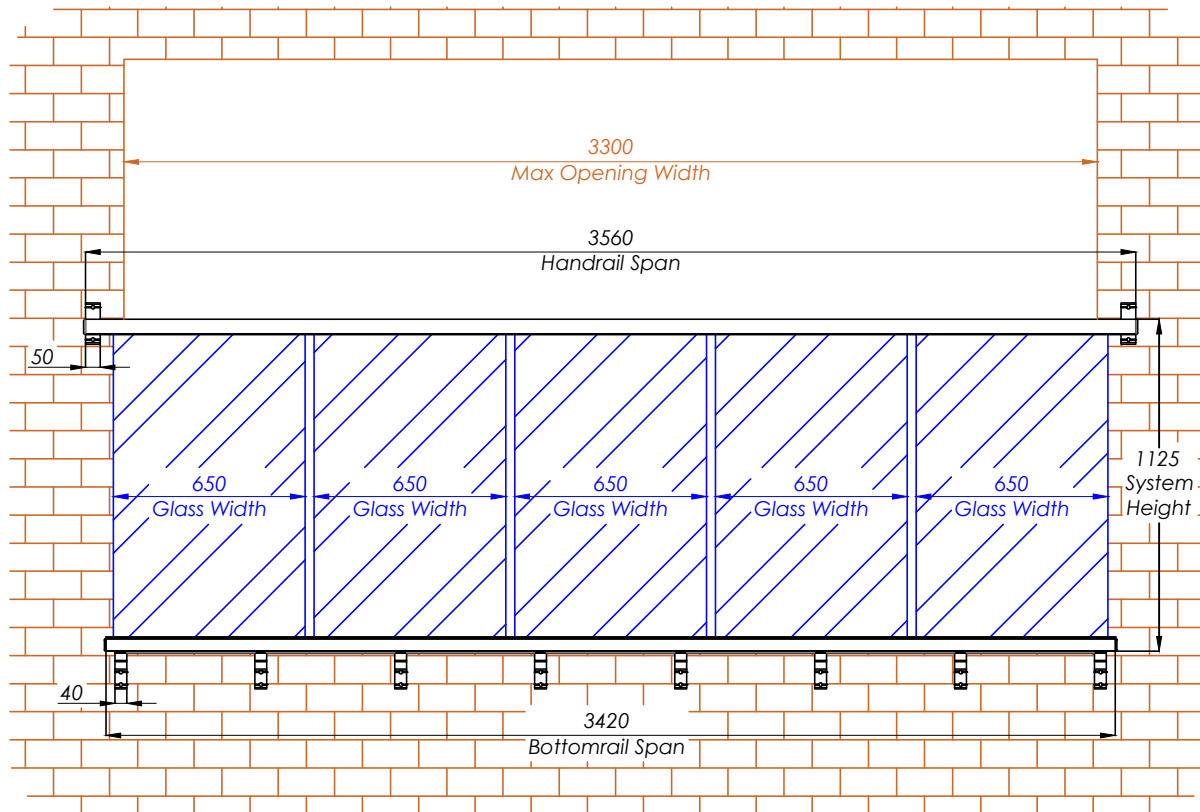

B2BAL 356 - Aerofoil Juliet Balcony (Aerofoil Handrail) 3560mm

Elevation View

DETAIL A

Section View A-A

DETAIL B

Hybrid by **Balconette**

BALCONETTE, UNIT 6 SYSTEMS HOUSE, EASTBOURNE ROAD, BLINDLEY HEATH, SURREY, RH7 6JP

TEL: 01342 410 411 FAX: 01342 410 412 WWW.BALCONETTE.CO.UK

UNLESS OTHERWISE STATED ALL DIMENSIONS IN MILLIMETERS. DO NOT SCALE FROM THIS DRAWING.