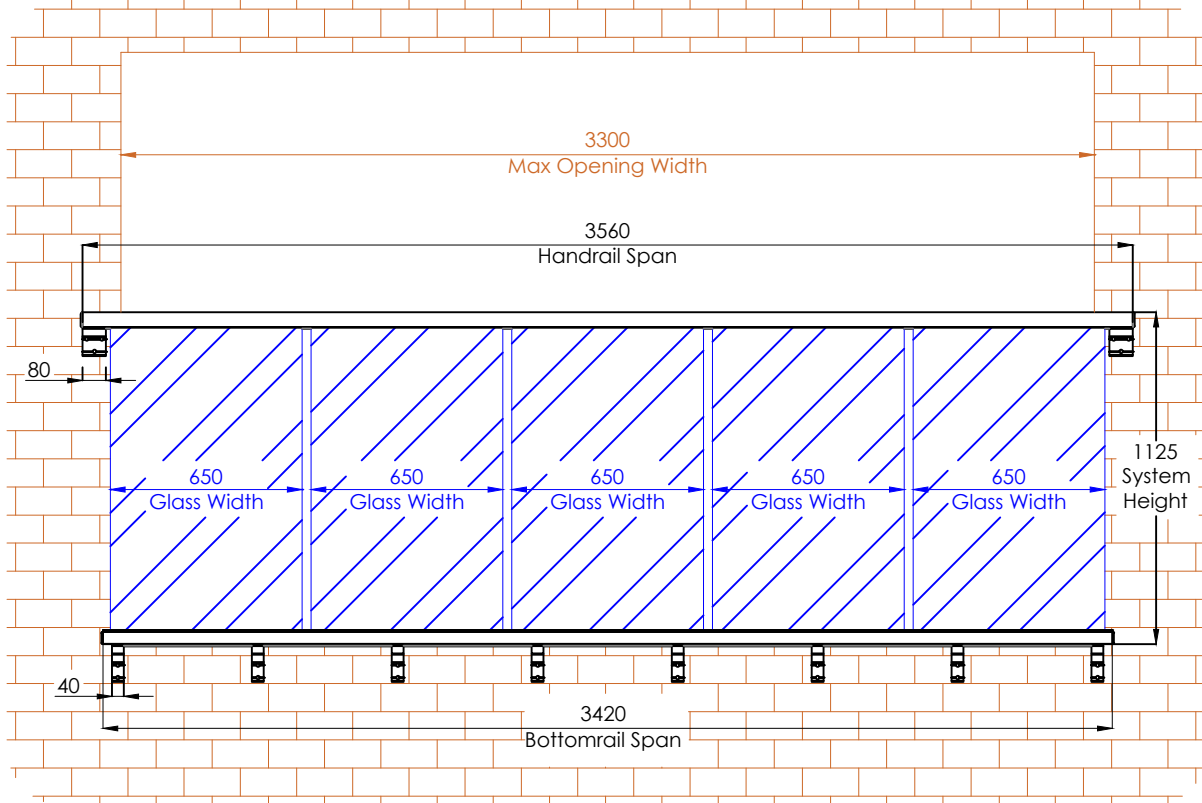

B2BAL 356 - Aerofoil Juliet Balcony (Aerofoil Handrail) 3560mm

Elevation View

Hybrid® by **Balconette**

BALCONY SYSTEM SOLUTIONS LTD. UNIT 6 SYSTEMS HOUSE, EASTBOURNE ROAD, BLINDLEY HEATH, SURREY, RH7 6JP

TEL: 01342 410 411 FAX: 01342 410 412 WWW.BALCONETTE.CO.UK

UNLESS OTHERWISE STATED ALL DIMENSIONS IN MILLIMETERS.

DO NOT SCALE FROM THIS DRAWING.

DETAIL B

Section View A-A

DETAIL C