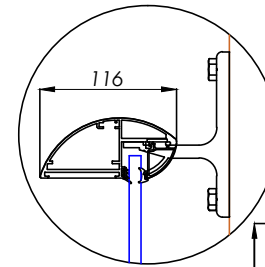

B2BAL 356 - Aerofoil Juliet Balcony (Aerofoil Handrail) 3560mm

Elevation View

DETAIL A

Section View A-A

DETAIL B

Hybrid by **Balconette**

BALCONETTE, UNIT 6 SYSTEMS HOUSE, EASTBOURNE ROAD, BLINDLEY HEATH, SURREY, RH7 6JP

TEL: 01342 410 411 FAX: 01342 410 412 WWW.BALCONETTE.CO.UK

UNLESS OTHERWISE STATED ALL DIMENSIONS IN MILLIMETERS. DO NOT SCALE FROM THIS DRAWING.