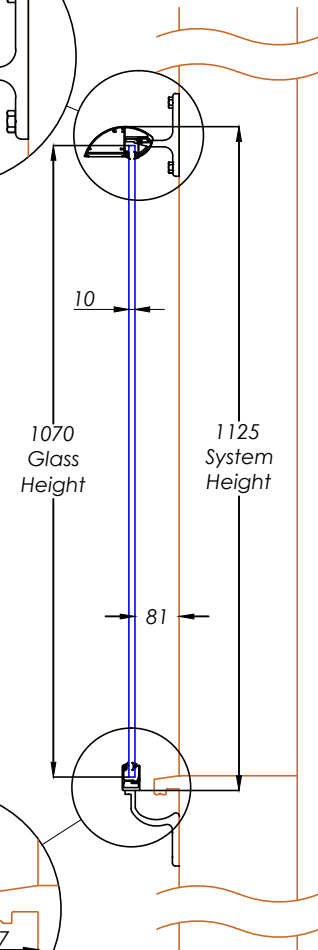

B2BAL 356 - Aerofoil Juliet Balcony (Aerofoil Handrail) 3560mm

Elevation View

DETAIL A

Section View A-A

DETAIL B

Hybrid by **Balconette**

BALCONETTE, UNIT 6 SYSTEMS HOUSE, EASTBOURNE ROAD, BLINDLEY HEATH, SURREY, RH7 6JP

TEL: 01342 410 411 FAX: 01342 410 412 WWW.BALCONETTE.CO.UK

UNLESS OTHERWISE STATED ALL DIMENSIONS IN MILLIMETERS. DO NOT SCALE FROM THIS DRAWING.