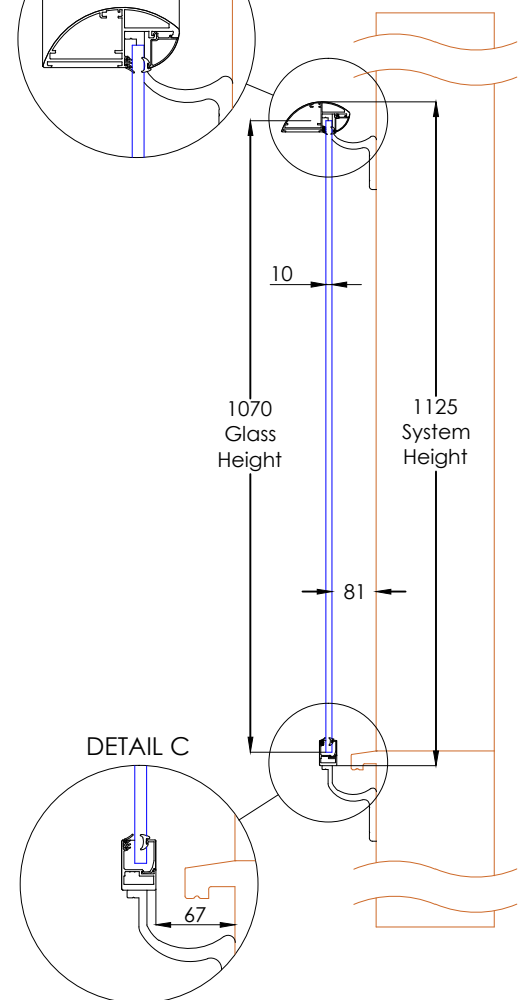

B2BAL 356 - Aerofoil Juliet Balcony (Aerofoil Handrail) 3560mm

Elevation View

Hybrid® by **Balconette**

BALCONY SYSTEM SOLUTIONS LTD. UNIT 6 SYSTEMS HOUSE, EASTBOURNE ROAD, BLINDLEY HEATH, SURREY, RH7 6JP

TEL: 01342 410 411 FAX: 01342 410 412 WWW.BALCONETTE.CO.UK

UNLESS OTHERWISE STATED ALL DIMENSIONS IN MILLIMETERS.

DO NOT SCALE FROM THIS DRAWING.

DETAIL B

Section View A-A

DETAIL C