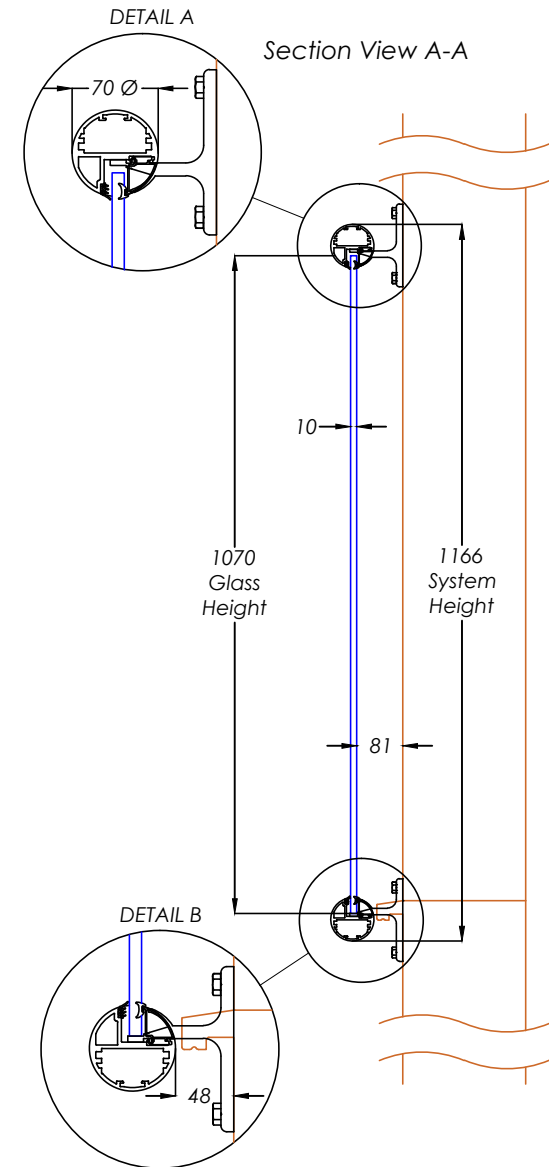

MBAL 100 - Orbit Mirror Juliet (Circular Handrail Top & Bottom) 1000mm

Hybrid by **Balconette**

BALCONETTE, UNIT 6 SYSTEMS HOUSE, EASTBOURNE ROAD, BLINDLEY HEATH, SURREY, RH7 6JP
 TEL: 01342 410 411 FAX: 01342 410 412 WWW.BALCONETTE.CO.UK
 UNLESS OTHERWISE STATED ALL DIMENSIONS IN MILLIMETERS. DO NOT SCALE FROM THIS DRAWING.