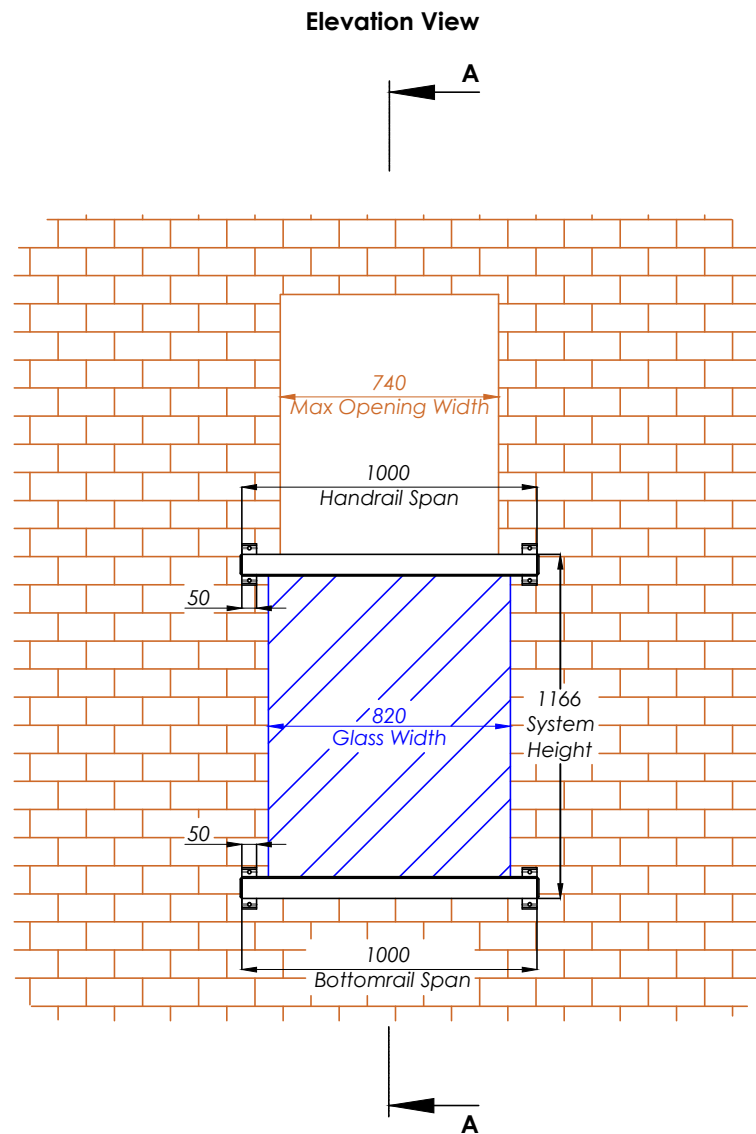

MBAL 100 - Orbit Mirror Juliet (Circular Handrail Top & Bottom) 1000mm

Hybrid by **Balconette**

BALCONETTE, UNIT 6 SYSTEMS HOUSE, EASTBOURNE ROAD, BLINDLEY HEATH, SURREY, RH7 6JP
 TEL: 01342 410 411 FAX: 01342 410 412 WWW.BALCONETTE.CO.UK
 UNLESS OTHERWISE STATED ALL DIMENSIONS IN MILLIMETERS. DO NOT SCALE FROM THIS DRAWING.